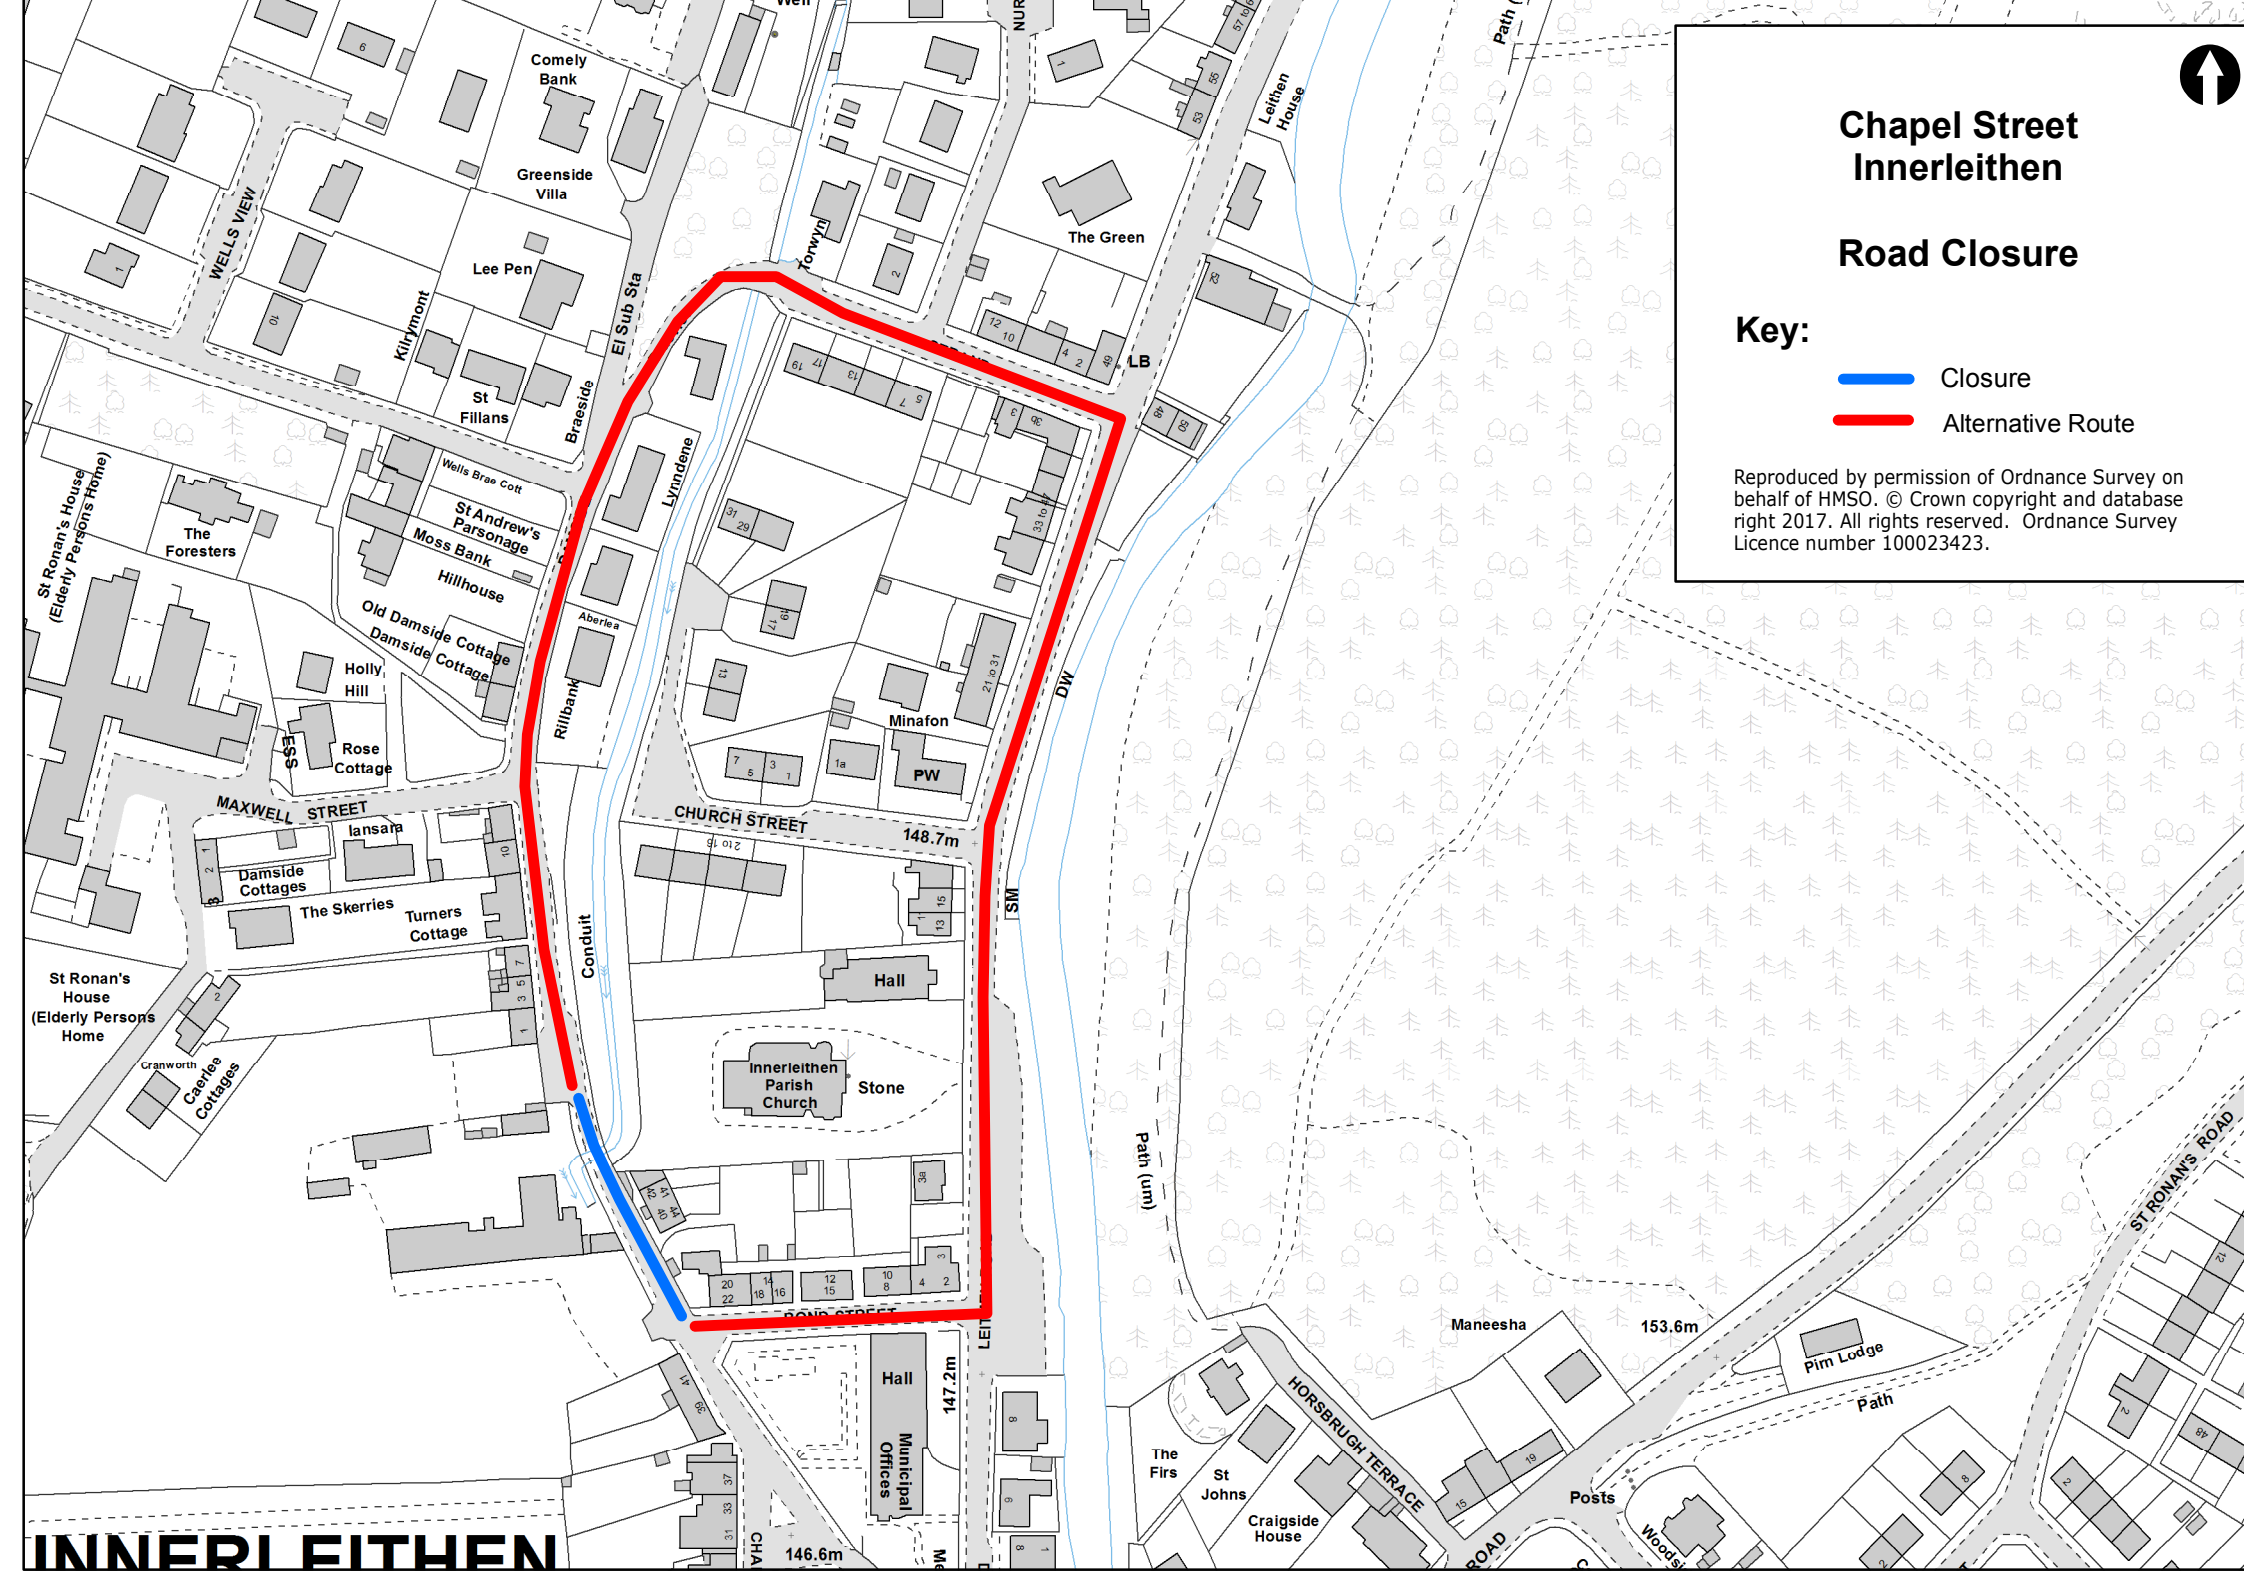

Chapel Street Innerleithen

Road Closure

Key:

-  Closure
-  Alternative Route

Reproduced by permission of Ordnance Survey on behalf of HMSO. © Crown copyright and database right 2017. All rights reserved. Ordnance Survey Licence number 100023423.

INNERLEITHEN