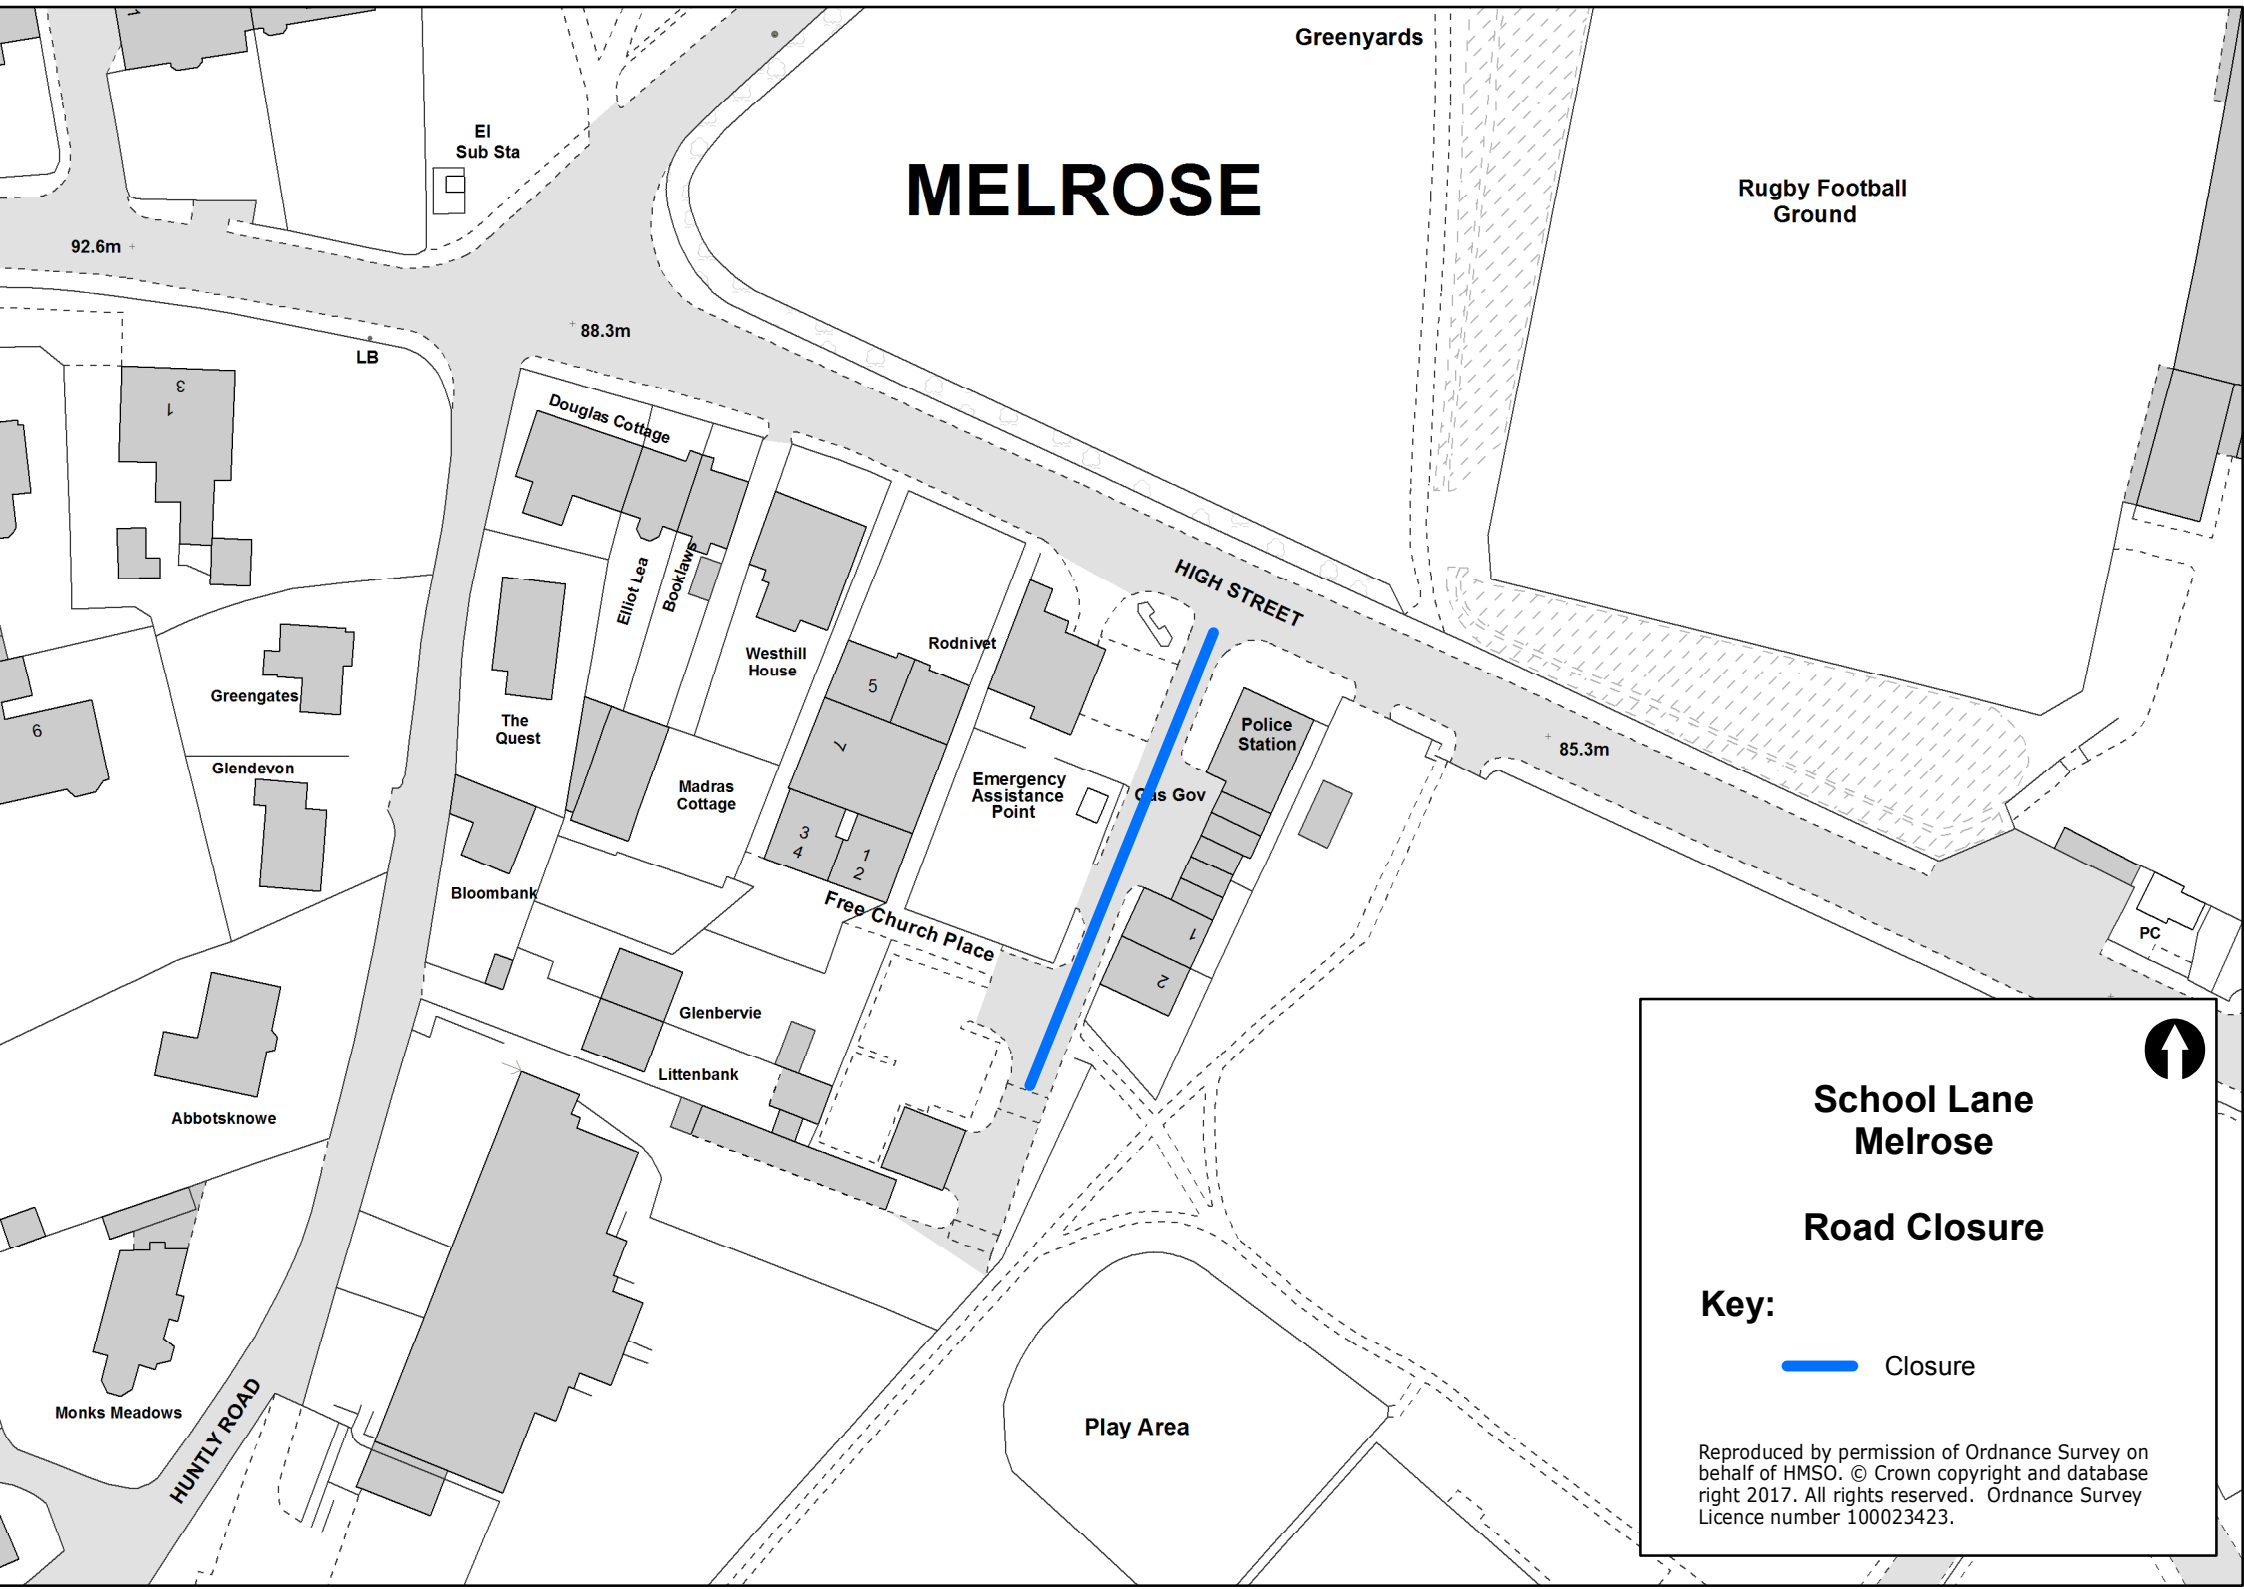

MELROSE

School Lane Melrose

Road Closure

Key:

 Closure

Reproduced by permission of Ordnance Survey on behalf of HMSO. © Crown copyright and database right 2017. All rights reserved. Ordnance Survey Licence number 100023423.