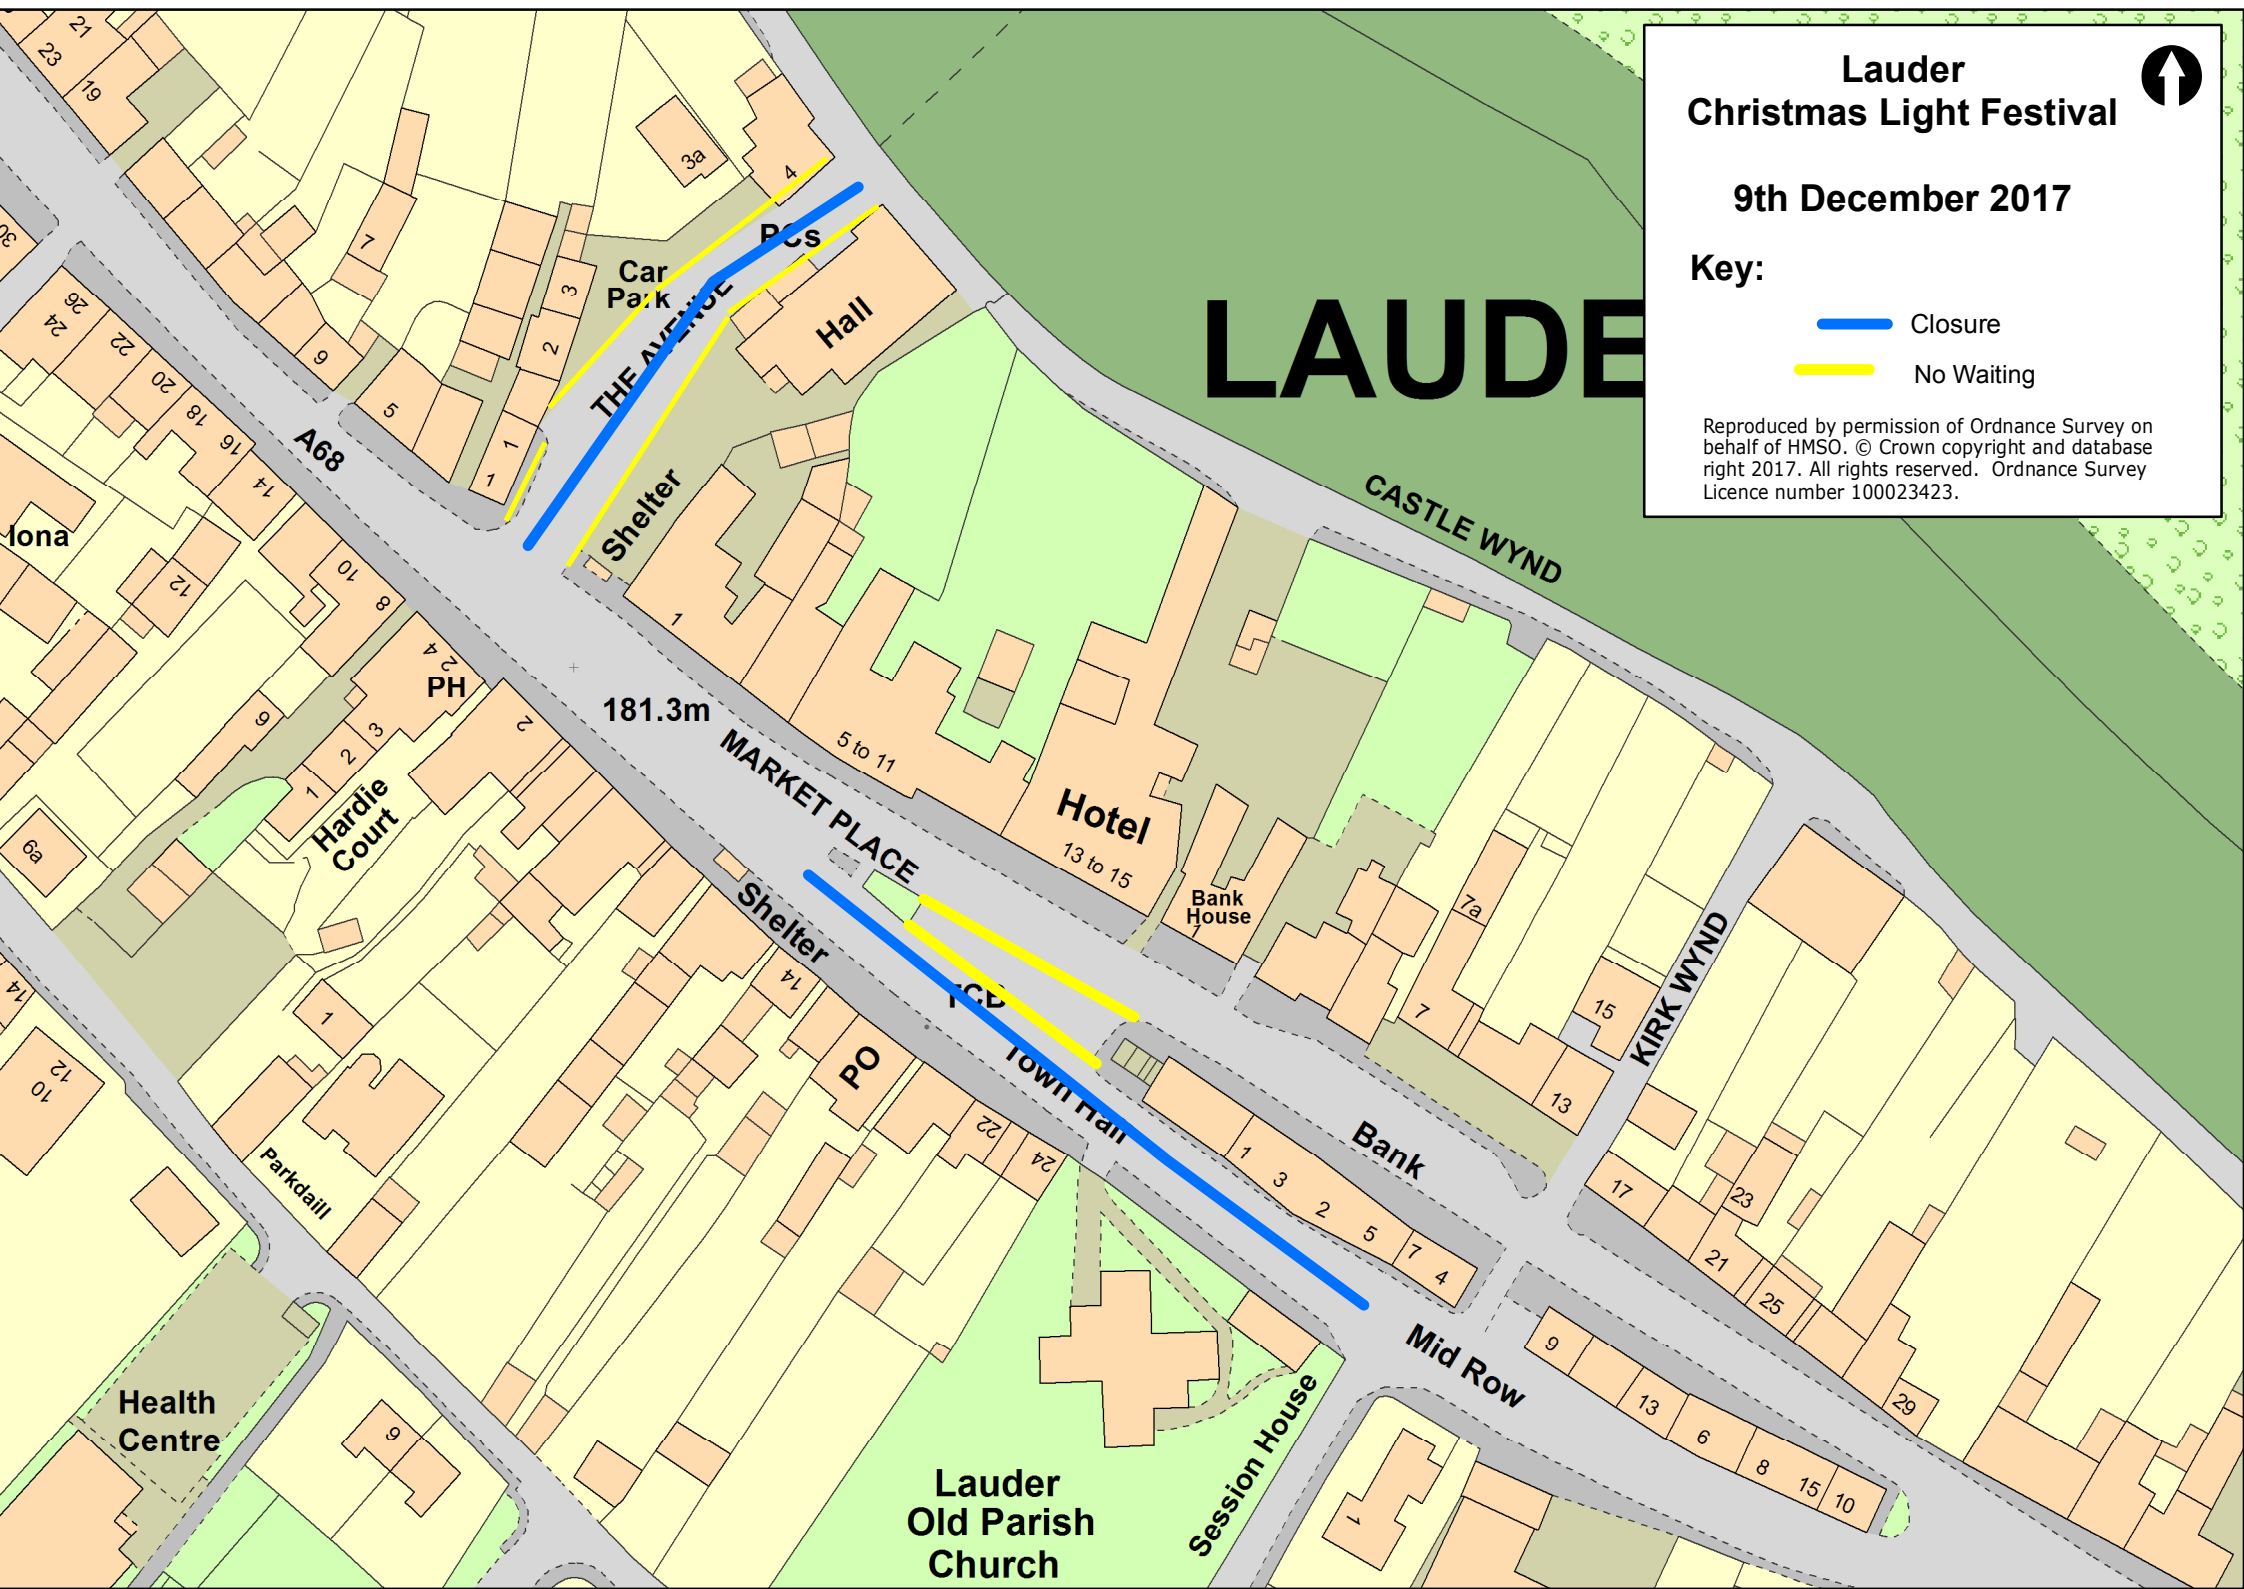

Lauder Christmas Light Festival

9th December 2017

Key:

-  Closure
-  No Waiting

Reproduced by permission of Ordnance Survey on behalf of HMSO. © Crown copyright and database right 2017. All rights reserved. Ordnance Survey Licence number 100023423.