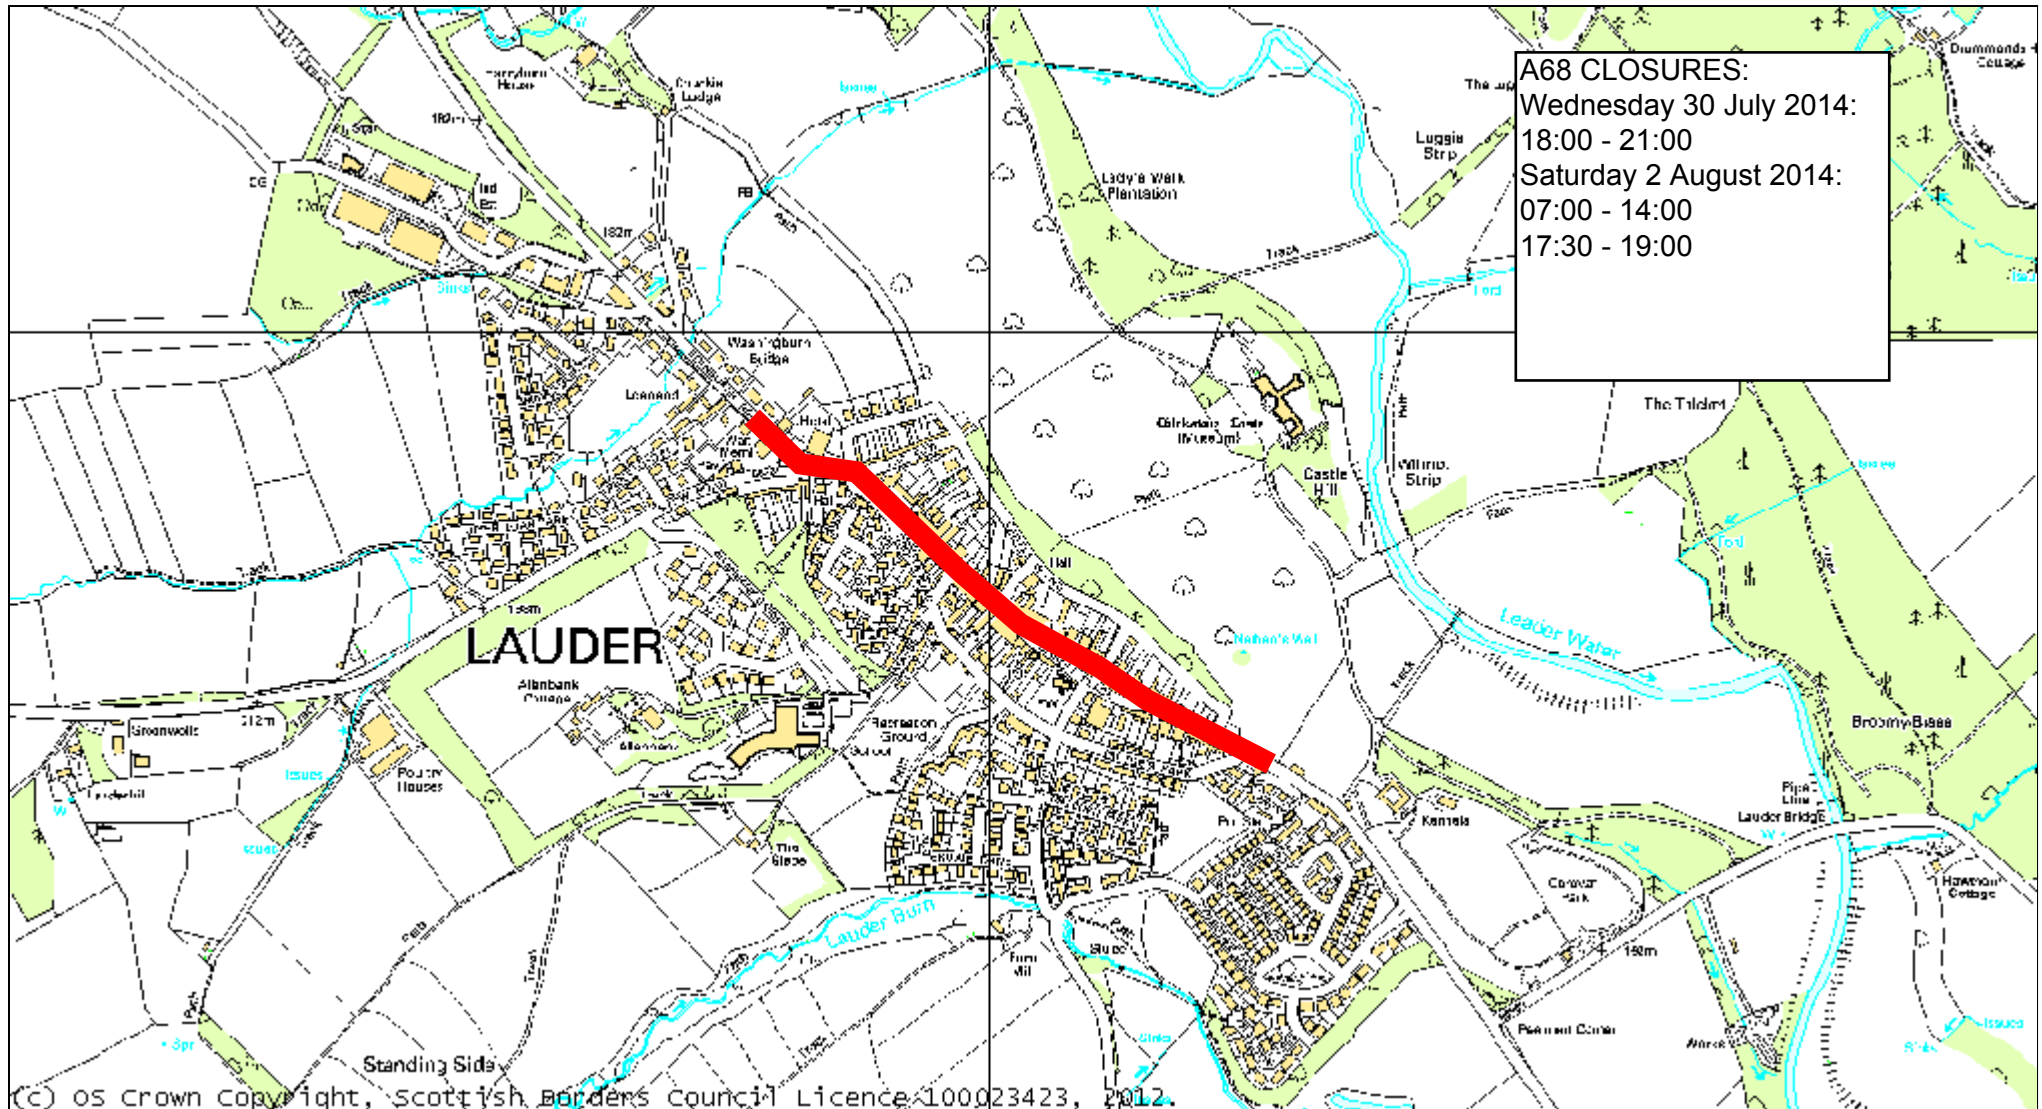

Lauder Common Riding

SCOTBORDERS\SPeffers

26/06/2013 02:48:38

Scale 1:10000

This product includes
mapping data licensed
from Supplier(s) with
permission.

Extent of A68 Closure