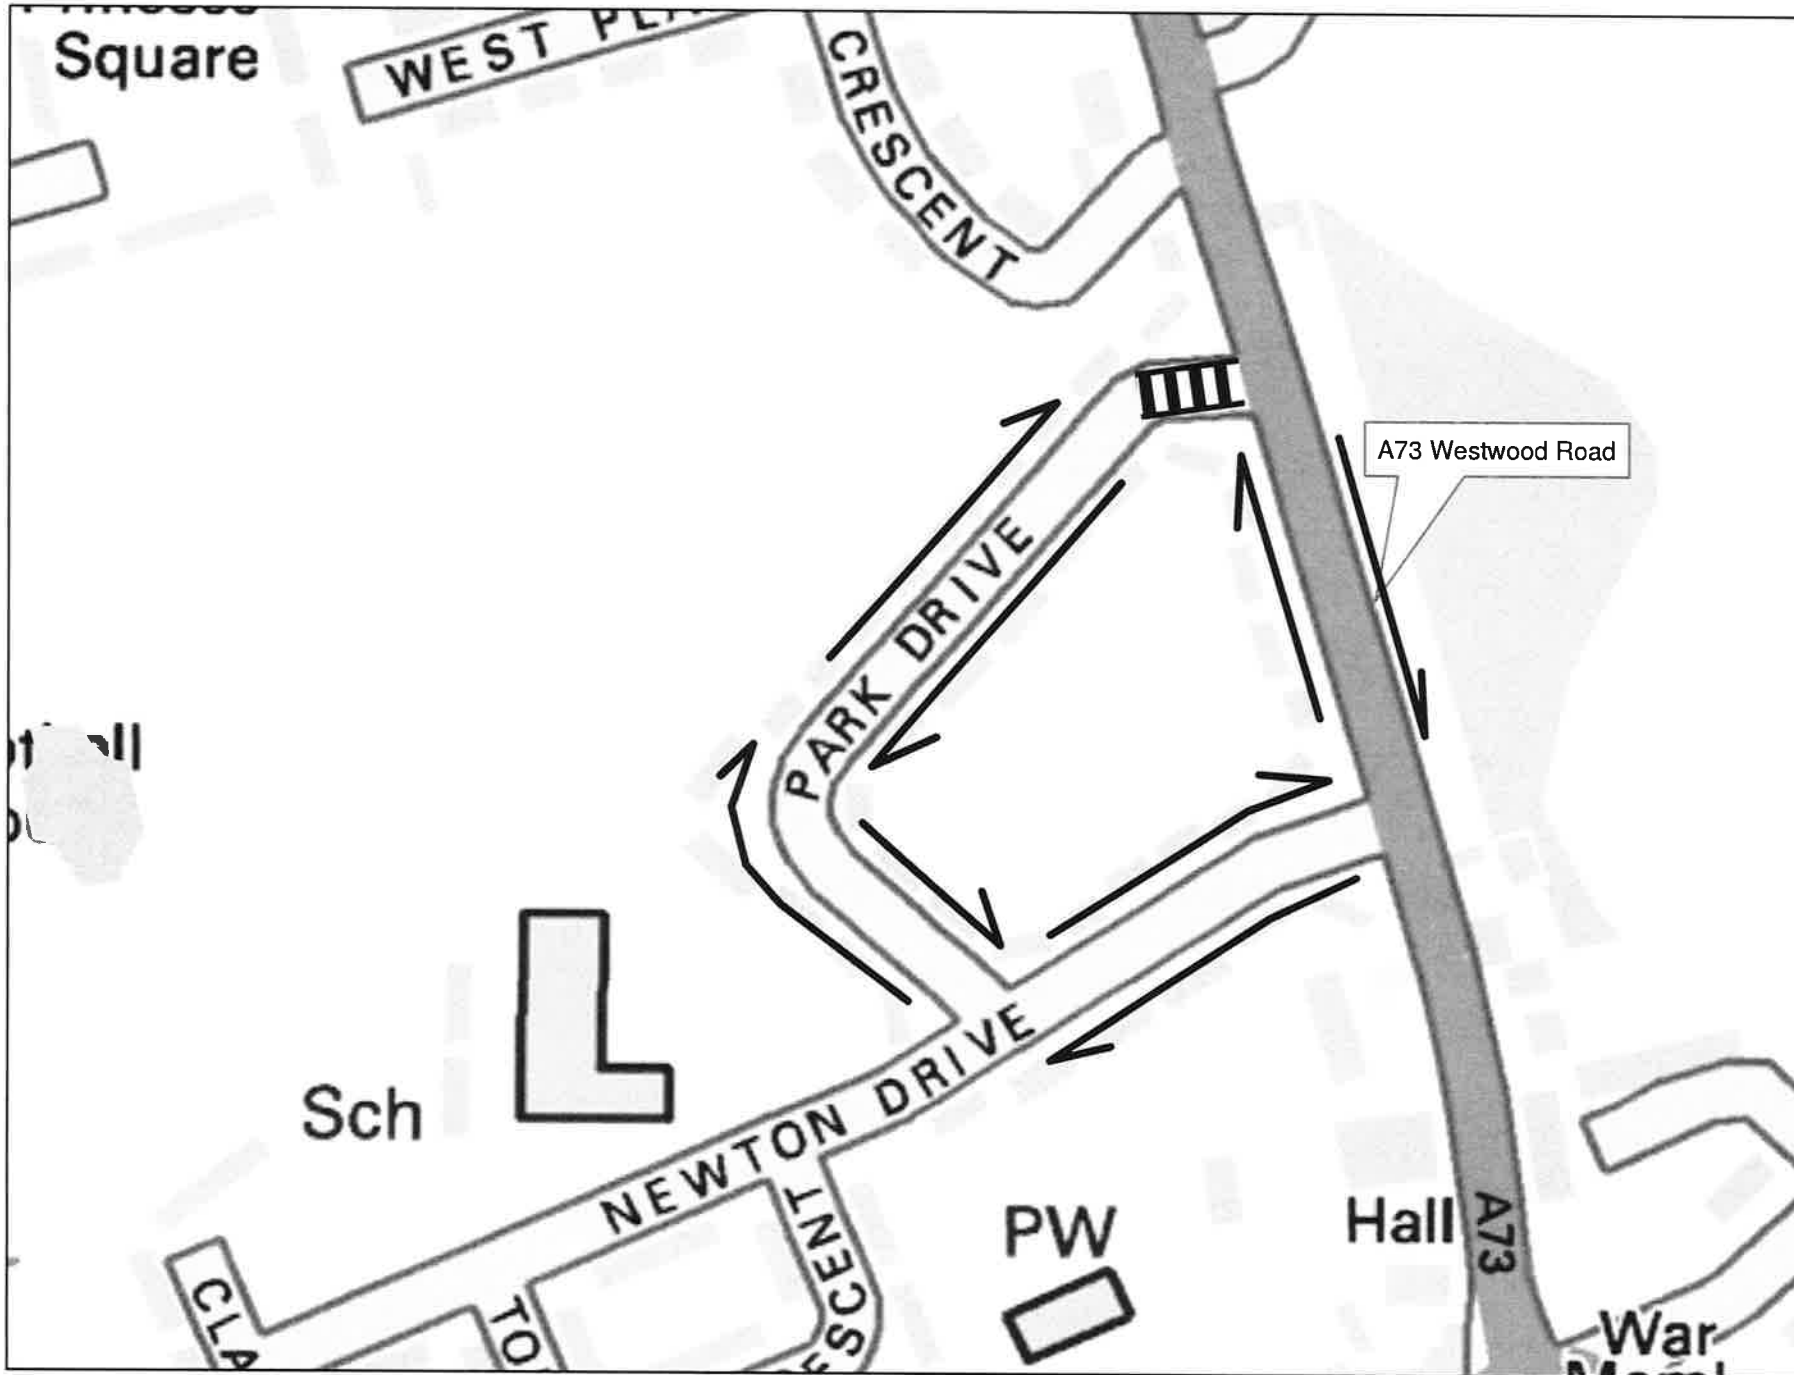

# Park Drive, Newmains

N  
1:2,000

Produced by  
North Lanarkshire Council  
Roads and Transportation  
Daltell Building  
Metherell, ML1 1SX  
tel 01698 274095

Reproduced by permission of the  
Ordnance Survey on behalf of HMSO  
© Crown copyright and database right 2009.  
All rights reserved. Ordnance Survey  
Licence number 10002396.