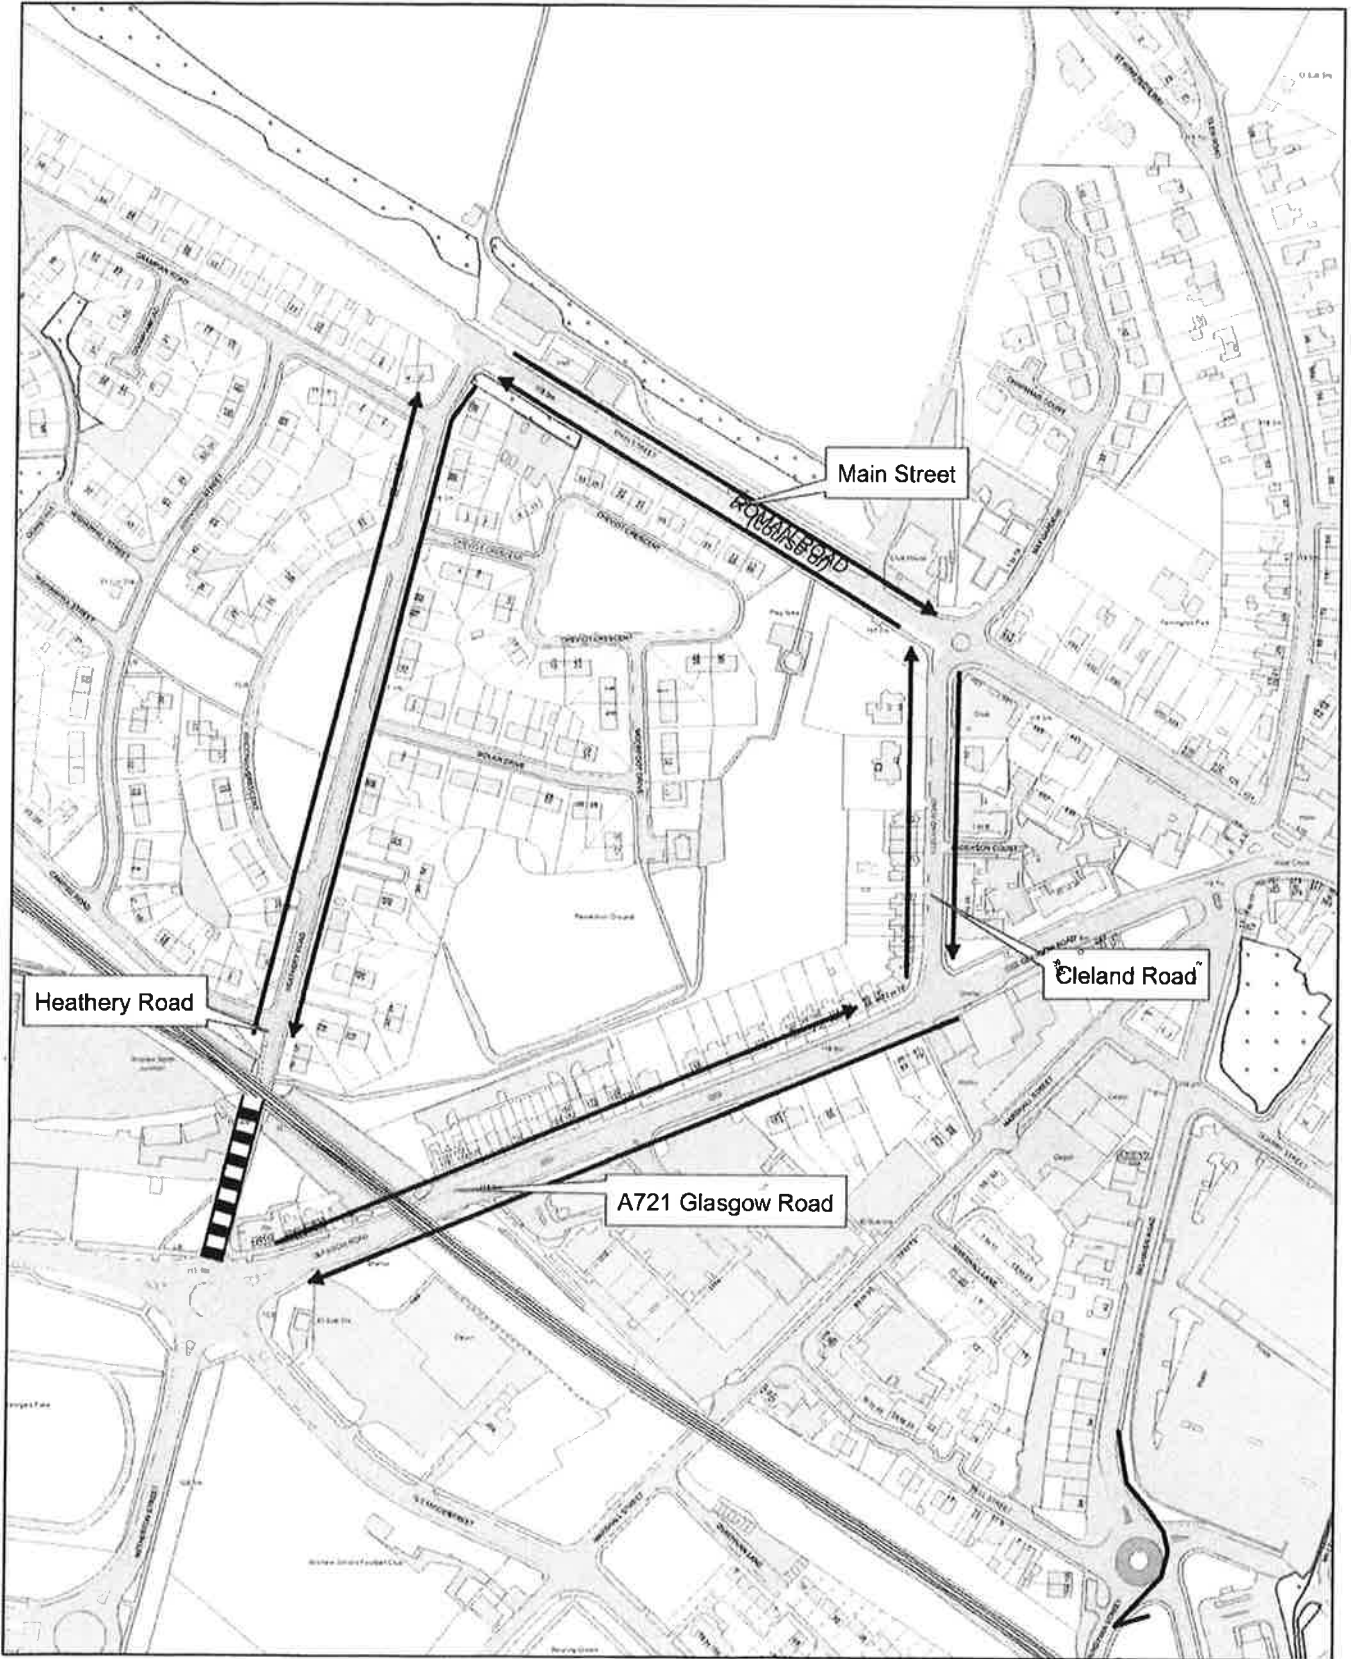

LOCATION PLAN

EXTENT OF CLOSURE: 

Diversion Route 

NORTH LANARKSHIRE COUNCIL
Head of Environmental Assets

Environmental Assets
Fleming House, Tryst Road,
Cumbernauld
TEL. No. 01698 274222