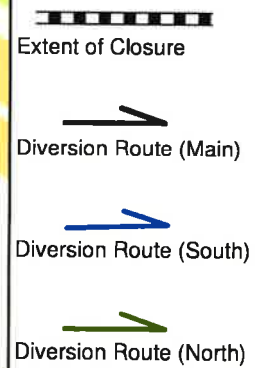

TEMPORARY ROAD CLOSURE ORDER
 A723, HAMILTON ROAD MOTHERWELL
 Carriageway Resurfacing
 14th - 22nd July 2018

N
 1:8,000

Produced by North Lanarkshire Council Roads and Transportation Dalzell Building Motherwell, ML1 1SX tel 01698 274085
 Reproduced by permission of the Ordnance Survey on behalf of HMSO. © Crown copyright and database right 2009. All rights reserved. Ordnance Survey Licence number 100023396