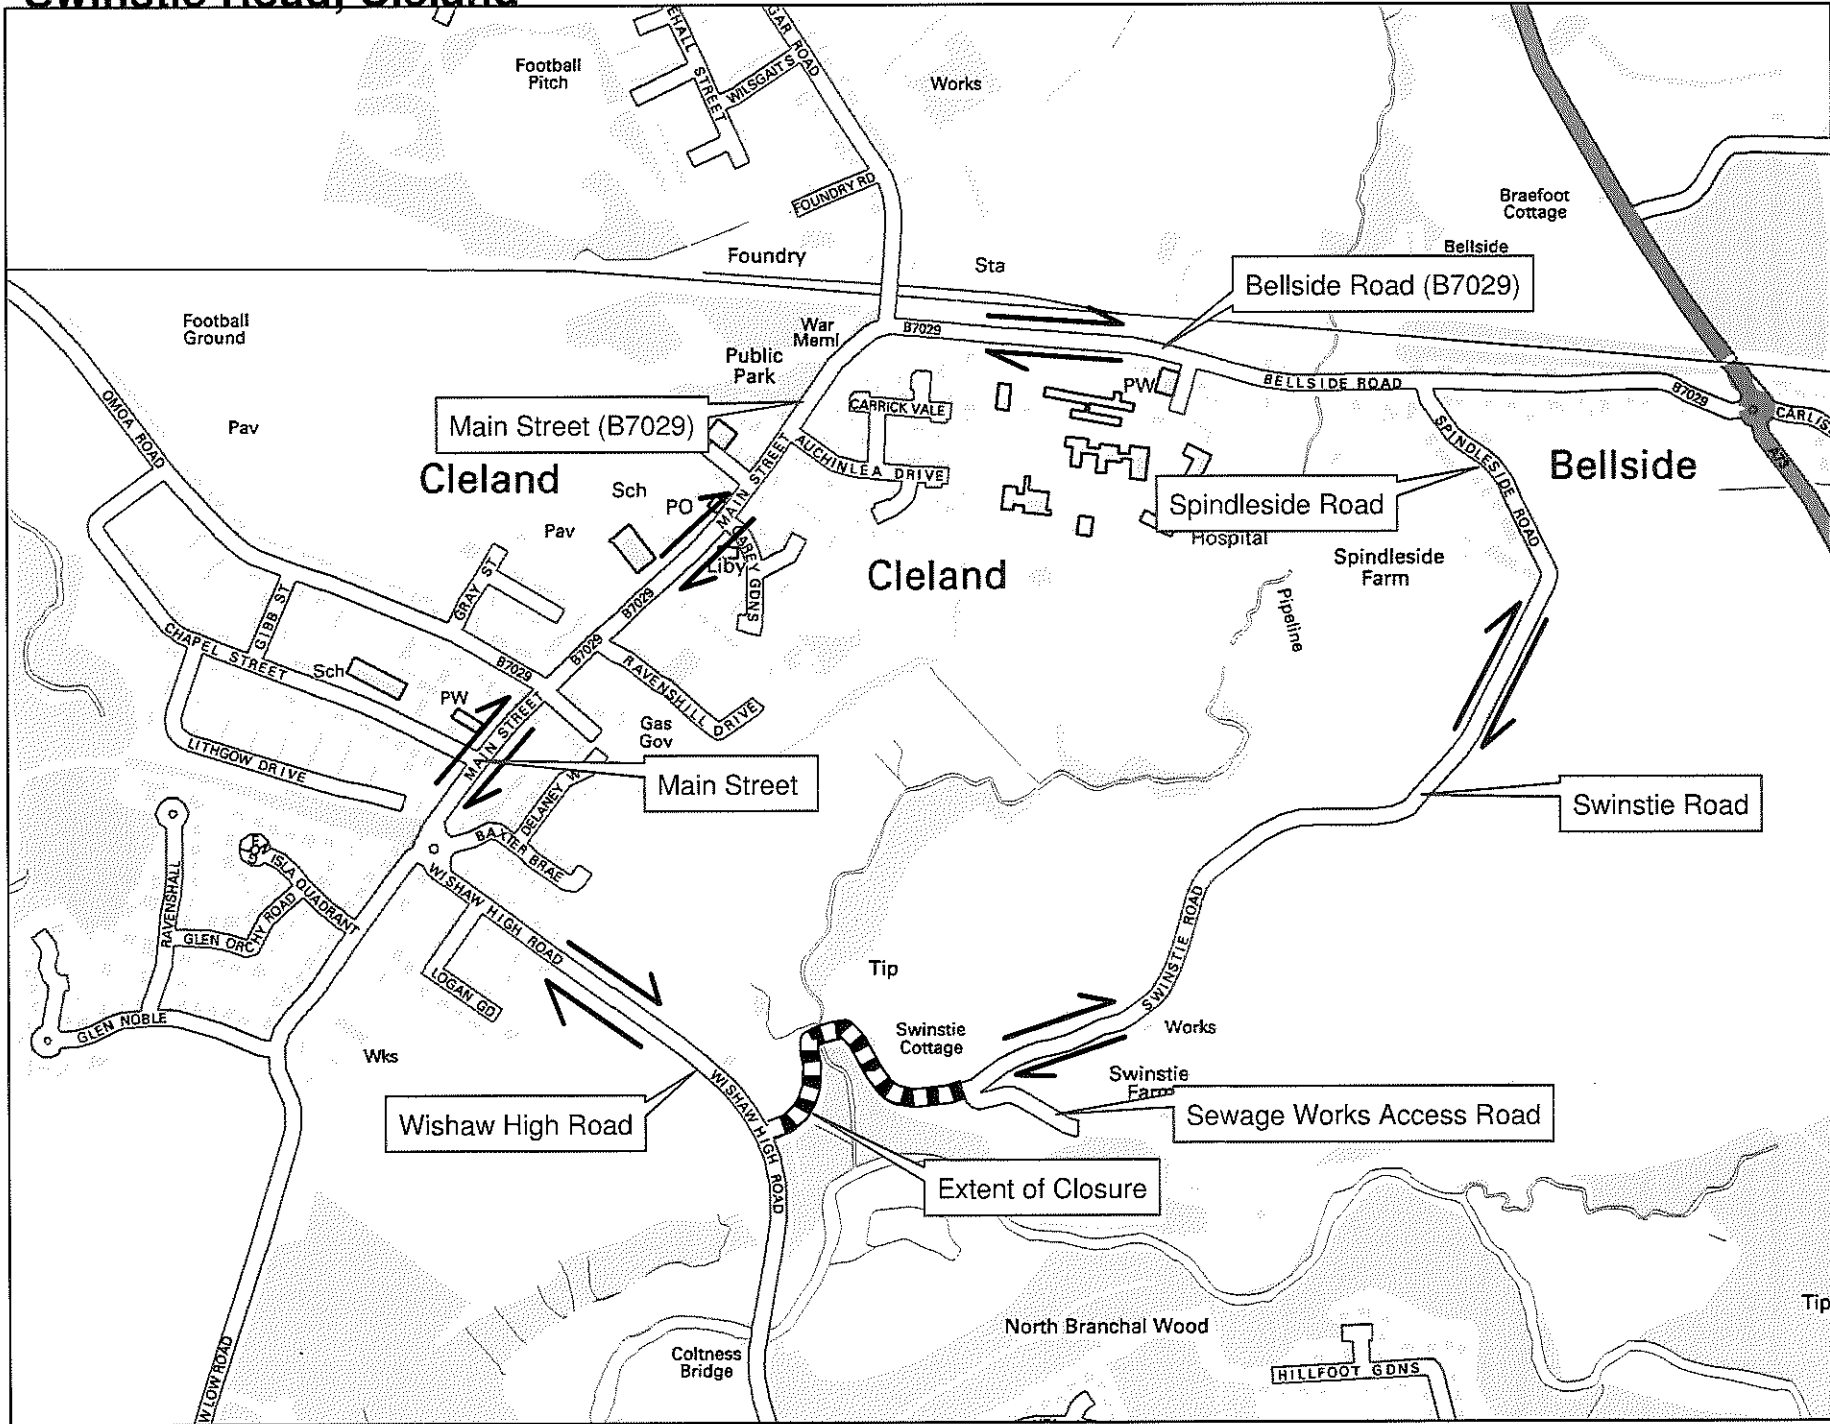

Swinstie Road, Cleland

N
1:7,000

Produced by
North Lanarkshire Council
Roads and Transportation
Deleel Building
Motherwell, ML1 1SX
tel 01698 274095

Reproduced by permission of the
Ordnance Survey on behalf of HMSO.
© Crown copyright and database right 2008.
All rights reserved. Ordnance Survey
Licence number 100023996.