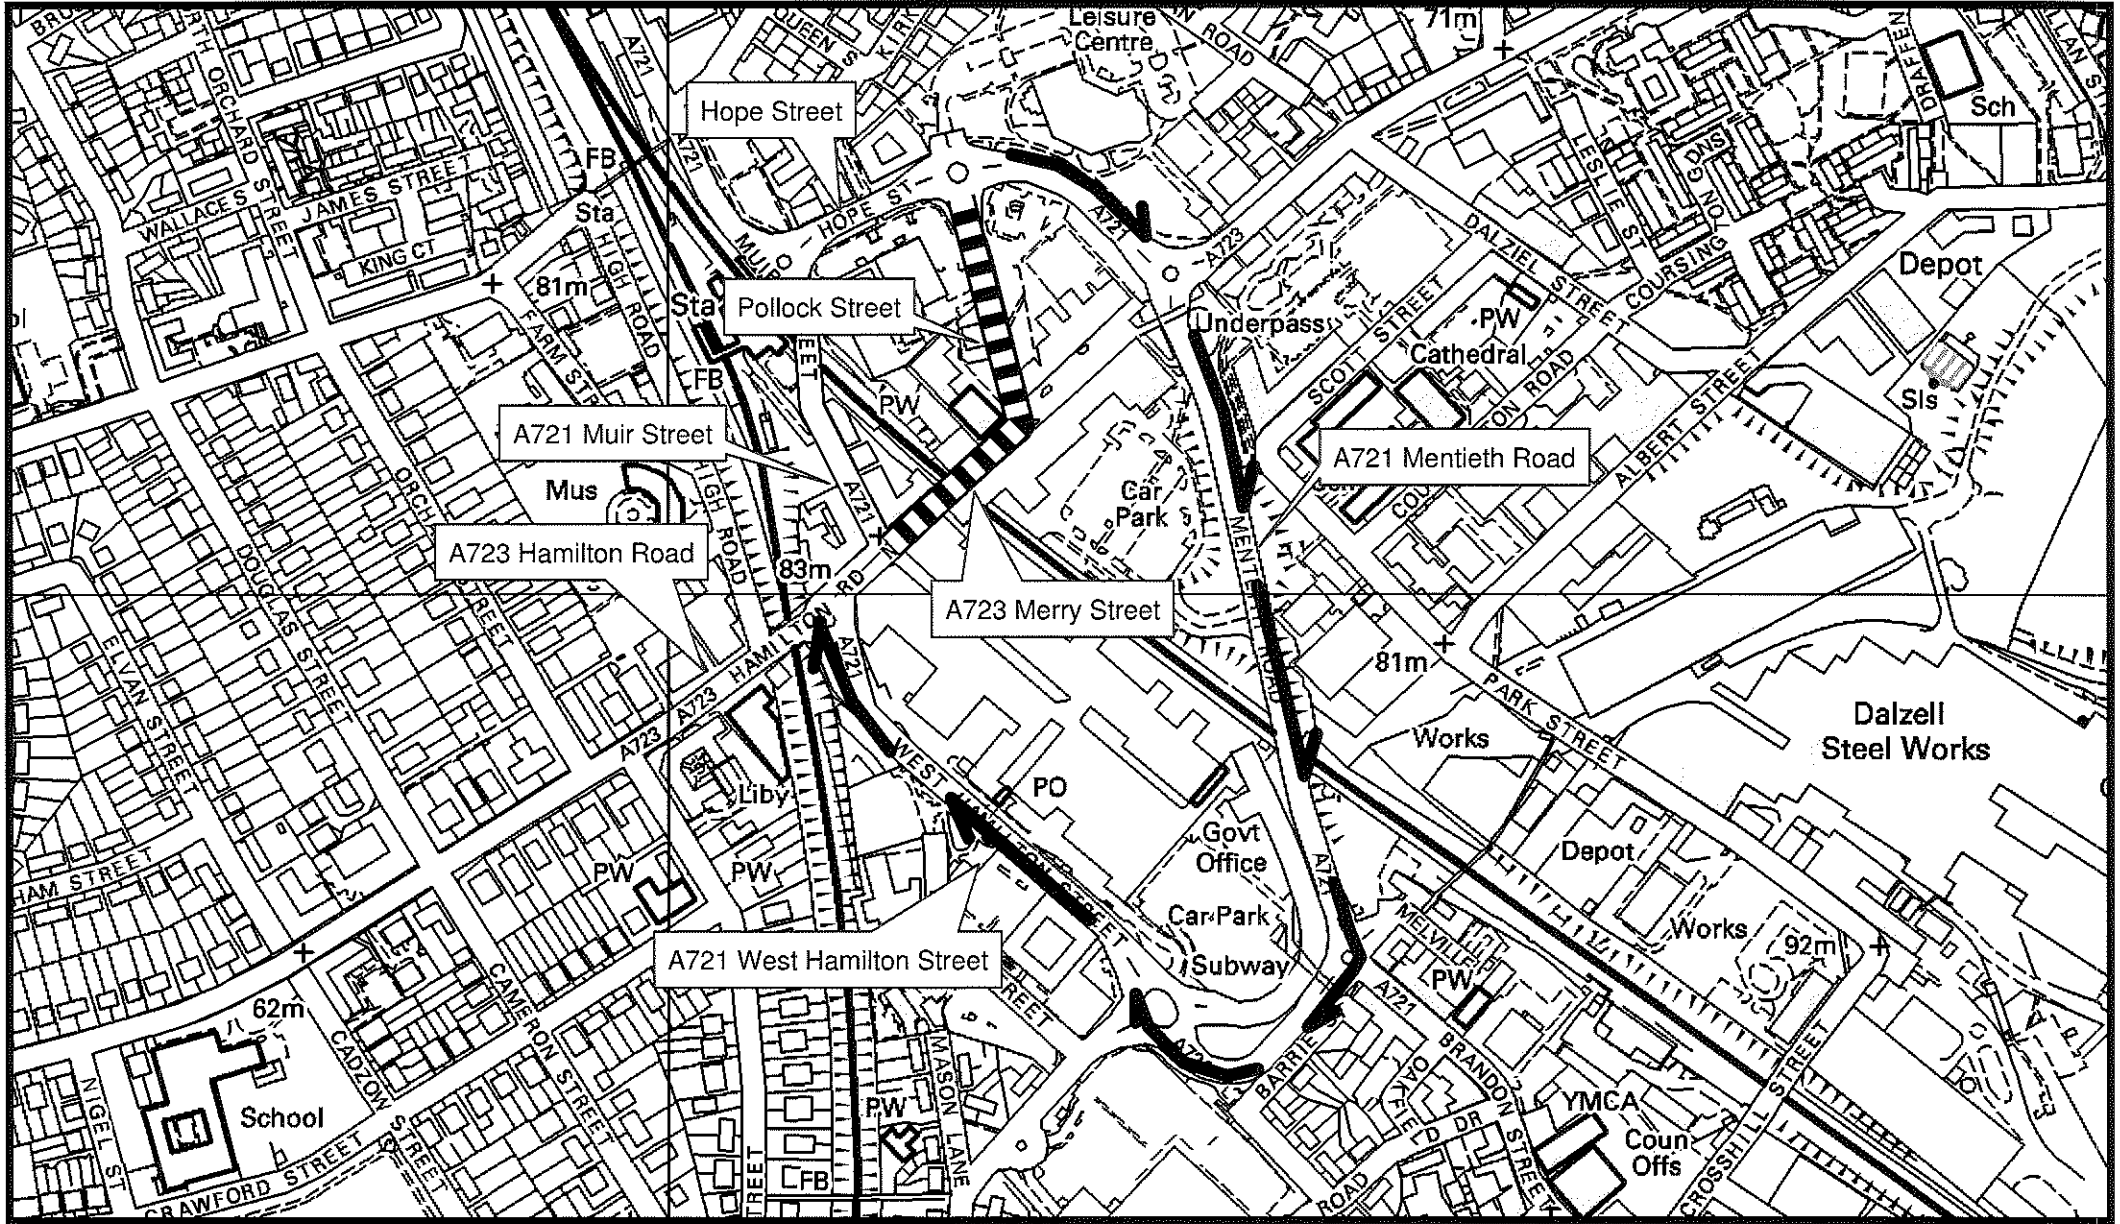

LOCATION PLAN

EXTENT OF CLOSURE: 

DIVERSION ROUTE : 

NORTH LANARKSHIRE COUNCIL

Head of Environmental Assets
Kenneth Forbes

Environmental Assets
Southern Area
Fleming House, 2 Tryst Road
Cumbernauld G67 1JW
TEL. No. 01698 274251