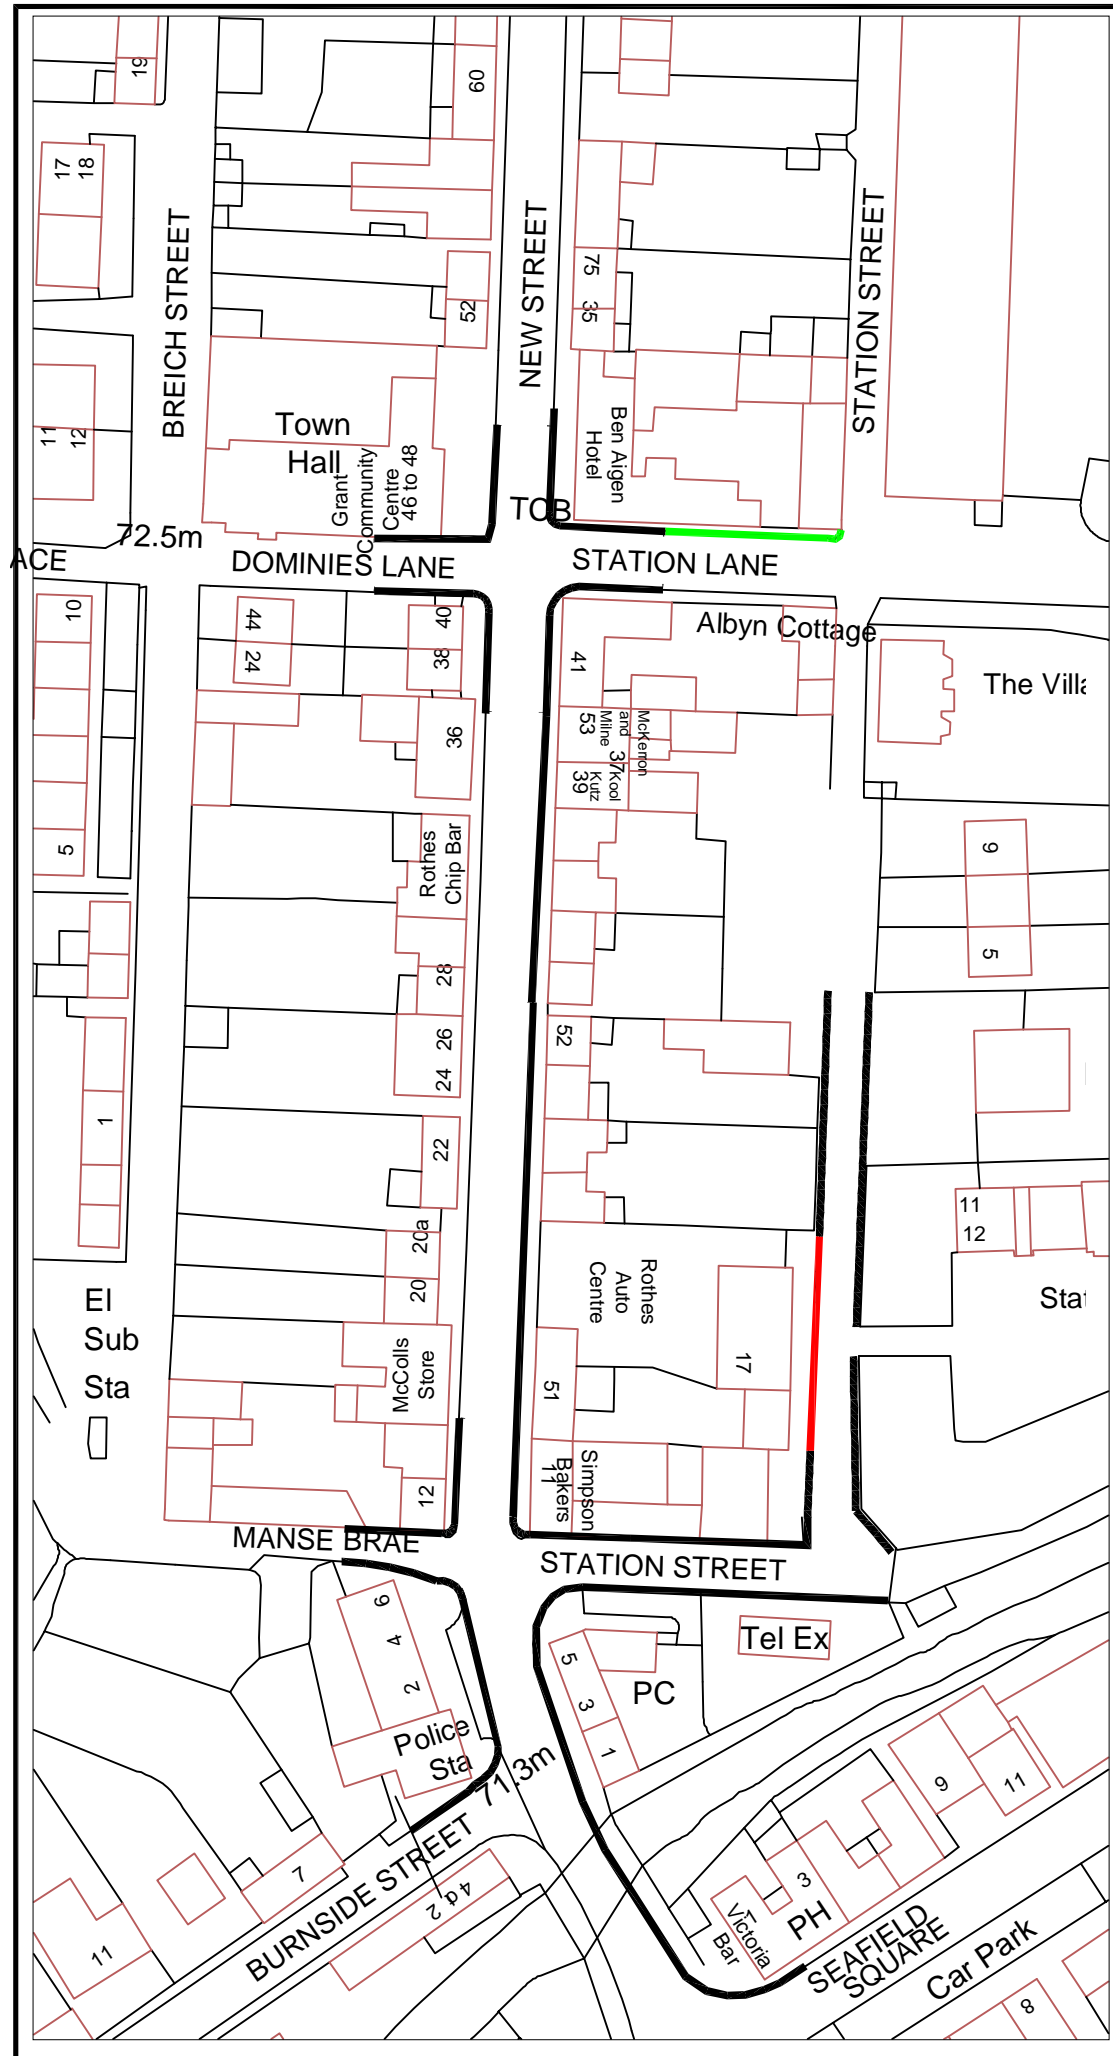

Key:

- Existing No Waiting at any time
- Proposed No waiting at any time
- Remove No waiting at any time

Reproduced from the Ordnance Survey map with the permission of the Controller of Her Majesty's Stationery Office. Unauthorised reproduction infringes Crown copyright and may lead to prosecution or civil proceedings.
OS GRID REF: NJ 2849
 Crown Copyright. Licence No 100023422

REV	AMENDMENTS	DATE	BY	CHECKED
DESIGNED		K M Price		May 2017
DRAFTED		K M Price		May 2017
CHECKED		K M Price		May 2017

SCALE: NTS

THE MORAY COUNCIL
 DIRECT SERVICES - TRANSPORTATION
 COUNCIL OFFICE
 ACADEMY STREET
 ELGIN N90 1LL
 DRAWING NO.
 Dwg no A941/Rothes/TM2

THE MORAY COUNCIL
 Station Road and Station Lane
 Rothes Waiting Restrictions
 Revised Yellow Lines
 Sheet no 1 of 1