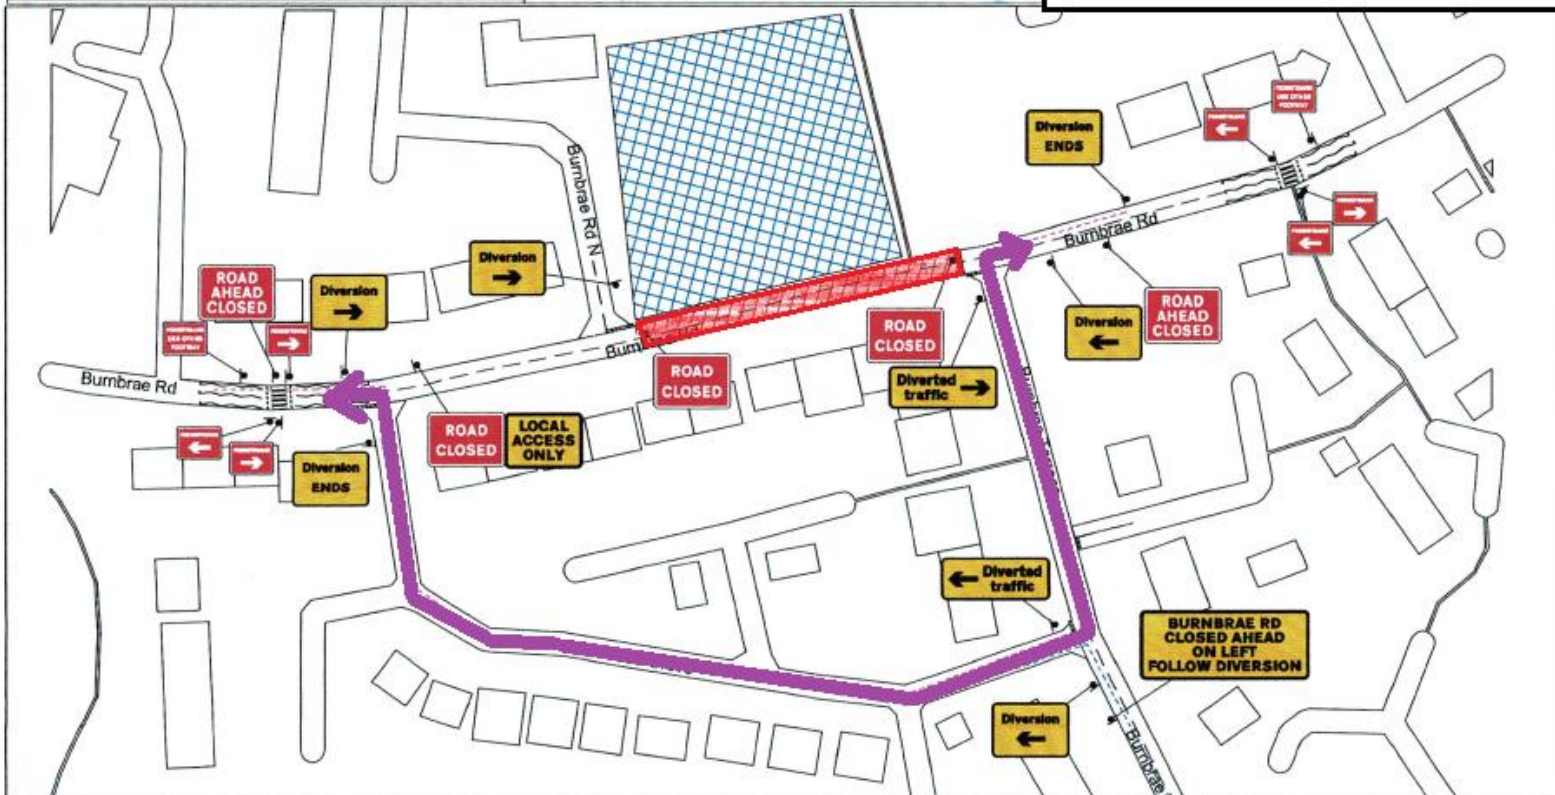

**TEMPORARY ROAD CLOSURE**

**BURNBRAE ROAD, BONNYRIGG**

**MON 19 DECEMBER 2022 FOR 5 DAYS**

**CARRIAGEWAY SURFACING WORKS**

**— DIVERSION ROUTE**

**BURNBRAE ROAD  
BONNYRIGG  
ROAD CLOSURE  
DIVERSION**

**FLEMING**

BURNBRAE ROAD  
BONNYRIGG  
ROAD CLOSURE  
DIVERSION

BURNBRAE ROAD  
BONNYRIGG  
ROAD CLOSURE  
DIVERSION

DATE: 15/11/2022

SCALE: 1:500

DATE: 15/11/2022

**MARKON**

TRAFFIC SAFETY & MANAGEMENT