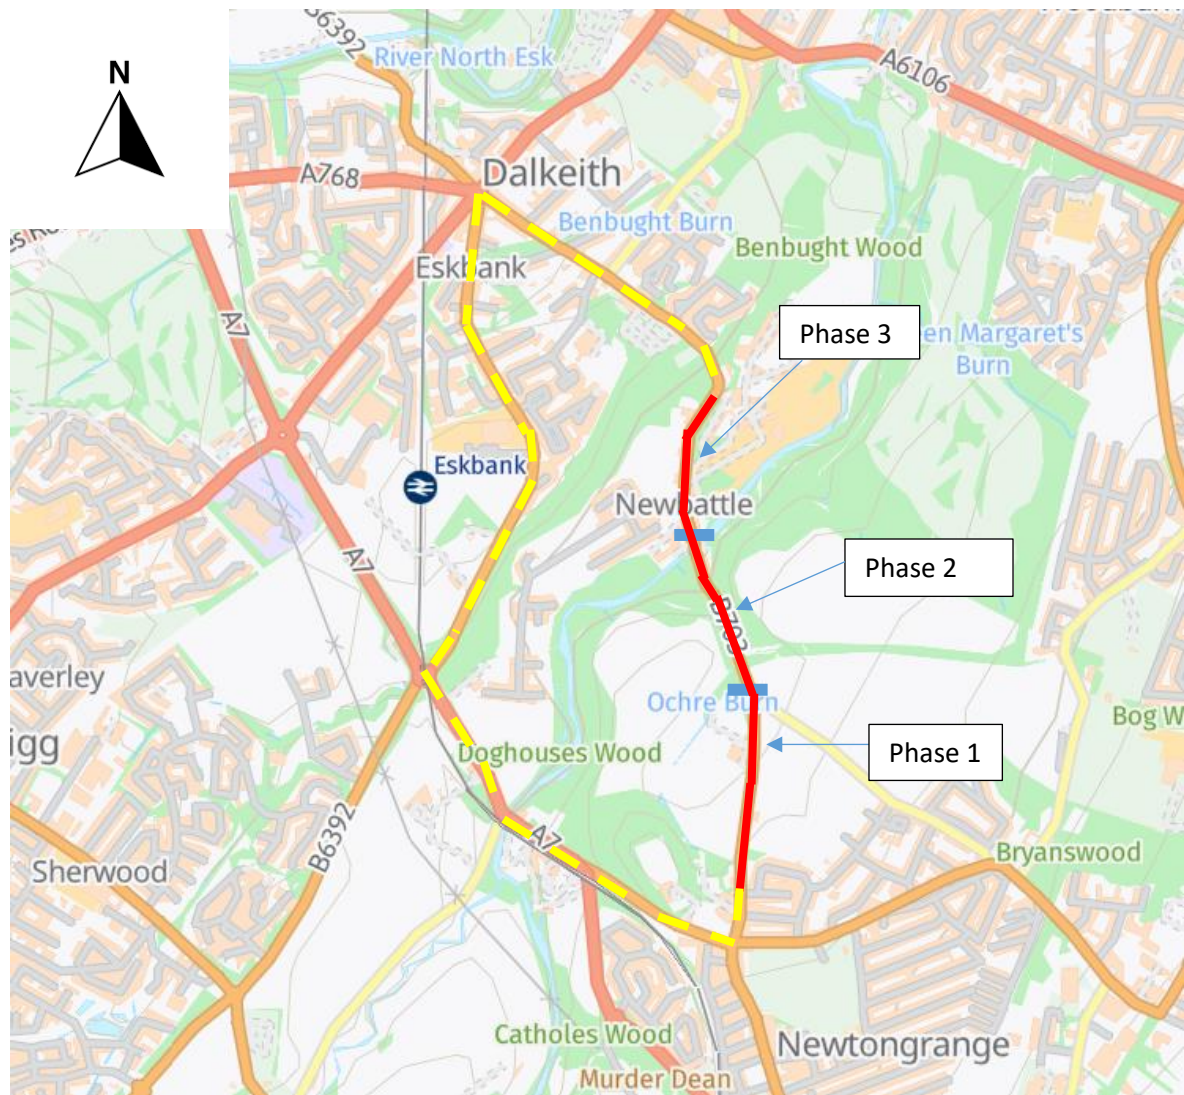

**TEMPORARY ROAD CLOSURE**

**NEWBATTLE ROAD, DALKEITH**

**MON 29 AUGUST 2022 FOR 3 WEEKS**

**ESSENTIAL CARRIAGEWAY RESURFACING WORKS**

-  Road Closure
-  Diversion Route