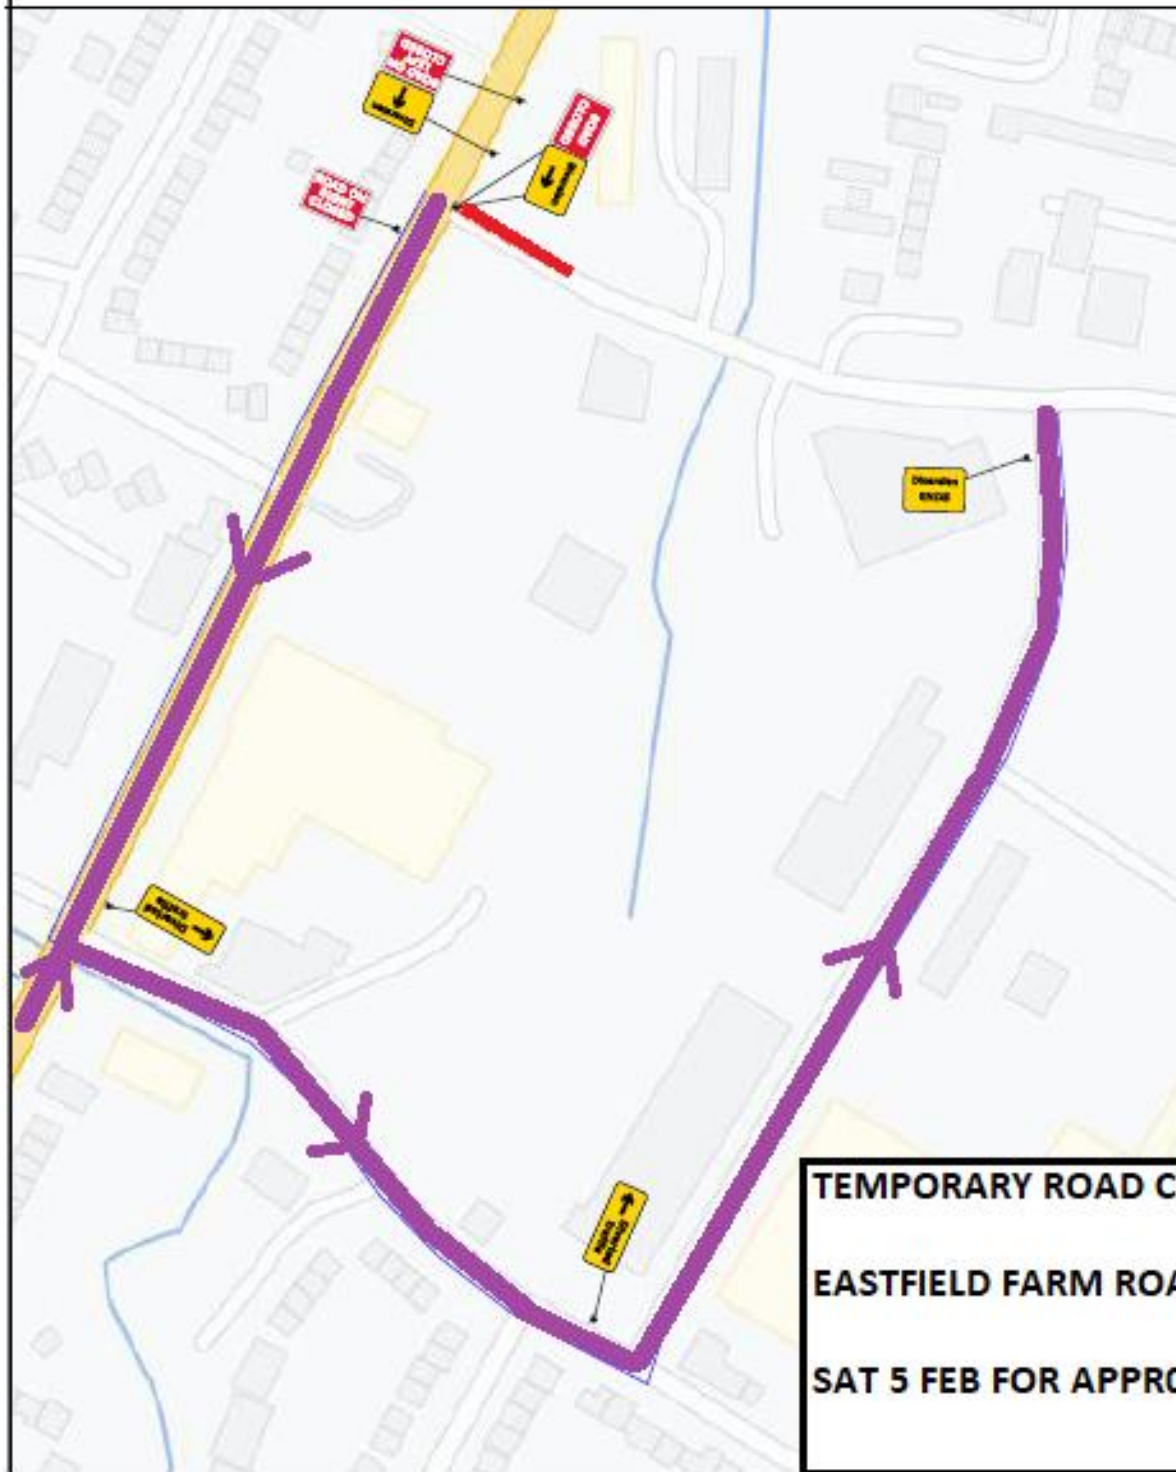

Site Address:
Eastfield Farm Road
Penicuik
EH26 8EZ
SR2112 - 7794547

Client:

clancydocwra

Site Contact:

CPH Contact:
Oakbank

Date of works:
T.B.A

Date drawn:
04/11/2021

Drawn by:
WM

Drawing Requested By:
Mark Watson

- KEY**
-  Diversion Route
 -  750 Road Cones
 -  Sign
 -  Temporary Pedestrian Crossing
 -  Temporary Traffic Signals
 -  Works Area
 -  Safety Zones

TEMPORARY ROAD CLOSURE
EASTFIELD FARM ROAD, PENICUIK
SAT 5 FEB FOR APPROX 5 DAYS