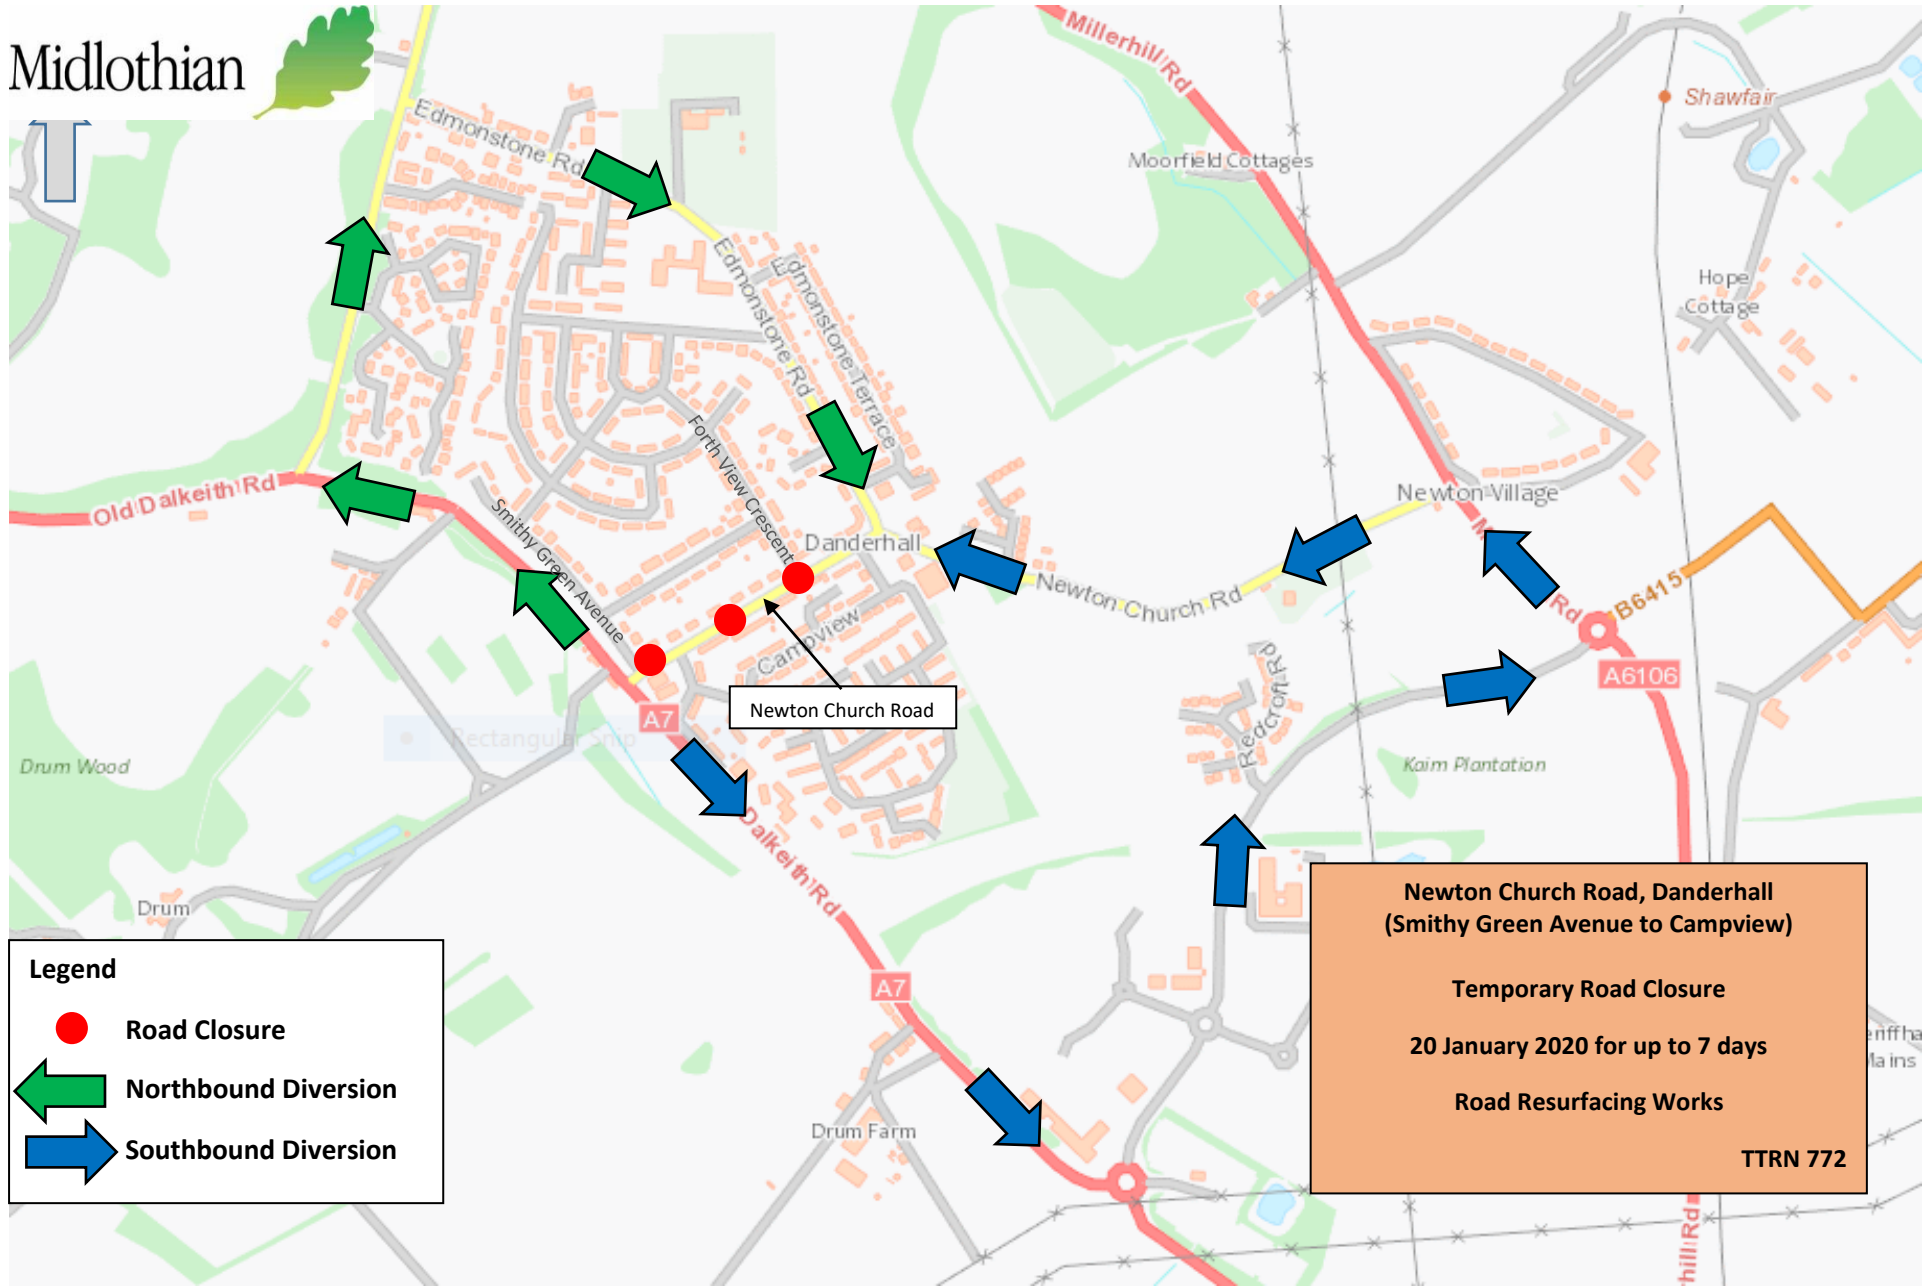

Midlothian

**Legend**

- Road Closure
- ← Northbound Diversion
- Southbound Diversion

**Newton Church Road, Danderhall  
(Smithy Green Avenue to Campview)**

**Temporary Road Closure**

**20 January 2020 for up to 7 days**

**Road Resurfacing Works**

**TTRN 772**