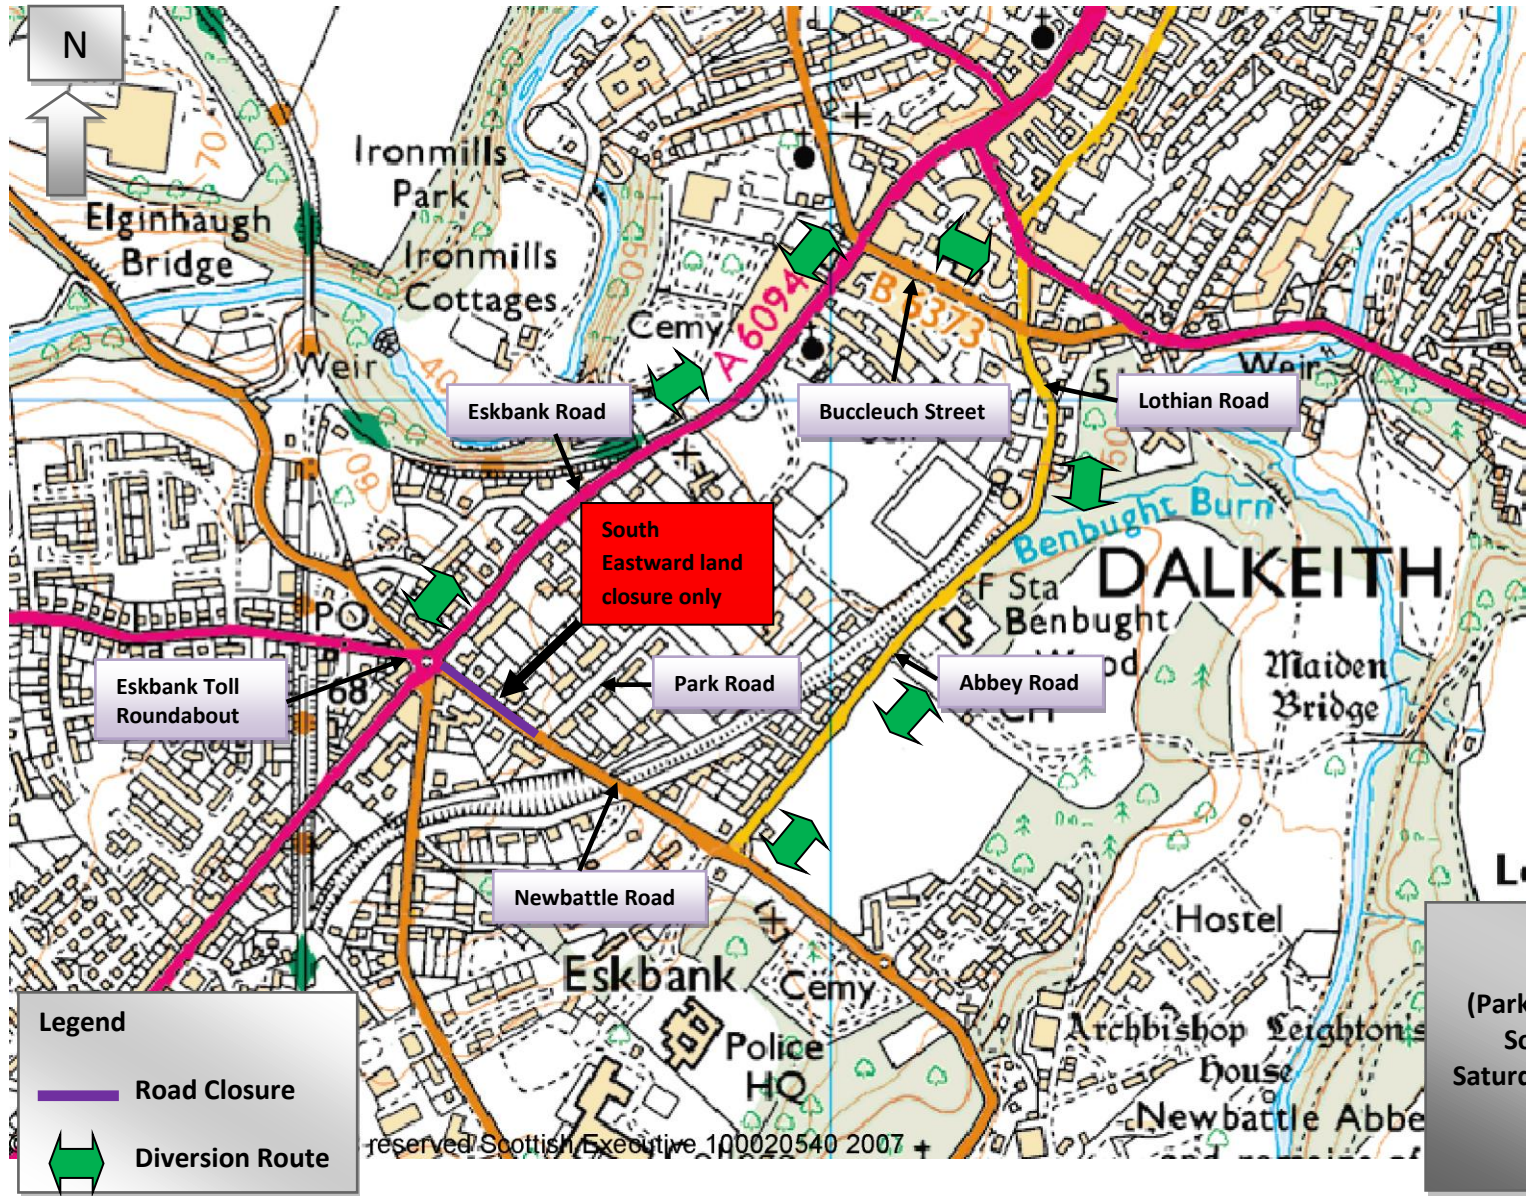

Midlothian

Temporary Road Closure  
 Newbattle Road, Eskbank  
 (Park Road to Eskbank Toll Roundabout)  
 South Eastward Lane Closure Only  
 Saturday 29 Sept and Sunday 30 Sept 2018

TTRN 585