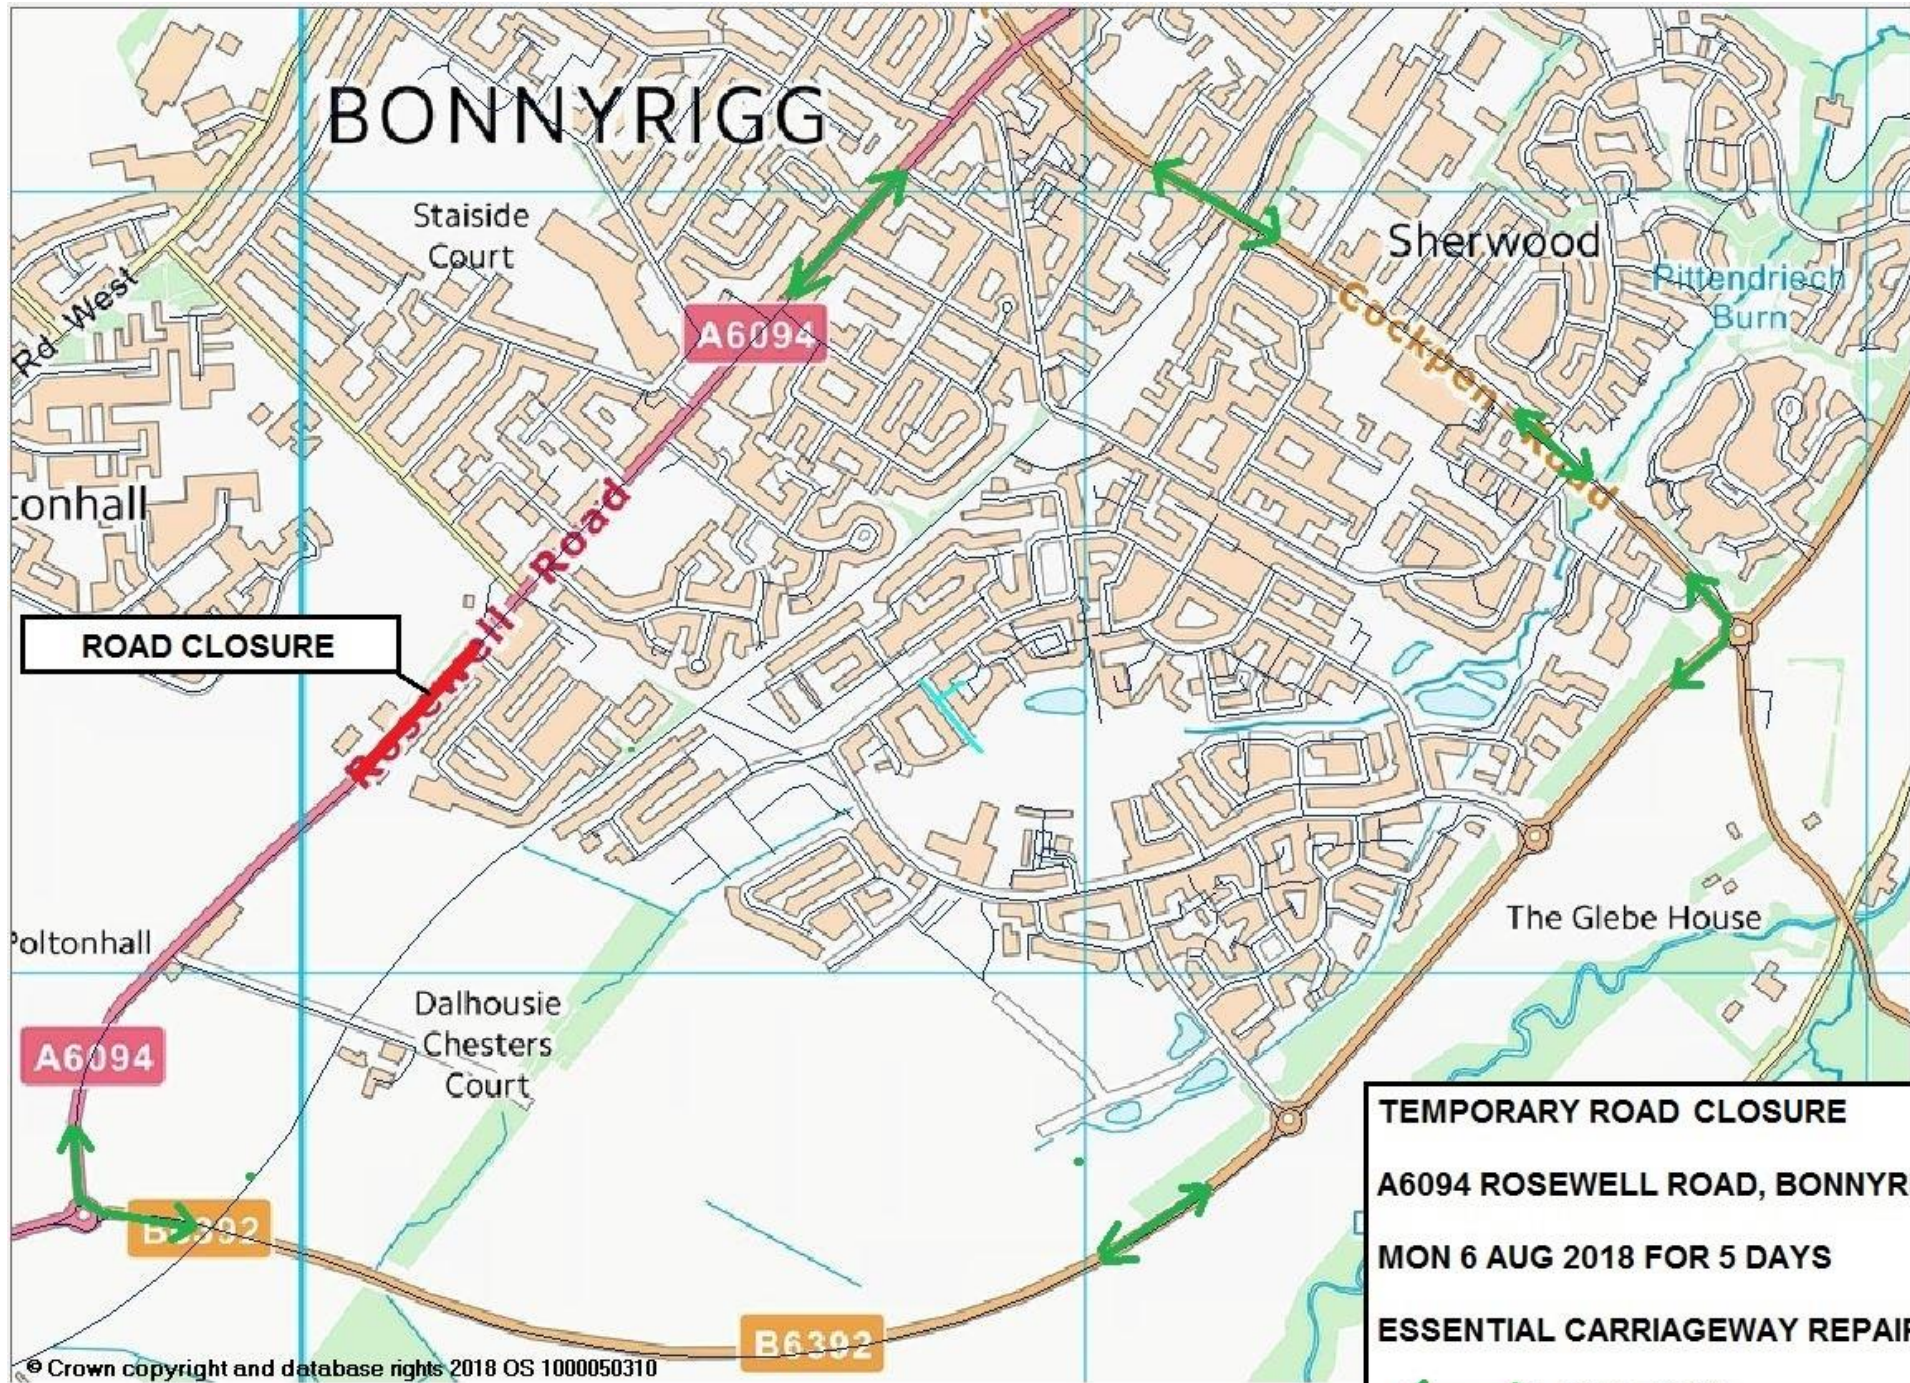

# BONNYRIGG

**ROAD CLOSURE**

**TEMPORARY ROAD CLOSURE**  
**A6094 ROSEWELL ROAD, BONNYRIGG**  
**MON 6 AUG 2018 FOR 5 DAYS**  
**ESSENTIAL CARRIAGEWAY REPAIRS**  
**←→ DIVERSION**