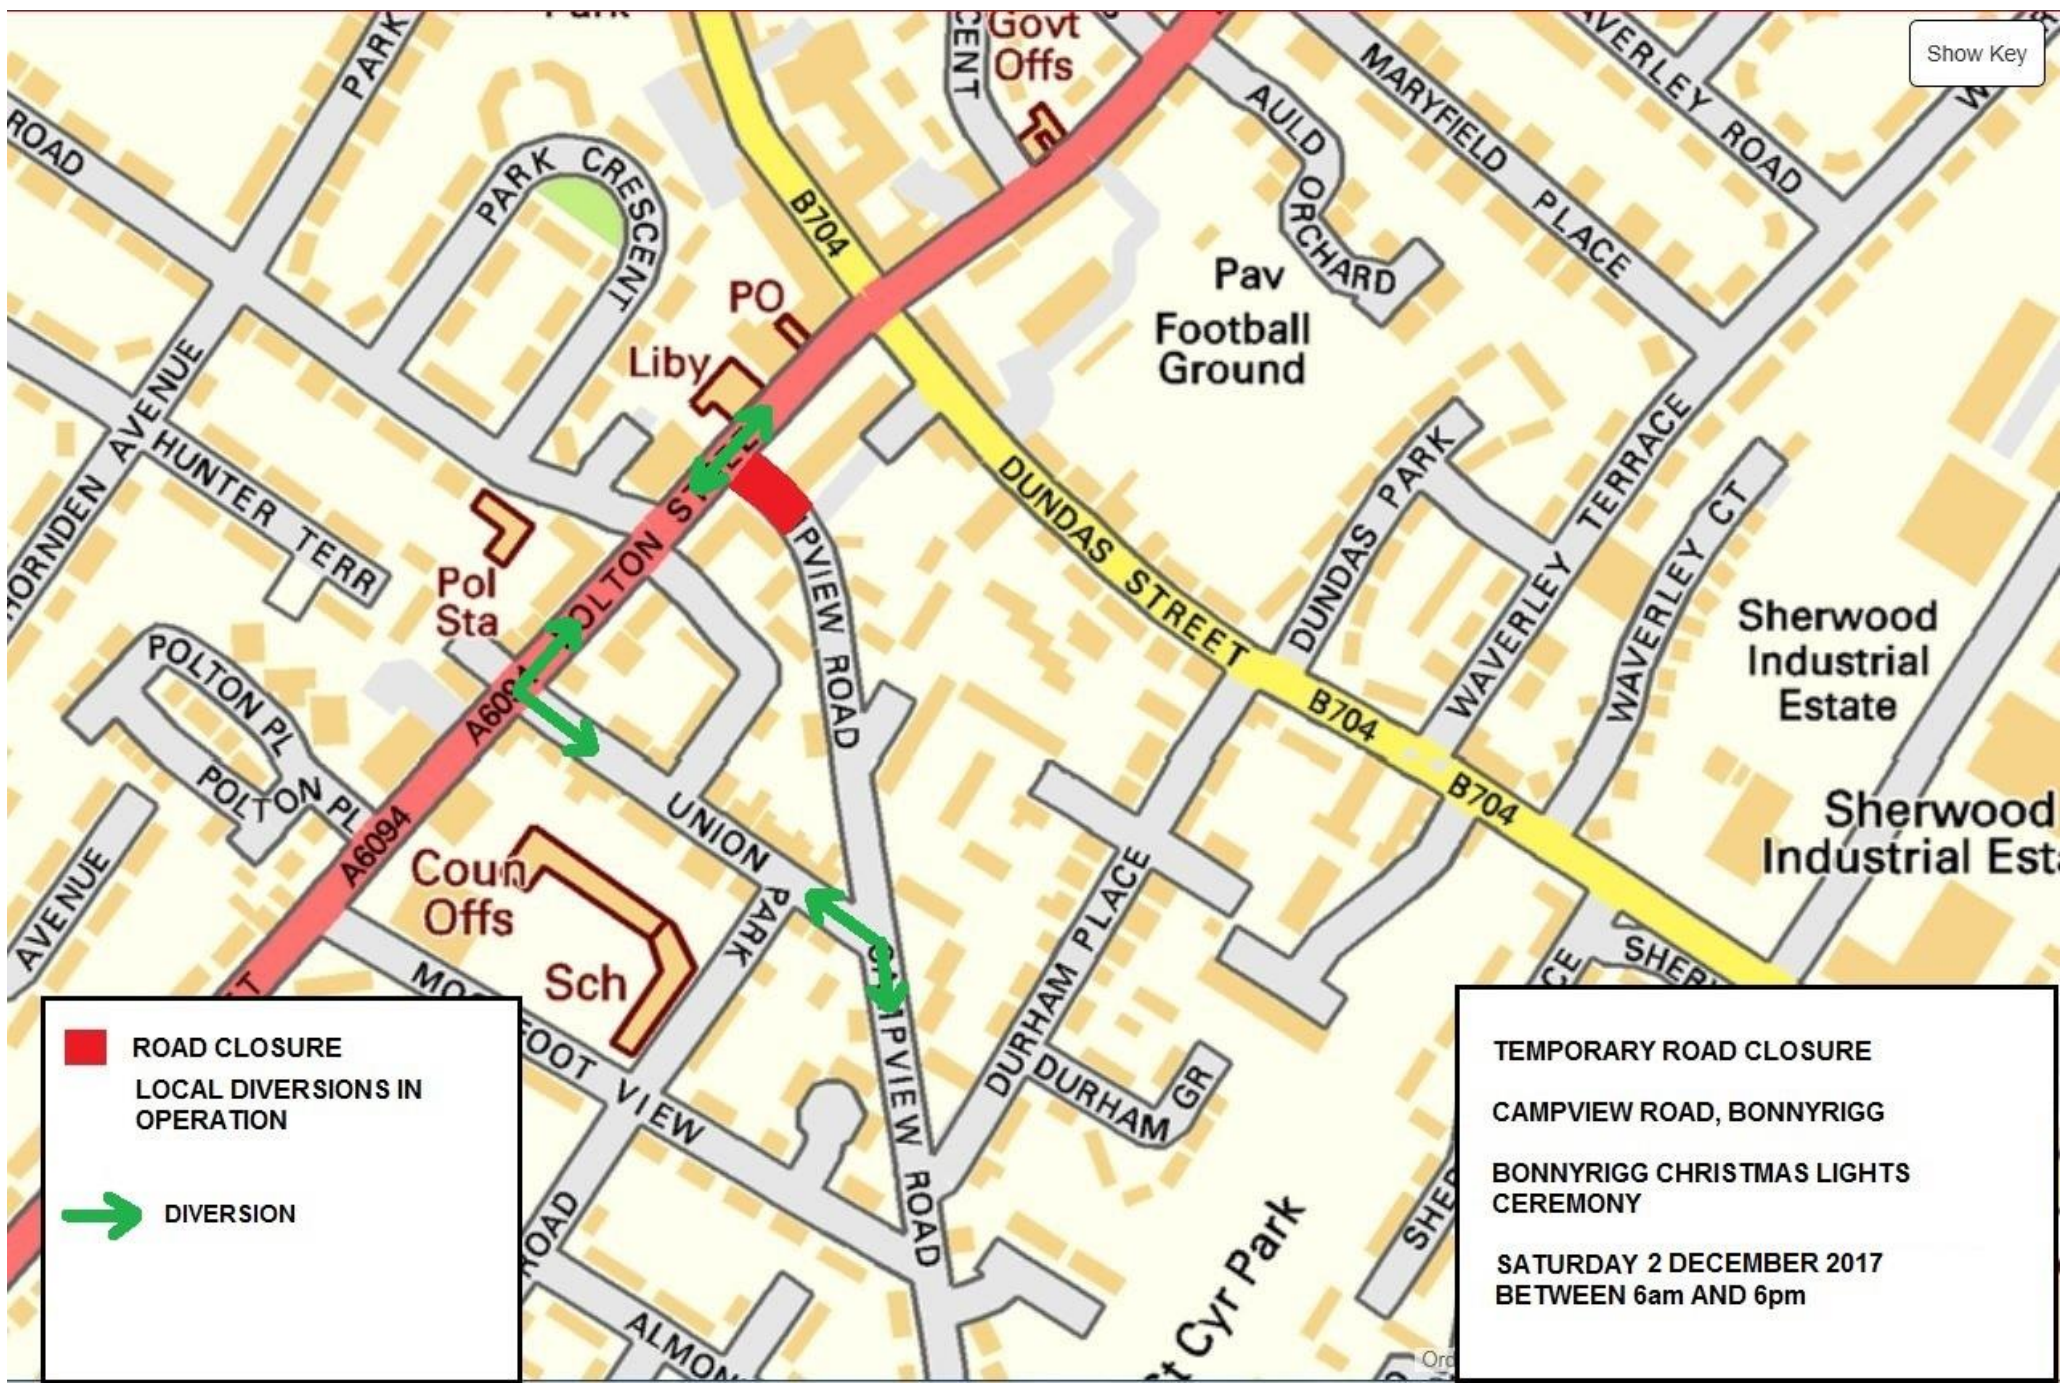

Show Key

 ROAD CLOSURE
LOCAL DIVERSIONS IN OPERATION

 DIVERSION

TEMPORARY ROAD CLOSURE
CAMPVIEW ROAD, BONNYRIGG
BONNYRIGG CHRISTMAS LIGHTS CEREMONY
SATURDAY 2 DECEMBER 2017
BETWEEN 6am AND 6pm