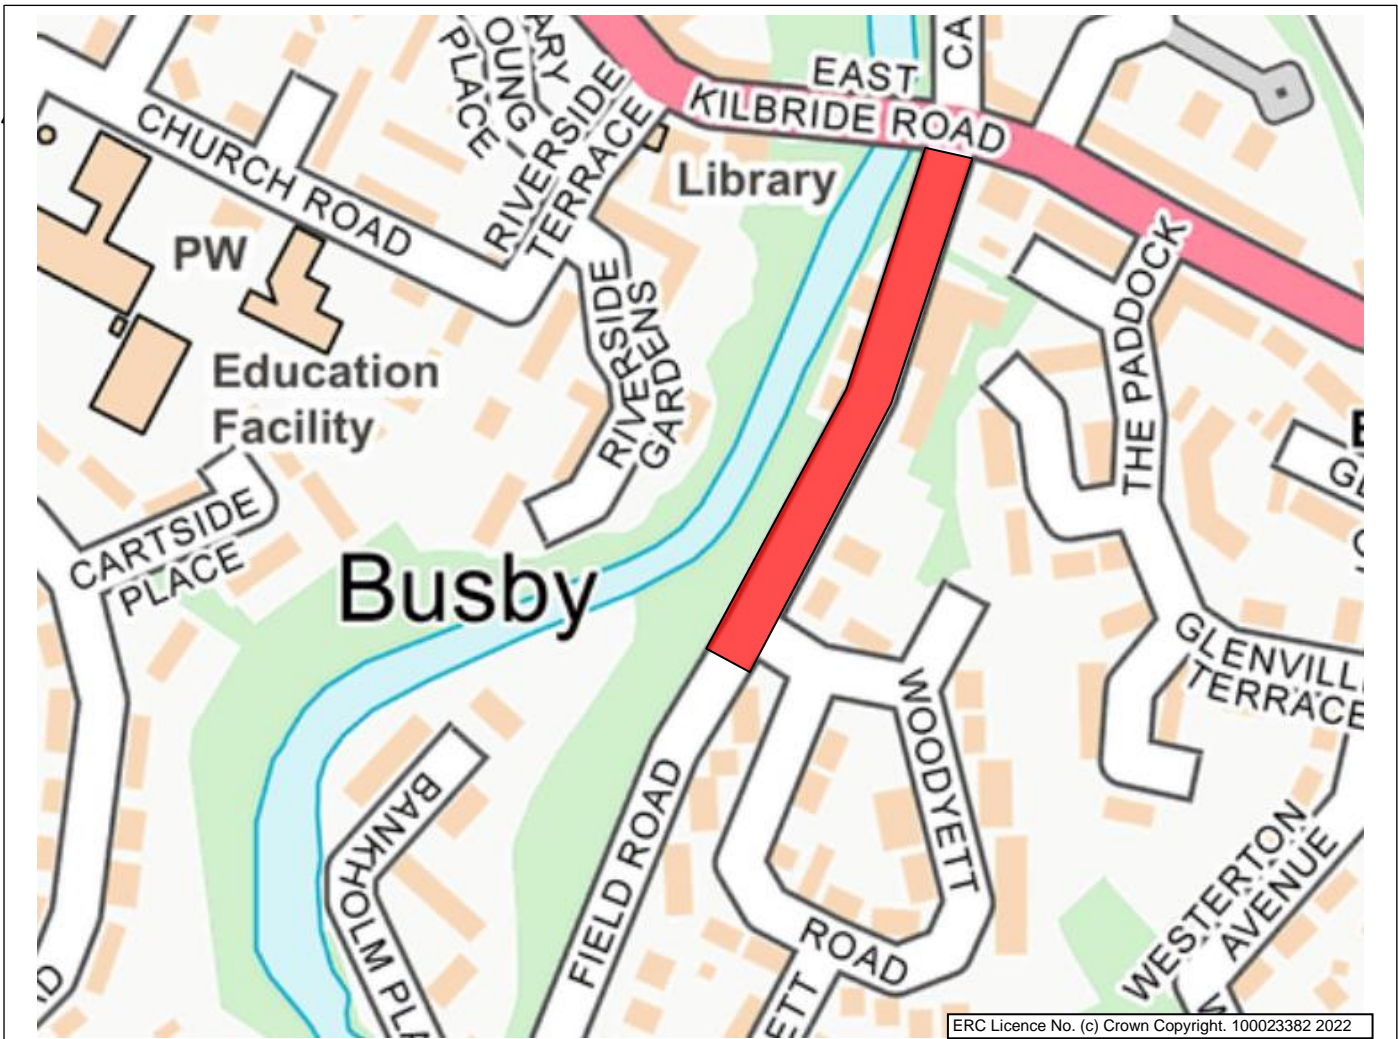

TEMPORARY RESTRICTION NOTICE

THE EAST RENFREWSHIRE COUNCIL TEMPORARY RESTRICTION TO USE OF ROAD

Notice is hereby given that under Section 14 of the Road Traffic Regulation Act 1984, as amended by the Road Traffic (Temporary Restrictions) Act 1991, use of part of the following road by the undernoted classes of vehicle will be prohibited for the stated period of time. The restriction will be in effect only when indicated by the display of appropriate signs in accordance with the Traffic Signs Regulations and General Directions 2016.

- Location:** FIELD ROAD, BUSBY
- Restriction:** ROAD CLOSURE – FROM ITS JUNCTION WITH EAST KILBRIDE ROAD UP TO AND INCLUDING ITS JUNCTION WITH WOODYETT ROAD.
- Maximum Duration:** 5 DAYS – FROM MONDAY 5TH SEPTEMBER UNTIL FRIDAY 9TH SEPTEMBER 2022, BETWEEN 930AM AND 3PM.
- Reason for Closure:** IN ORDER TO FACILITATE ESSENTIAL CARRIAGEWAY RESURFACING WORKS ON OR NEAR THIS ROAD.
- Vehicles Restricted:** ALL VEHICLES EXCEPT THOSE ASSOCIATED WITH THE WORKS AND EMERGENCY VEHICLES ATTENDING AN INCIDENT. PEDESTRIAN ACCESS WILL BE UNAFFECTED.