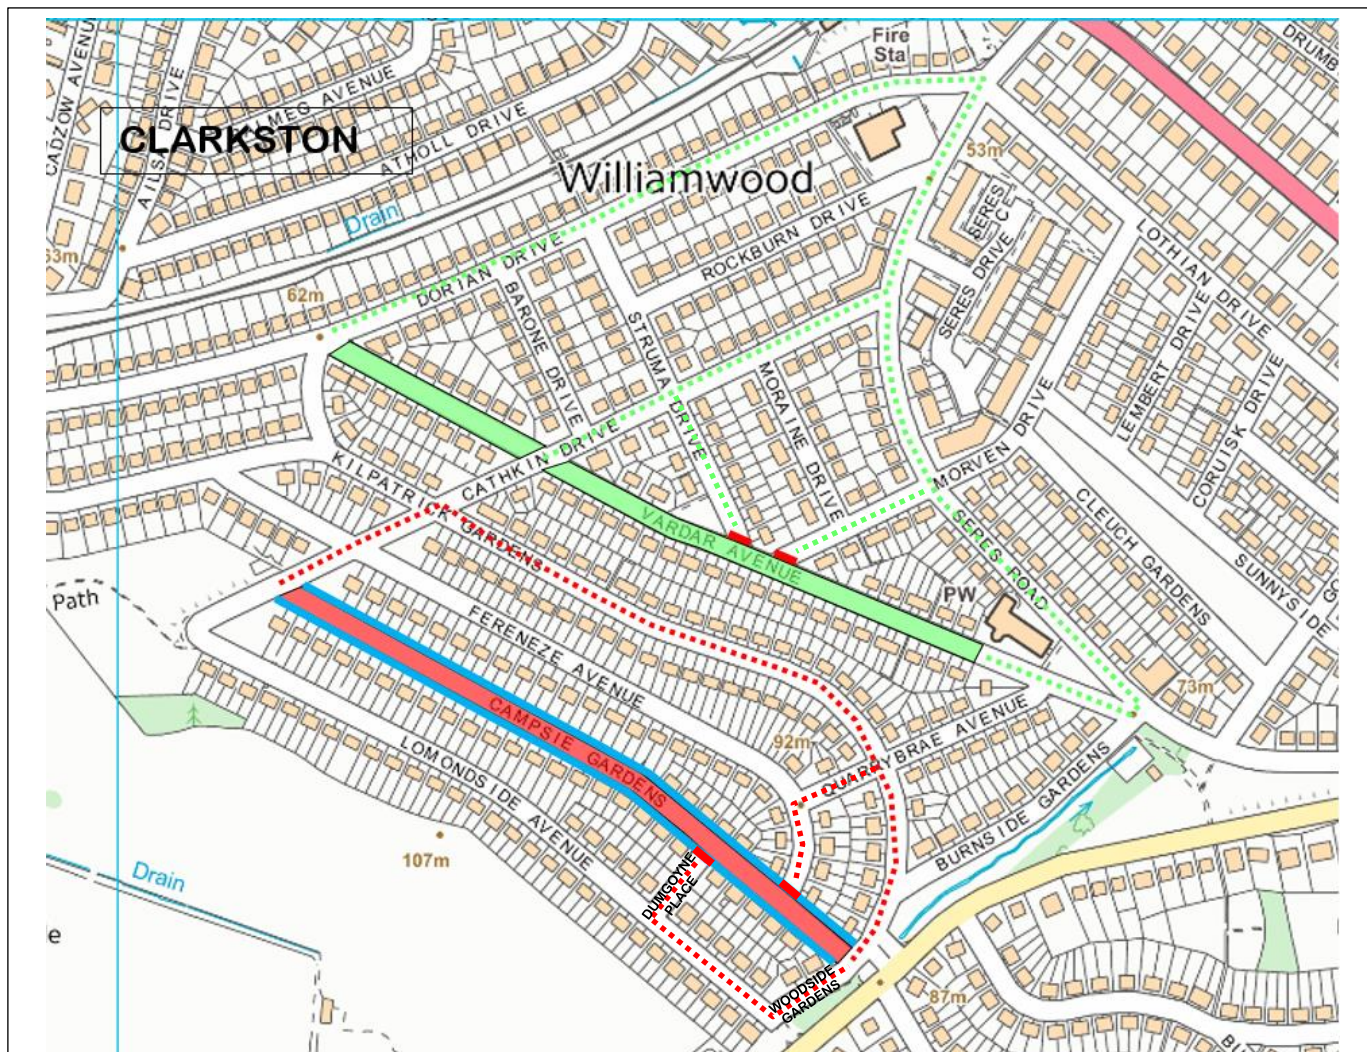

The East Renfrewshire Council  
 (Campsie Gardens & Vardar Avenue, Clarkston)  
 (Temporary Restriction to Use of Road)

Order 2021

On the 11 August 2021 East Renfrewshire Council made the above named Order under Section 14 of the Road Traffic Regulation Act 1984, as amended by the Road Traffic (Temporary Restrictions) Act 1991, in terms of which use of a section of the following road, by the undernoted classes of vehicle will be prohibited within the stated period of time.

(Note that the order will be in effect only when indicated by the display of appropriate signs in accordance with the Traffic Signs Regulations and General Directions 2016).

- Effects of the Restrictions:** TEMPORARY ROAD CLOSURE
- Road affected:** CAMPSIE GARDENS (for its full length), VARDAR AVENUE (between its junctions with Dorian Drive and no. 9 Vardar Avenue), STRUMA DRIVE & MORVEN DRIVE AT VARDAR AVENUE, FERENEZE AVENUE & DUMGOYNE PLACE AT CAMPSIE GARDENS.
- Reason for the Restrictions:** TO FACILITATE THE SAFE OPERATION OF ESSENTIAL FOOTWAY AND CARRIAGEWAY RESURFACING WORKS.
- Anticipated Duration of Works:** MONDAY 6 SEPTEMBER UNTIL FRIDAY 15 OCTOBER 2021.
- Max Duration of Restrictions:** THE RESTRICTIONS AUTHORISED BY THIS ORDER REMAIN VALID FOR A MAXIMUM PERIOD OF 18 MONTHS FROM THE DATE THE ORDER WAS MADE, AS PRESCRIBED BY LEGISLATION.
- Classes of Vehicle Prohibited:** ALL - EXCEPT VEHICLES ASSOCIATED WITH THE WORKS AND EMERGENCY VEHICLES ATTENDING AN INCIDENT. (Vehicular access to property within the extents of the closure may be permitted by the contractor on site when possible to do so in conjunction with the works going on at the time. Pedestrian access will be maintained).
- Alternative Routes:** CAMPSIE GARDENS CLOSURE: CATHKIN DRIVE – KILPATRICK GARDENS AND VICE-VERSA;  
 VARDAR AVENUE CLOSURE: DORIAN DRIVE – SERES ROAD – CATHKIN DRIVE AND VICE-VERSA; VARDAR AVENUE – SERES ROAD – CATHKIN DRIVE AND VICE-VERSA.