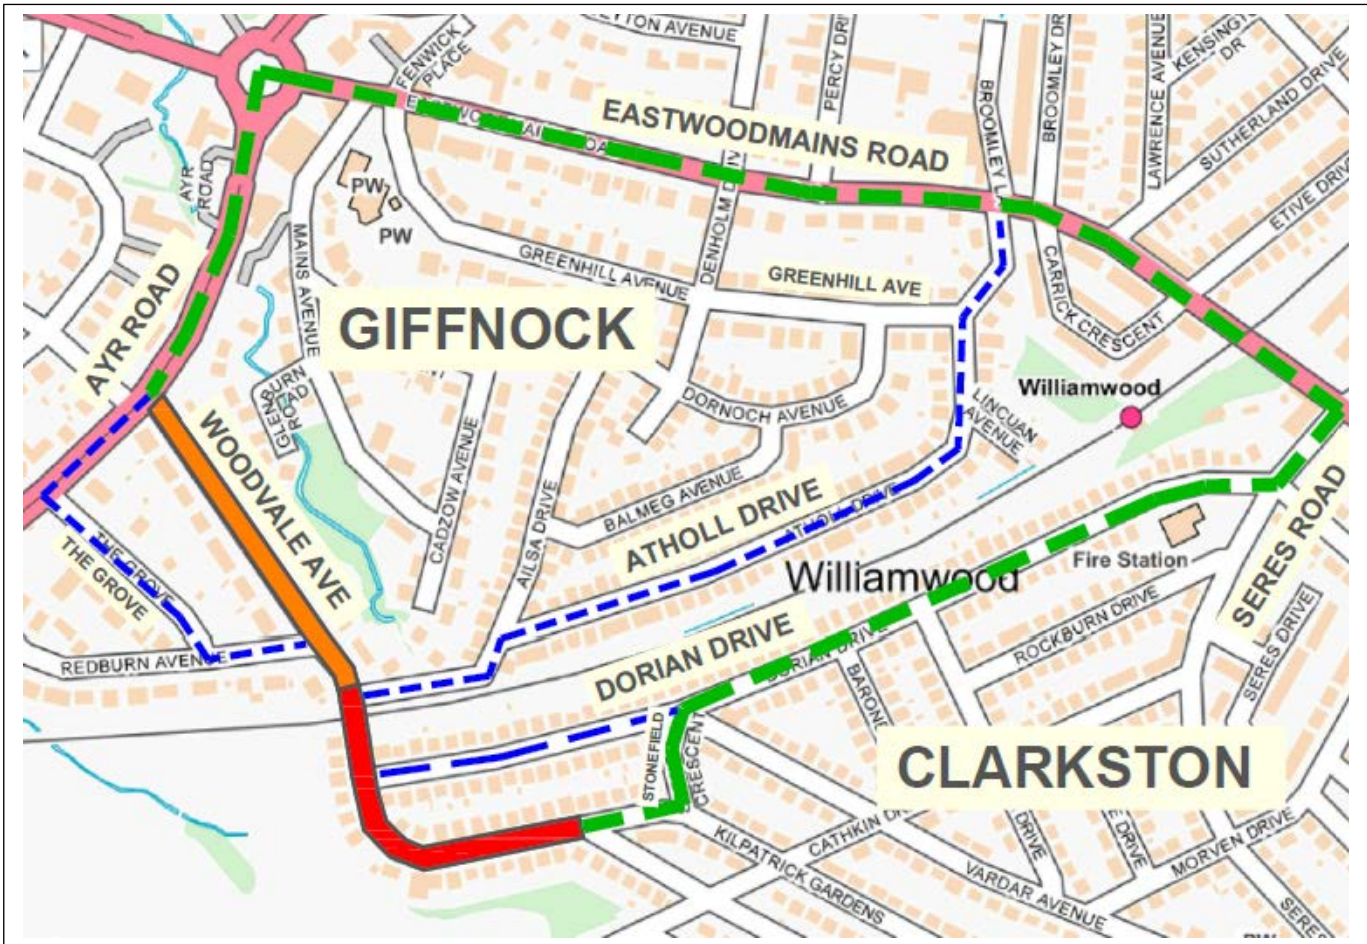

The East Renfrewshire Council
(Kilpatrick Gardens, Clarkston &
Woodvale Avenue, Giffnock)
(Temporary Restriction to Use of Road)
Order 2020

On the 10th July 2020 East Renfrewshire Council made the above named Order under Section 14 of the Road Traffic Regulation Act 1984, as amended by the Road Traffic (Temporary Restrictions) Act 1991, in terms of which use of a section of the following road, by the undernoted classes of vehicle will be prohibited within the stated period of time.

(Note that the order will be in effect only when indicated by the display of appropriate signs in accordance with the Traffic Signs Regulations and General Directions 2016).

- Effects of the Restrictions:** TEMPORARY ROAD CLOSURE
- Road affected:** KILPATRICK GARDENS, CLARKSTON – FROM ITS JUNCTION WITH FERENEZE AVENUE TO WOODVALE AVENUE.
 WOODVALE AVENUE, GIFFNOCK – ITS FULL LENGTH FROM AYR ROAD TO KILPATRICK GARDENS.
- Reason for the Restrictions:** TO FACILITATE THE SAFE OPERATION OF ESSENTIAL CARRIAGEWAY AND FOOTWAY RESURFACING WORKS
- Anticipated Duration:** MONDAY 28 SEPTEMBER UNTIL FRIDAY 23 OCTOBER 2020
- Max Duration of Restrictions:** THE RESTRICTIONS AUTHORISED BY THIS ORDER REMAIN VALID FOR A MAXIMUM PERIOD OF 18 MONTHS FROM THE DATE THE ORDER WAS MADE, AS PRESCRIBED BY LEGISLATION.
- Classes of Vehicle Prohibited:** ALL - EXCEPT VEHICLES ASSOCIATED WITH THE WORKS AND EMERGENCY VEHICLES ATTENDING AN INCIDENT. ACCESS TO PROPERTIES WITHIN THE EXTENTS OF THE CLOSURE MAY BE PERMITTED BY THE CONTRACTOR ON SITE WHEN IT IS POSSIBLE TO DO SO IN CONJUNCTION WITH THE WORKS GOING ON AT THE TIME. PEDESTRIAN ACCESS WILL BE MAINTAINED AT ALL TIMES.
- Alternative Routes:** KILPATRICK GARDENS CLOSURE:- WOODVALE AVENUE – AYR ROAD – EASTWOODMAINS ROAD – SERES ROAD – DORIAN DRIVE – STONEFIELD CRESCENT – KILPATRICK GARDENS AND VICE VERSA
 WOODVALE AVENUE CLOSURE:- AYR ROAD – EASTWOODMAINS ROAD – SERES ROAD – DORIAN DRIVE – KILPATRICK GARDENS AND VICE VERSA