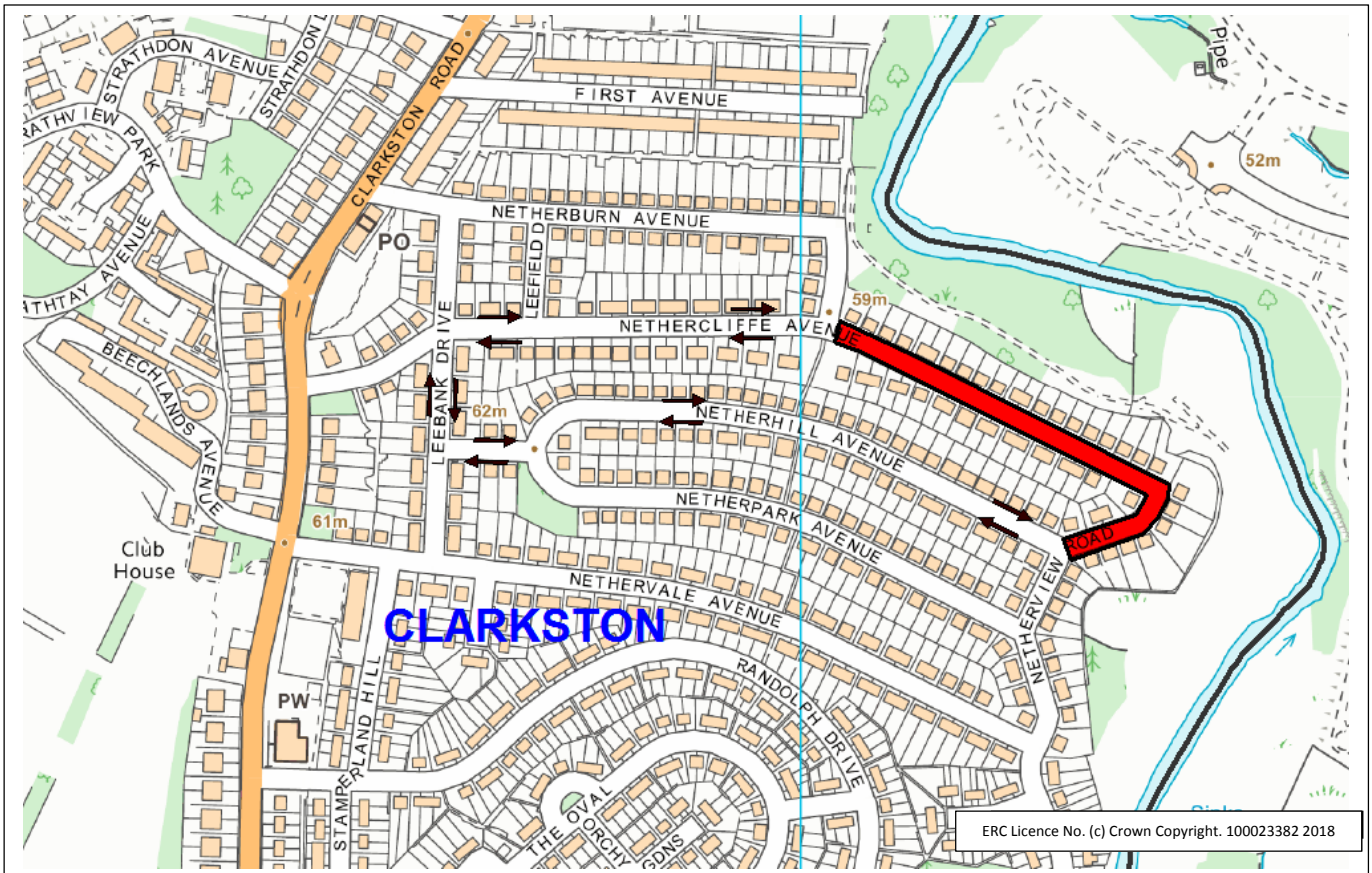

(Note that the order will be in effect only when indicated by the display of appropriate signs in accordance with the Traffic Signs Regulations and General Directions 2016).

Effects of the Restrictions: TEMPORARY ROAD CLOSURE TO VEHICULAR THROUGH TRAFFIC

Names of Roads: NETHERCLIFF AVENUE AND NETHERVIEW ROAD, CLARKSTON

Extents of Closures: BETWEEN THE RESPECTIVE JUNCTIONS WITH LEEWOOD DRIVE AND NETHERHILL AVENUE.

Reason for the Restrictions: TO FACILITATE AND IMPROVE SAFETY DURING TIMES WHEN THE ROAD WILL BE CLOSED FOR THE PURPOSES OF BEING USED AS A CHILDRENS PLAYGROUND

Duration of Restrictions: SATURDAY 4 AUGUST 2018 FROM 1pm UNTIL 4pm

Classes of Vehicle Prohibited: ALL VEHICLES EXCEPT EMERGENCY SERVICE VEHICLES BEING USED FOR THE PURPOSES OF ATTENDING AN EMERGENCY AND ANY VEHICLES REQUIRING ACCESS TO PROPERTIES WITHIN THE CLOSED SECTION OF ROAD PROVIDING THE VEHICLE IS TRAVELLING AT A SPEED OF NO MORE THAN 5mph AND IS ACCOMPANIED BY THE APPOINTED PLAY STREET SUPERVISOR IN HIGH VISIBILITY CLOTHING. PEDESTRIAN ACCESS WILL BE MAINTAINED AT ALL TIMES.

Alternative Routes: NETHERCLIFFE AVENUE – LEEBANK DRIVE – NETHERHILL AVENUE AND VICE-VERSA

Approved:
J Corrie
Roads and Transportation Controller

Enquiries To:
roads@eastrenfrewshire.gov.uk

Key:
 Road Closed