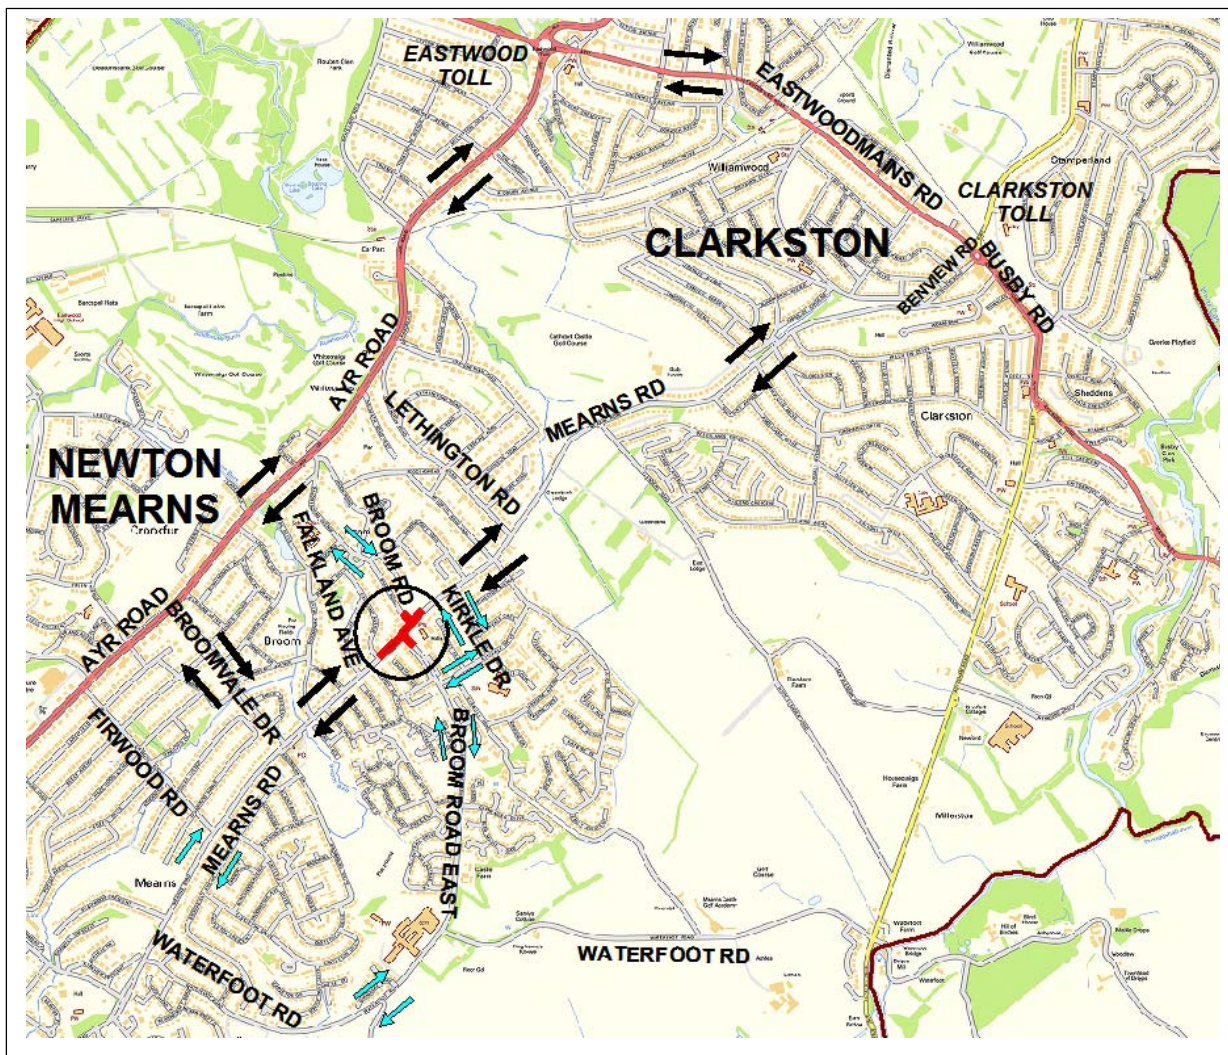

1. **Effects of the Restrictions:** TEMPORARY ROAD CLOSURE
2. **Names of Roads:** BROOM ROAD – MEARNS ROAD – BROOM ROAD EAST, NEWTON MEARNS
3. **Extents of Closures:** **BROOM ROAD AND BROOM ROAD EAST:** - CLOSED FROM THEIR RESPECTIVE JUNCTIONS WITH MEARNS ROAD FOR A DISTANCE OF 40 METRES OR THEREBY.
   MEARNS ROAD:- CLOSED BETWEEN ITS JUNCTION WITH FALKLAND AVENUE AND KIRKLE DRIVE
4. **Reason for the Restrictions:** TO FACILITATE ESSENTIAL CARRIAGEWAY RESURFACING WORKS
5. **Duration of Restrictions:** 7 DAYS – FROM MONDAY 7th AUGUST UNTIL SUNDAY 13th AUGUST 2017 OR UNTIL COMPLETION OF THE WORKS IF SOONER
6. **Classes of Vehicle Prohibited:** ALL (EXCEPT EMERGENCY VEHICLES ATTENDING AN INCIDENT AND VEHICLES ASSOCIATED WITH THE WORKS) *Vehicular access to properties within the extents of the closure will be permitted by the contractor on site only when it is possible to do so in conjunction with the works going on at the time. Pedestrian access will be unaffected.*

Alternative routes:

Mearns Road traffic:- Broomvale Dr – Ayr Rd – Eastwoodmains Rd – Busby Rd - Mearns Rd and vice versa

Broom Road traffic:- Broom Rd – Sandringham Ave – Ayr Rd - follow diversion for Mearns Rd traffic and vice-versa.

Broom Road East traffic:- Broom Rd East – Waterfoot Rd – Mearns Rd - follow diversion for Mearns Rd traffic and vice-versa.

Approved:
B. Orde
Roads and Transportation Controller

Enquiries To:
roads@eastrenfrewshire.gov.uk

Key:

Sections of roads closed:

Alternative Routes for Mearns Road through traffic:

Alternative Routes for Broom Road & Broom Road East traffic: