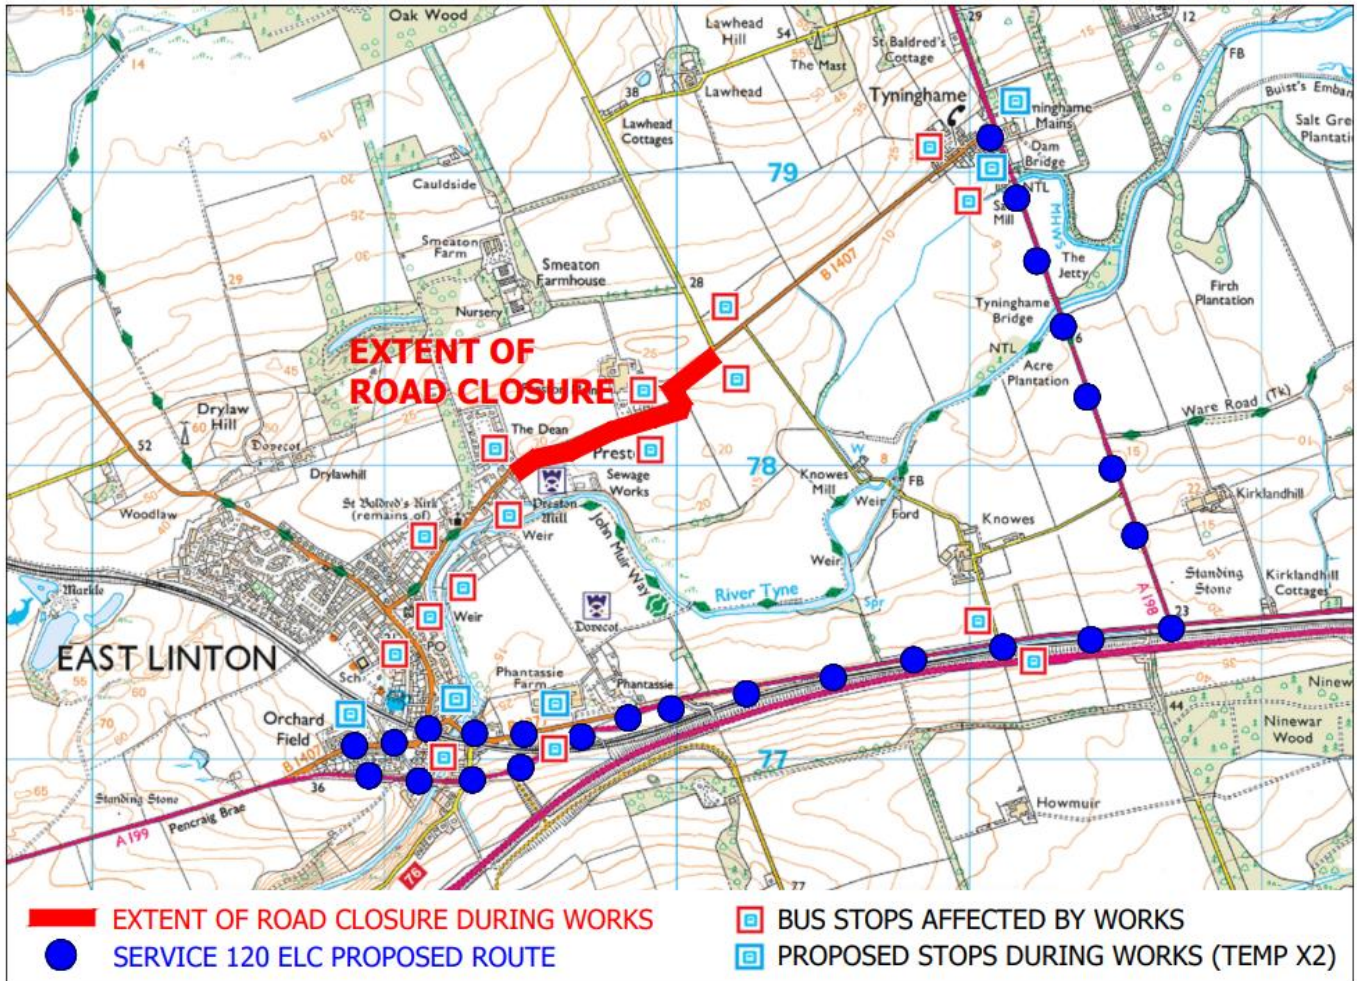

B1407 EAST LINTON TO TYNINGHAME - ROAD CLOSURE - BUS SERVICE 120

Detail at East Linton