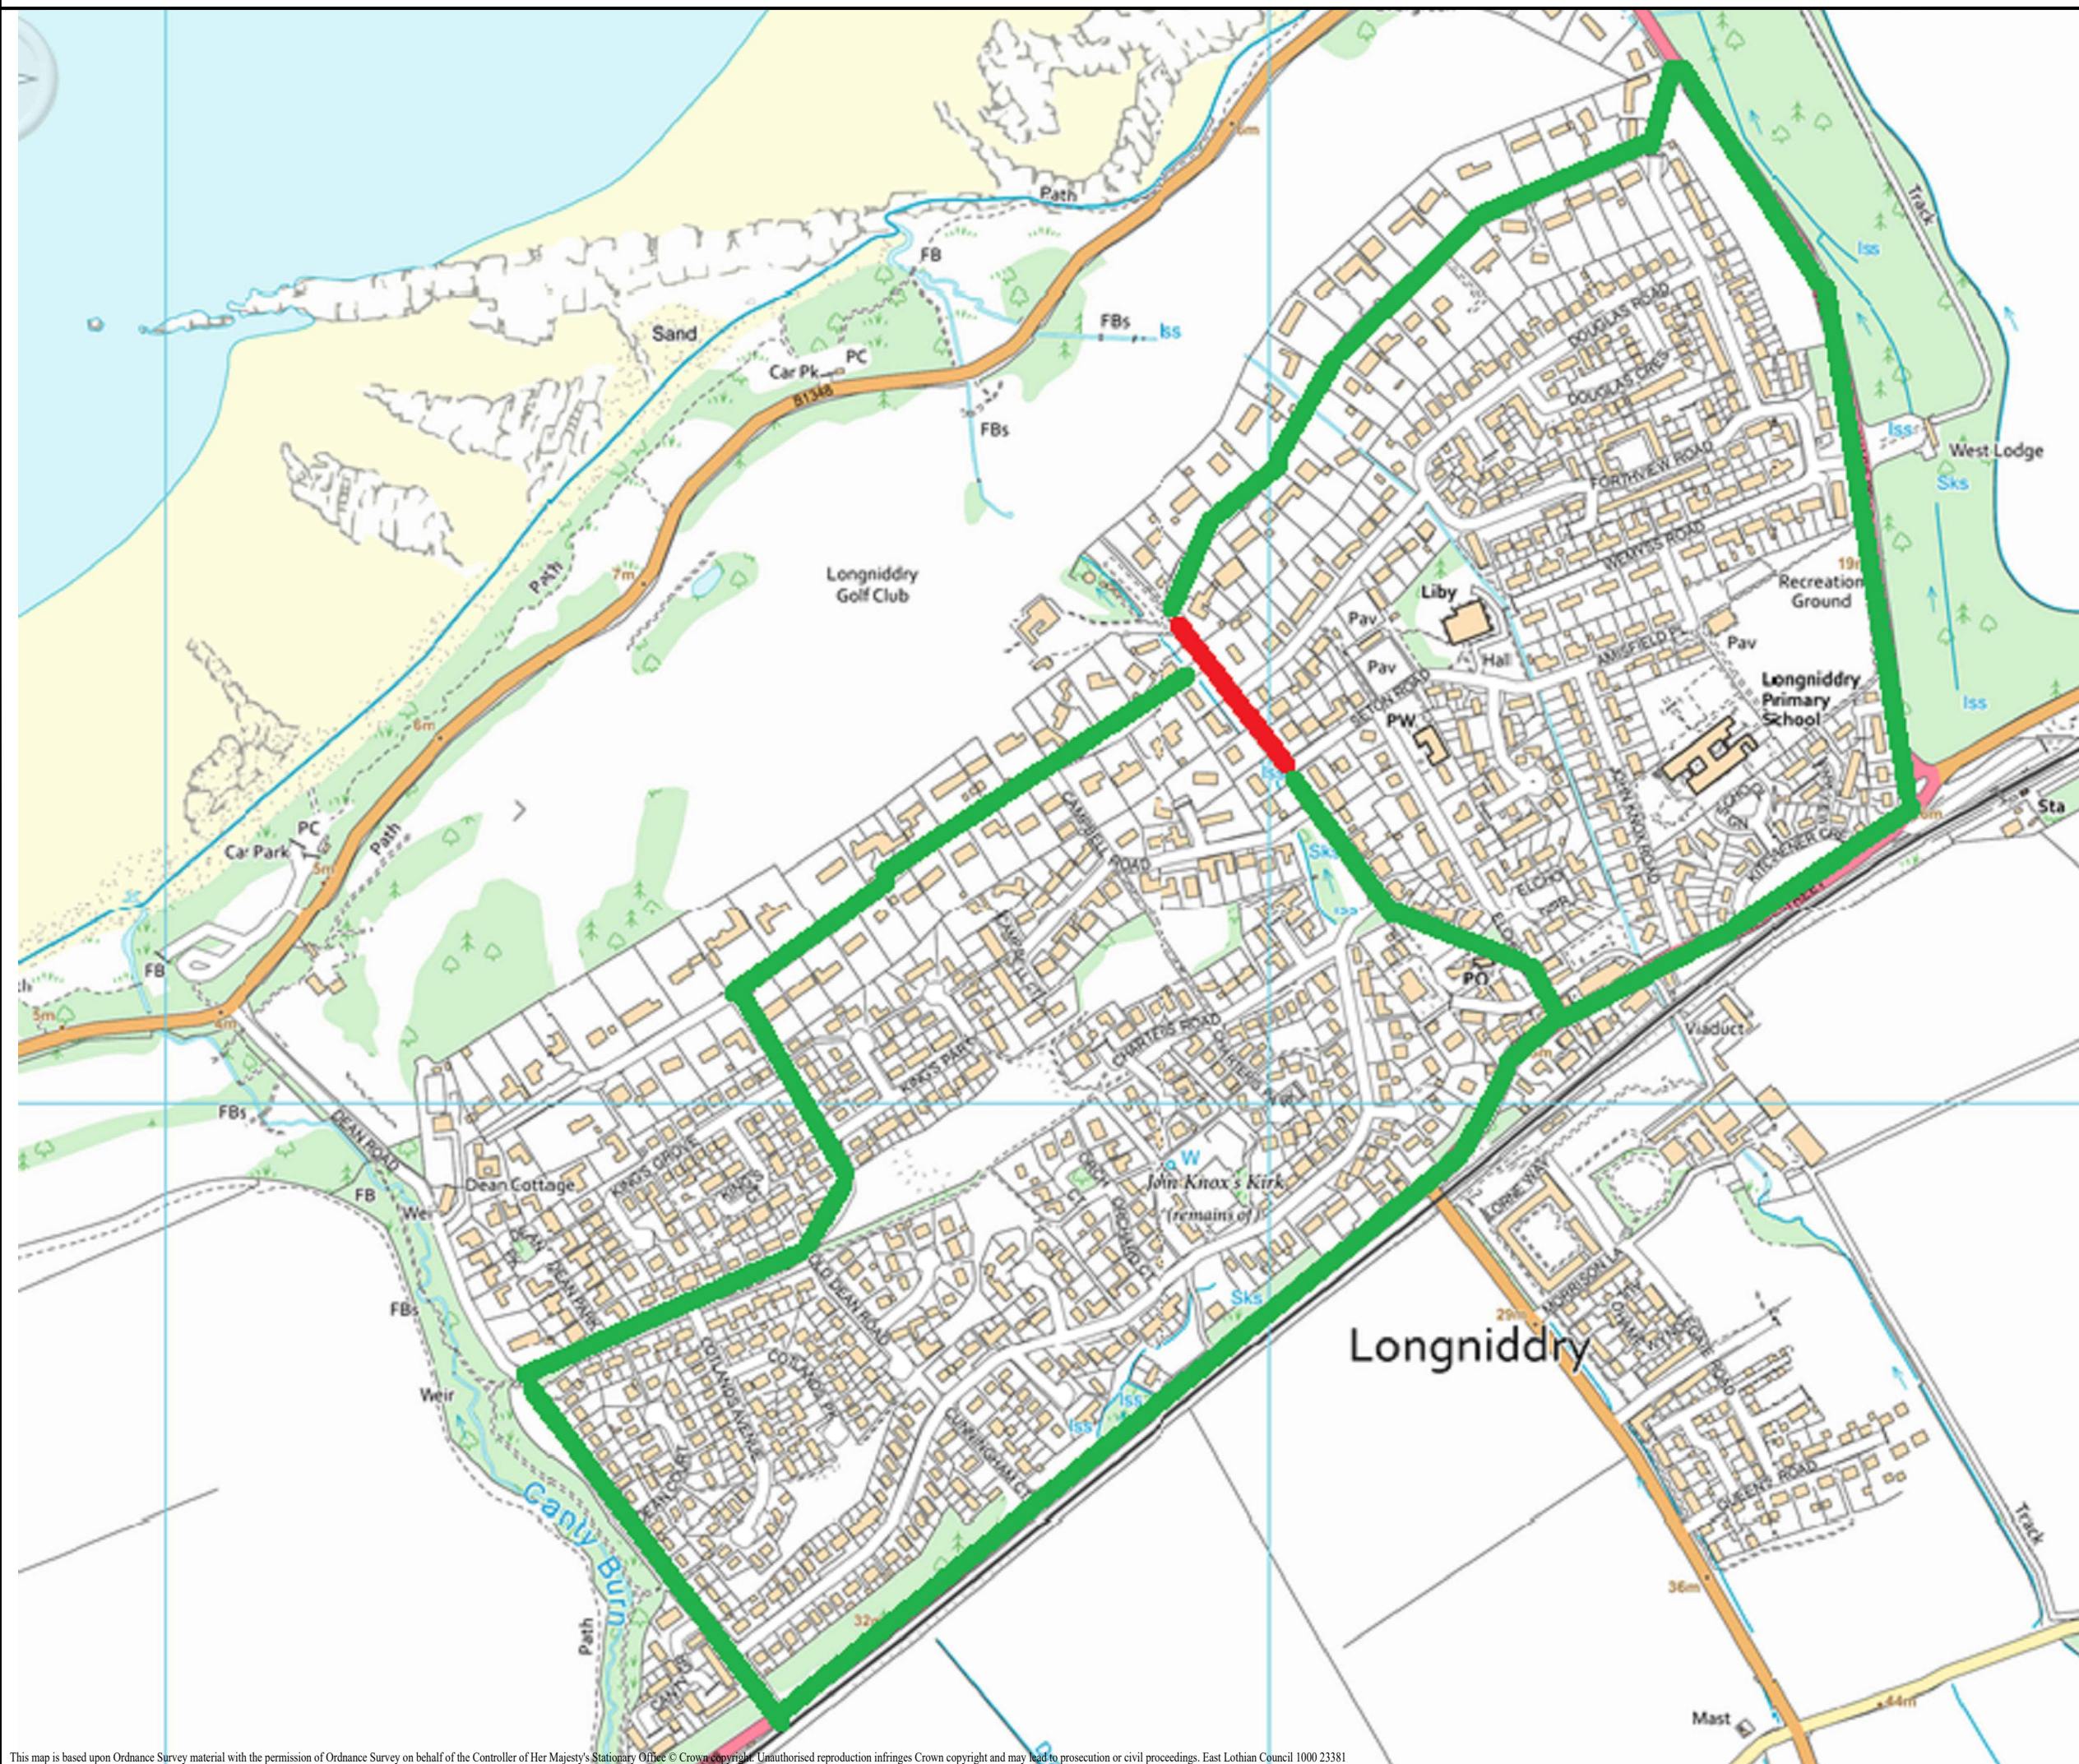

- █ Extent of Closure
- █ Diversion Route

REVISION	DETAILS	BY	DATE

East Lothian Council
 Road Services
 John Muir House
 Haddington
 East Lothian
 EH41 3HA
 01620 827827

East Lothian Council

LINKS ROAD & CHARTERIS ROAD
 LONGNIDDRY EH32 0NH
 ROAD CLOSURE DRAWING 2
 PROPOSED DETAILS

Date: JANUARY 2024
 Scale: NTS
 Drawn by: JB
 Checked by: GO

This map is based upon Ordnance Survey material with the permission of Ordnance Survey on behalf of the Controller of Her Majesty's Stationary Office © Crown copyright. Unauthorised reproduction infringes Crown copyright and may lead to prosecution or civil proceedings. East Lothian Council 1000 23381