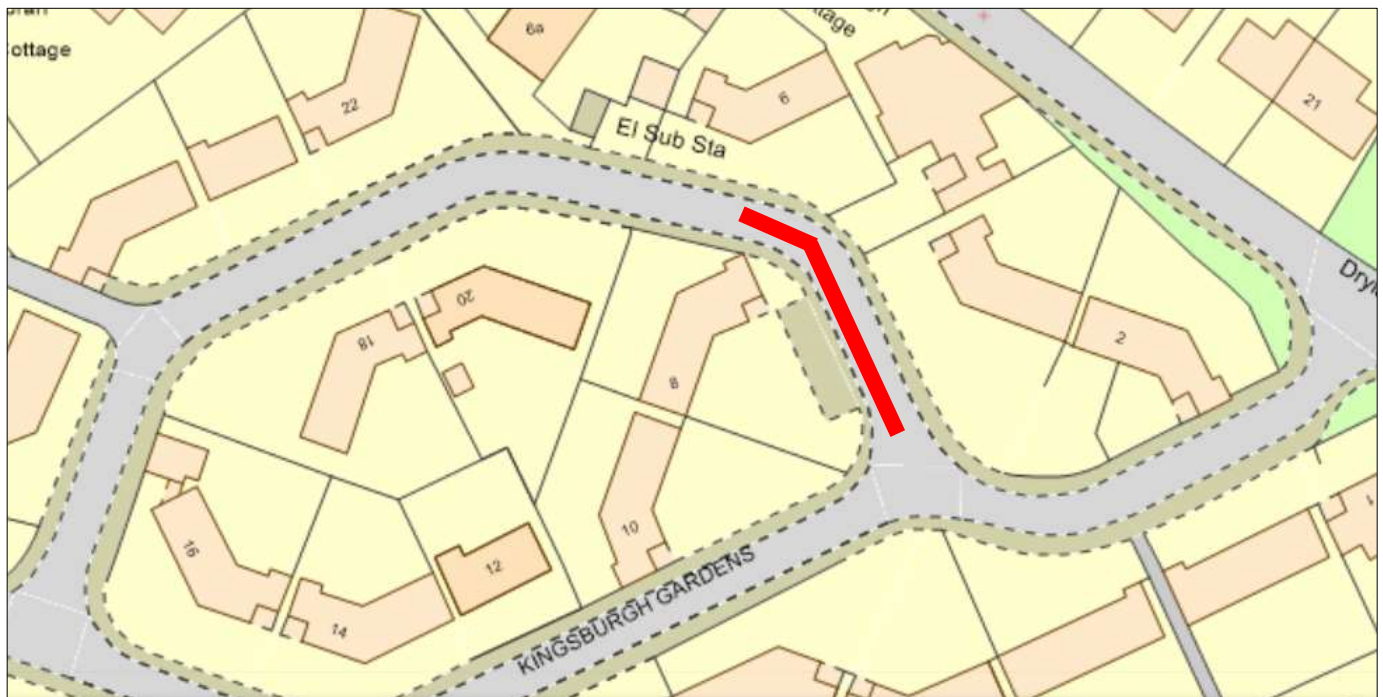

ROAD TRAFFIC REGULATION ACT 1984: SECTION 14

East Lothian Council hereby give notice under Section 14(2) of the Road Traffic Regulation Act 1984, as amended, that for the reason set out in Section 14(1)a of that act the following restrictions will be introduced:

KINGSBURGH GARDENS, EAST LINTON
TTRO 301/22/SR

ROAD CLOSURE			
REASON	EXTENT	DURATION	
		FROM	TO
Utility Works	Section of Kingsburgh Gardens (outside No 4) for a distance of 100mtrs or thereby, as shown on the map below.	5 th July 2022	5 th July 2022
Diversion via: Kingsburgh Gardens			

— Extent of Road Restriction

E Gigourtaki

Eleni Gigourtaki
Senior Roads Officer
East Lothian Council