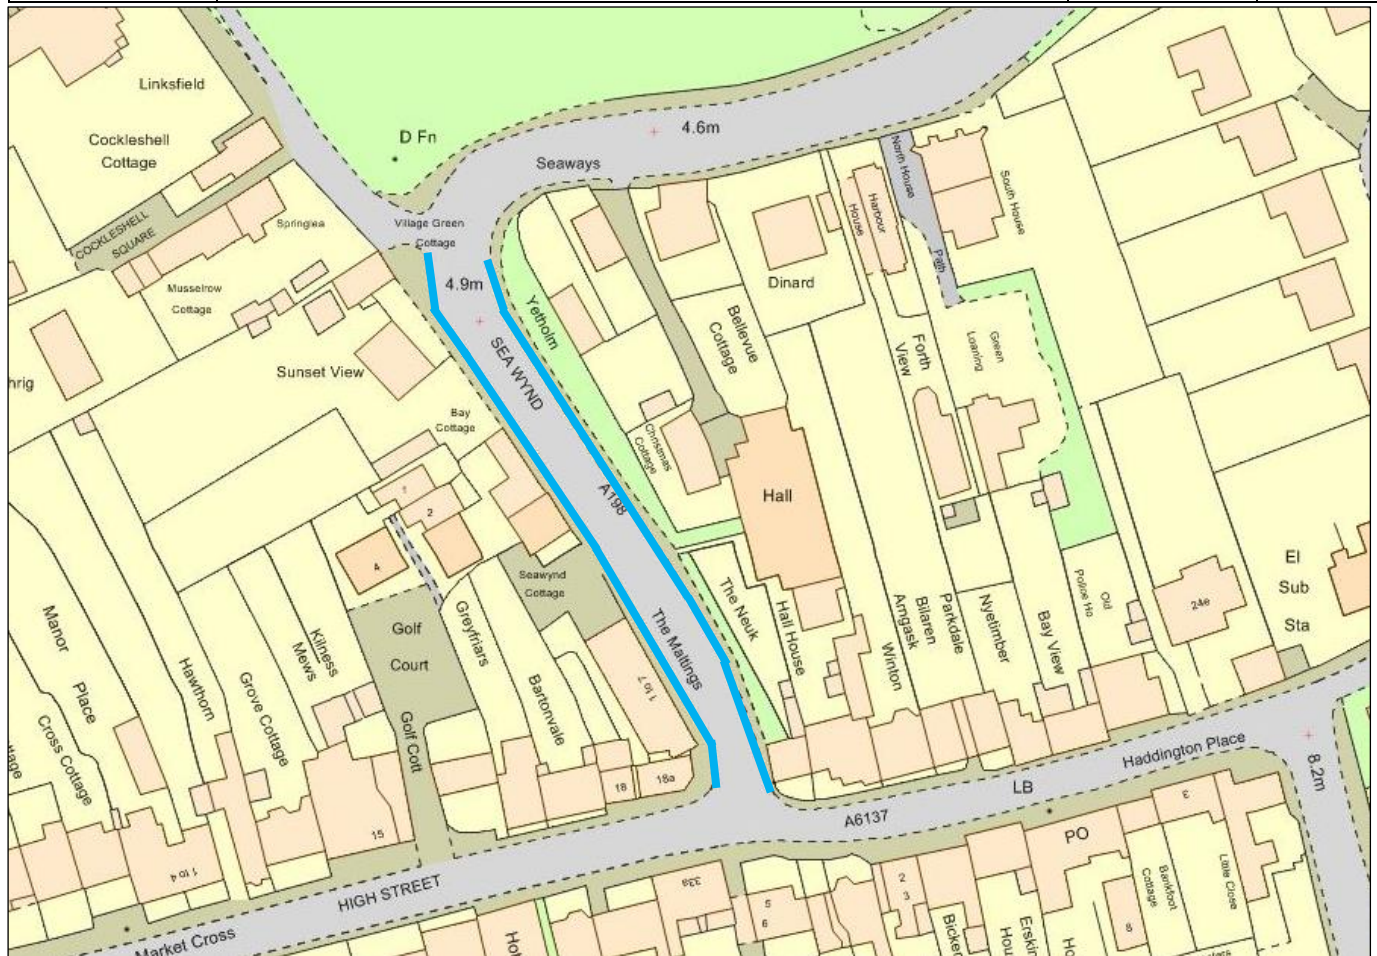

## ROAD TRAFFIC REGULATION ACT 1984: SECTION 14

East Lothian Council hereby give notice under Section 14(2) of the Road Traffic Regulation Act 1984, as amended, that for the reason set out in Section 14(1)a of that act the following restrictions will be introduced:

### A198 SEA WYND, ABERLADY TTRO 117/21/RC

PARKING SUSPENSION			
REASON	EXTENT	DURATION	
		FROM	TO
Construction Works	Section of A198 Sea Wynd from junction with High Street to Sunset View on both sides of the carriageway, for a distance of 110m or thereby as shown on the map below.	17 <sup>th</sup> May 2021	17 <sup>th</sup> May 2021