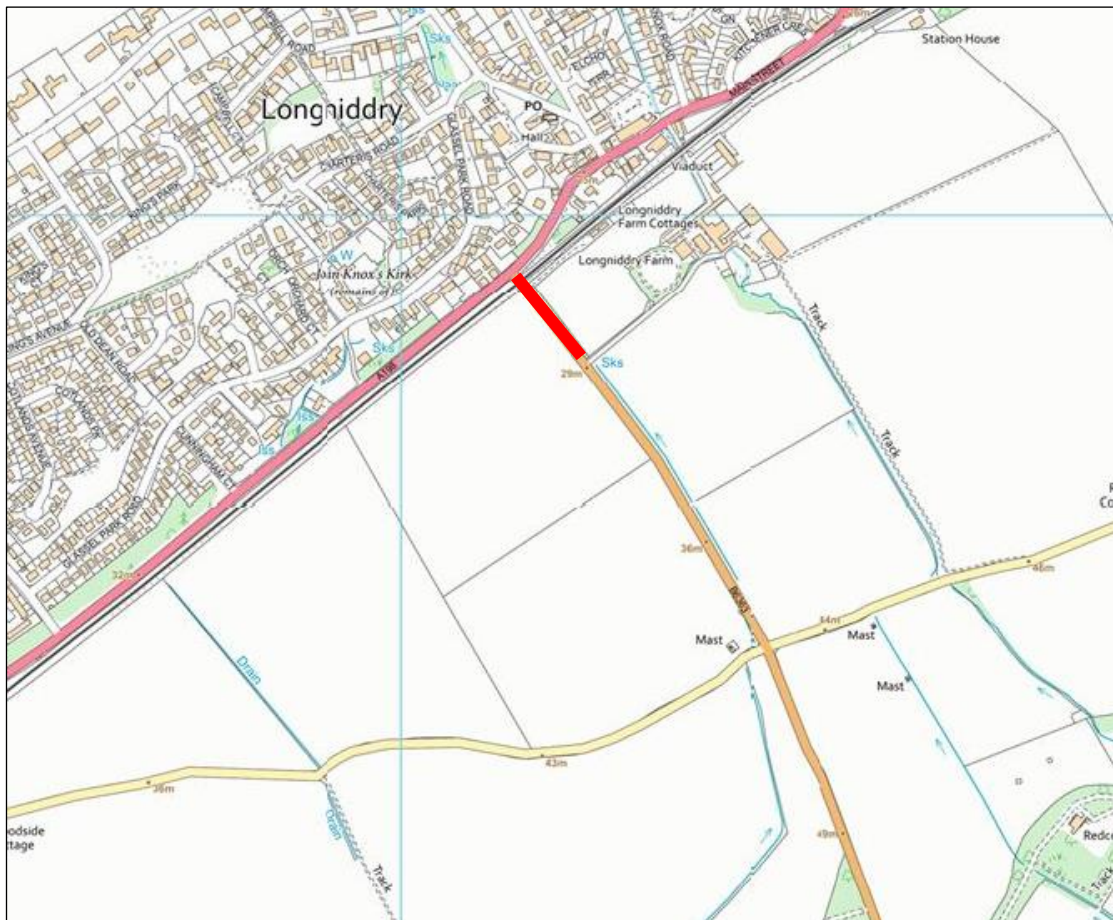

ROAD TRAFFIC REGULATION ACT 1984: SECTION 14

East Lothian Council hereby give notice under Section 14(2) of the Road Traffic Regulation Act 1984, as amended, that for the reason set out in Section 14(1)a of that act the following restrictions will be introduced:

B6363, LONGNIDDRY TTRO 016/21/RC

ROAD CLOSURE			
REASON	EXTENT	DURATION	
		FROM	TO
Utility Works	B6363 from junction with A198 to Longniddry Farm, for a distance of 145m or thereby as shown on the map below.	12 th April 2021	13 th April 2021
Diversion: B6363, A199, High Street, Church Street, A198			

 Extent of Road Closure

E Gigourtaki

Eleni Gigourtaki
Senior Roads Officer