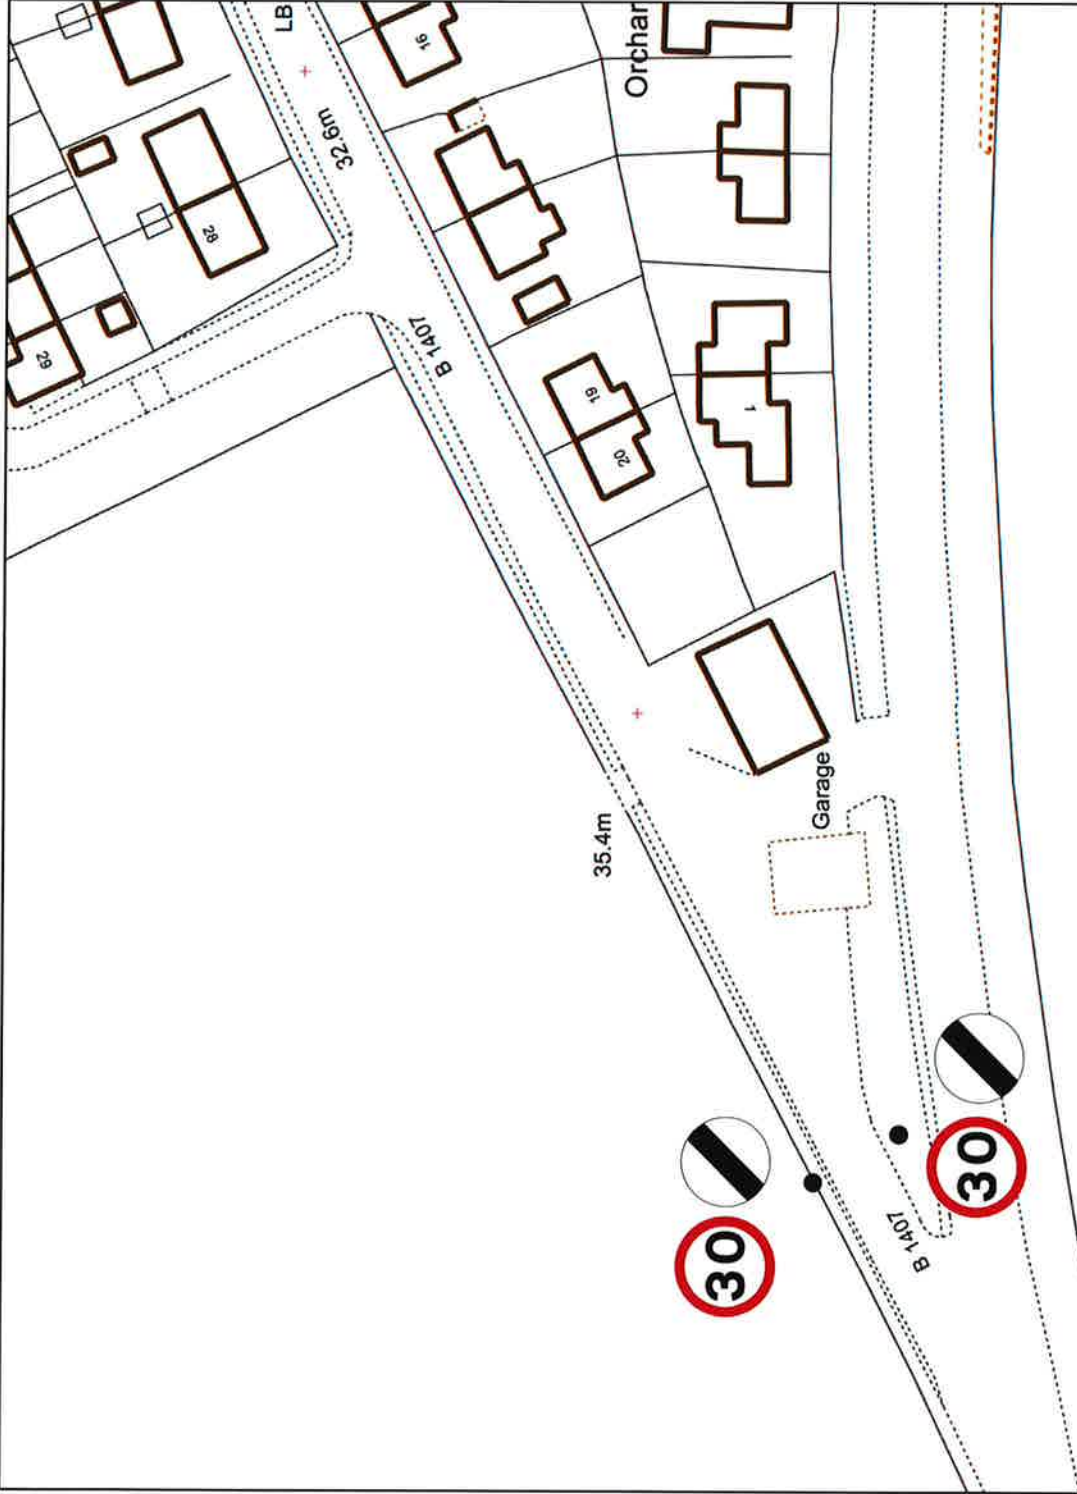

EAST LOTHIAN COUNCIL: ROAD NETWORK MANAGEMENT

Reproduced by permission of Ordnance Survey on behalf of HMSO. (C) Crown Copyright and database right 2011. All rights reserved.

**Location:** B1407 Haddington Road East Linton

**Description:** 30mph speed limit to be moved approximately 72 metres west from its existing location.

East Lothian Council  
 Transportation Department  
 Road Network Management  
 John Muir House  
 Haddington  
 EH41 3HA  
 Tel: 01620 827827

**Date:** 05/10/2019  
**Scale:** NTS

**Drawn by:** K Scott  
**Checked by:**

**DRG. NO.**