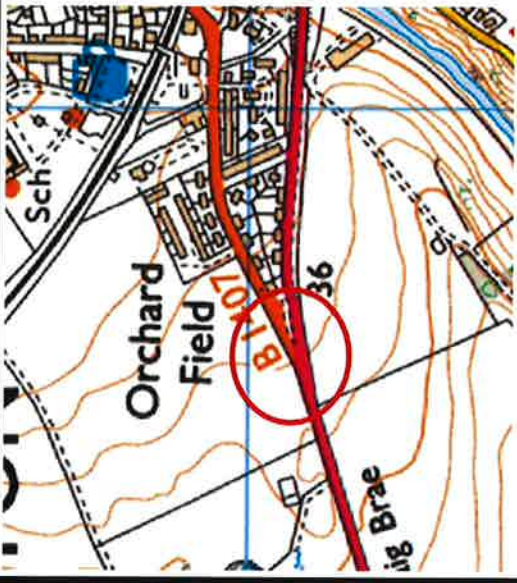

EAST LOTHIAN COUNCIL: ROAD NETWORK MANAGEMENT

Reproduced by permission of Ordnance Survey on behalf of HMSO. (C) Crown Copyright and database right 2011. All rights reserved.

**Location:** B1407 Haddington Road East Linton

**Description:** 30mph speed limit to be moved approximately 72 metres west from its existing location.

East Lothian Council  
 Transportation Department  
 Road Network Management  
 John Muir House  
 Haddington  
 EH41 3HA  
 Tel: 01620 827827

**Date:** 05/10/2019  
**Scale:** NTS

**Drawn by:** K Scott  
**Checked by:**

**DRG. NO.**