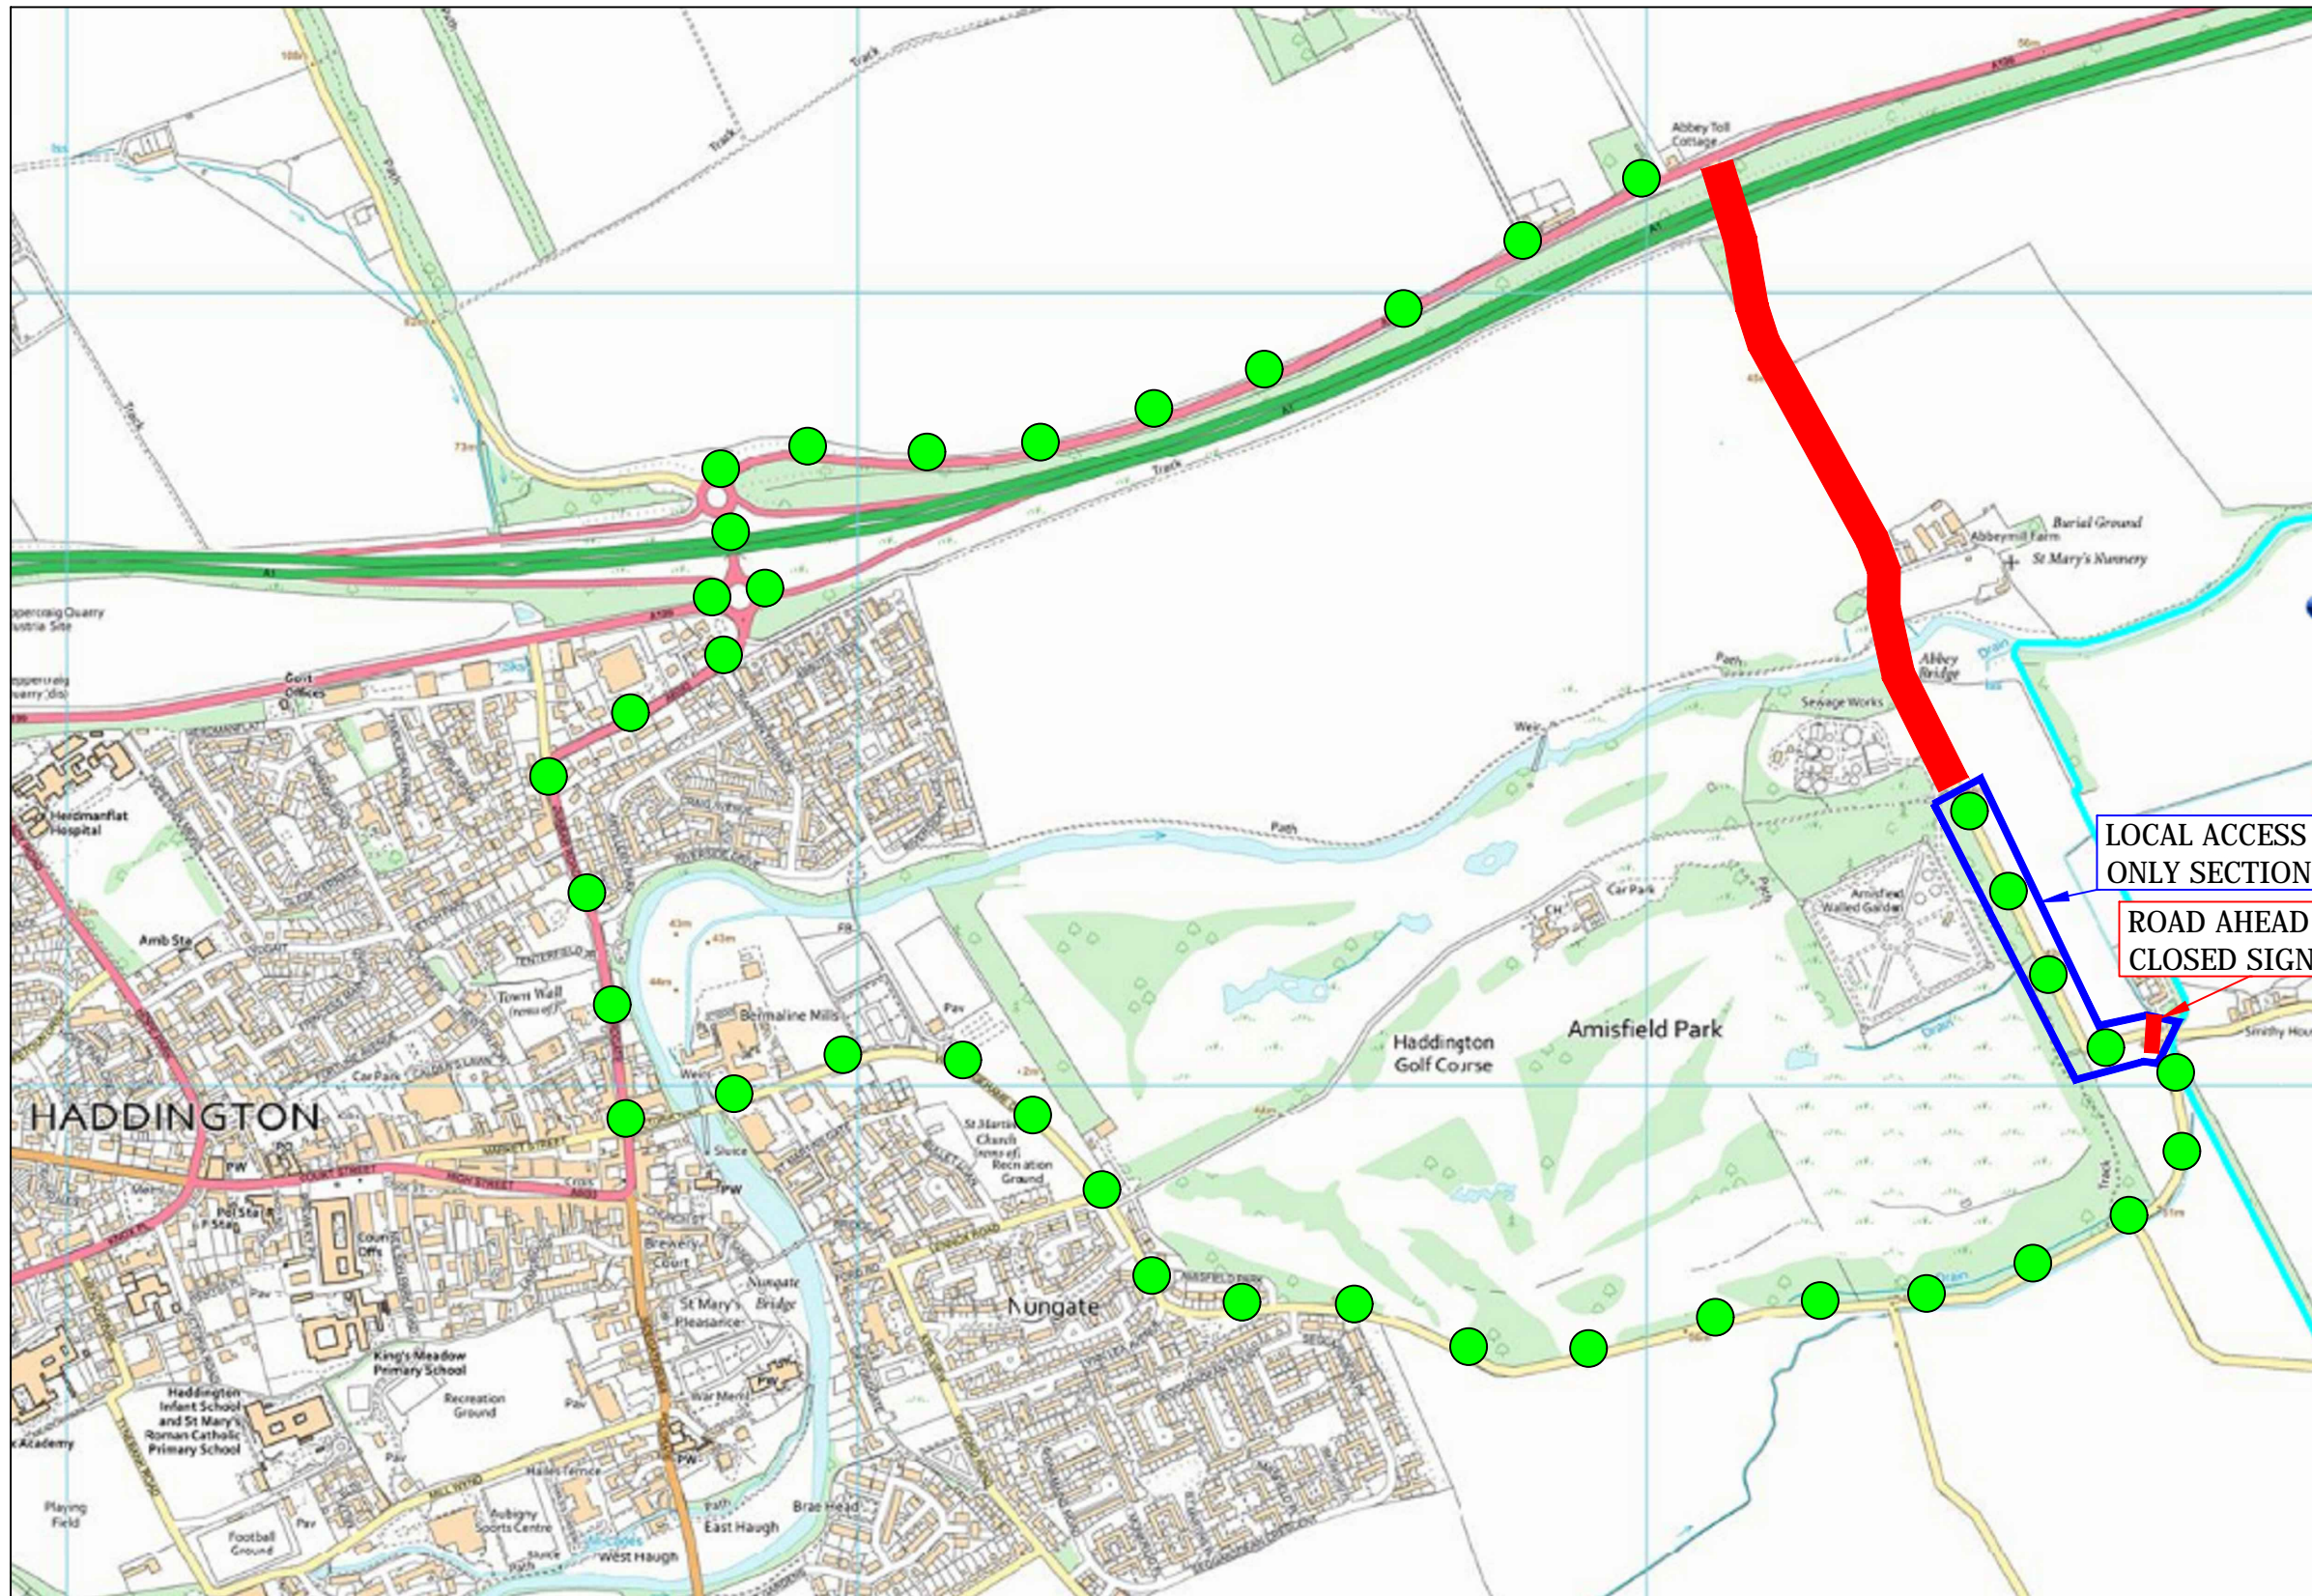

LEGEND

- DIVERSION ROUTE
- █ EXTENT OF ROAD CLOSURE

REVISION	DETAILS	BY	DATE

East Lothian Council
 Road Services
 John Muir House
 Haddington
 East Lothian
 EH41 3HA
 01620 827827

U152 ABBEYMILL FARM ROAD
EH41 3TE
CARRIAGEWAY PATCHING
ROAD CLOSURE - DIVERSION ROUTE

Date: JUNE 2019 Drawn by: R.McN
 Scale: N.T.S Checked by: CR

This map is based upon Ordnance Survey material with the permission of Ordnance Survey on behalf of the Controller of Her Majesty's Stationary Office © Crown copyright. Unauthorised reproduction infringes Crown copyright and may lead to prosecution or civil proceedings. East Lothian Council 1000 23381