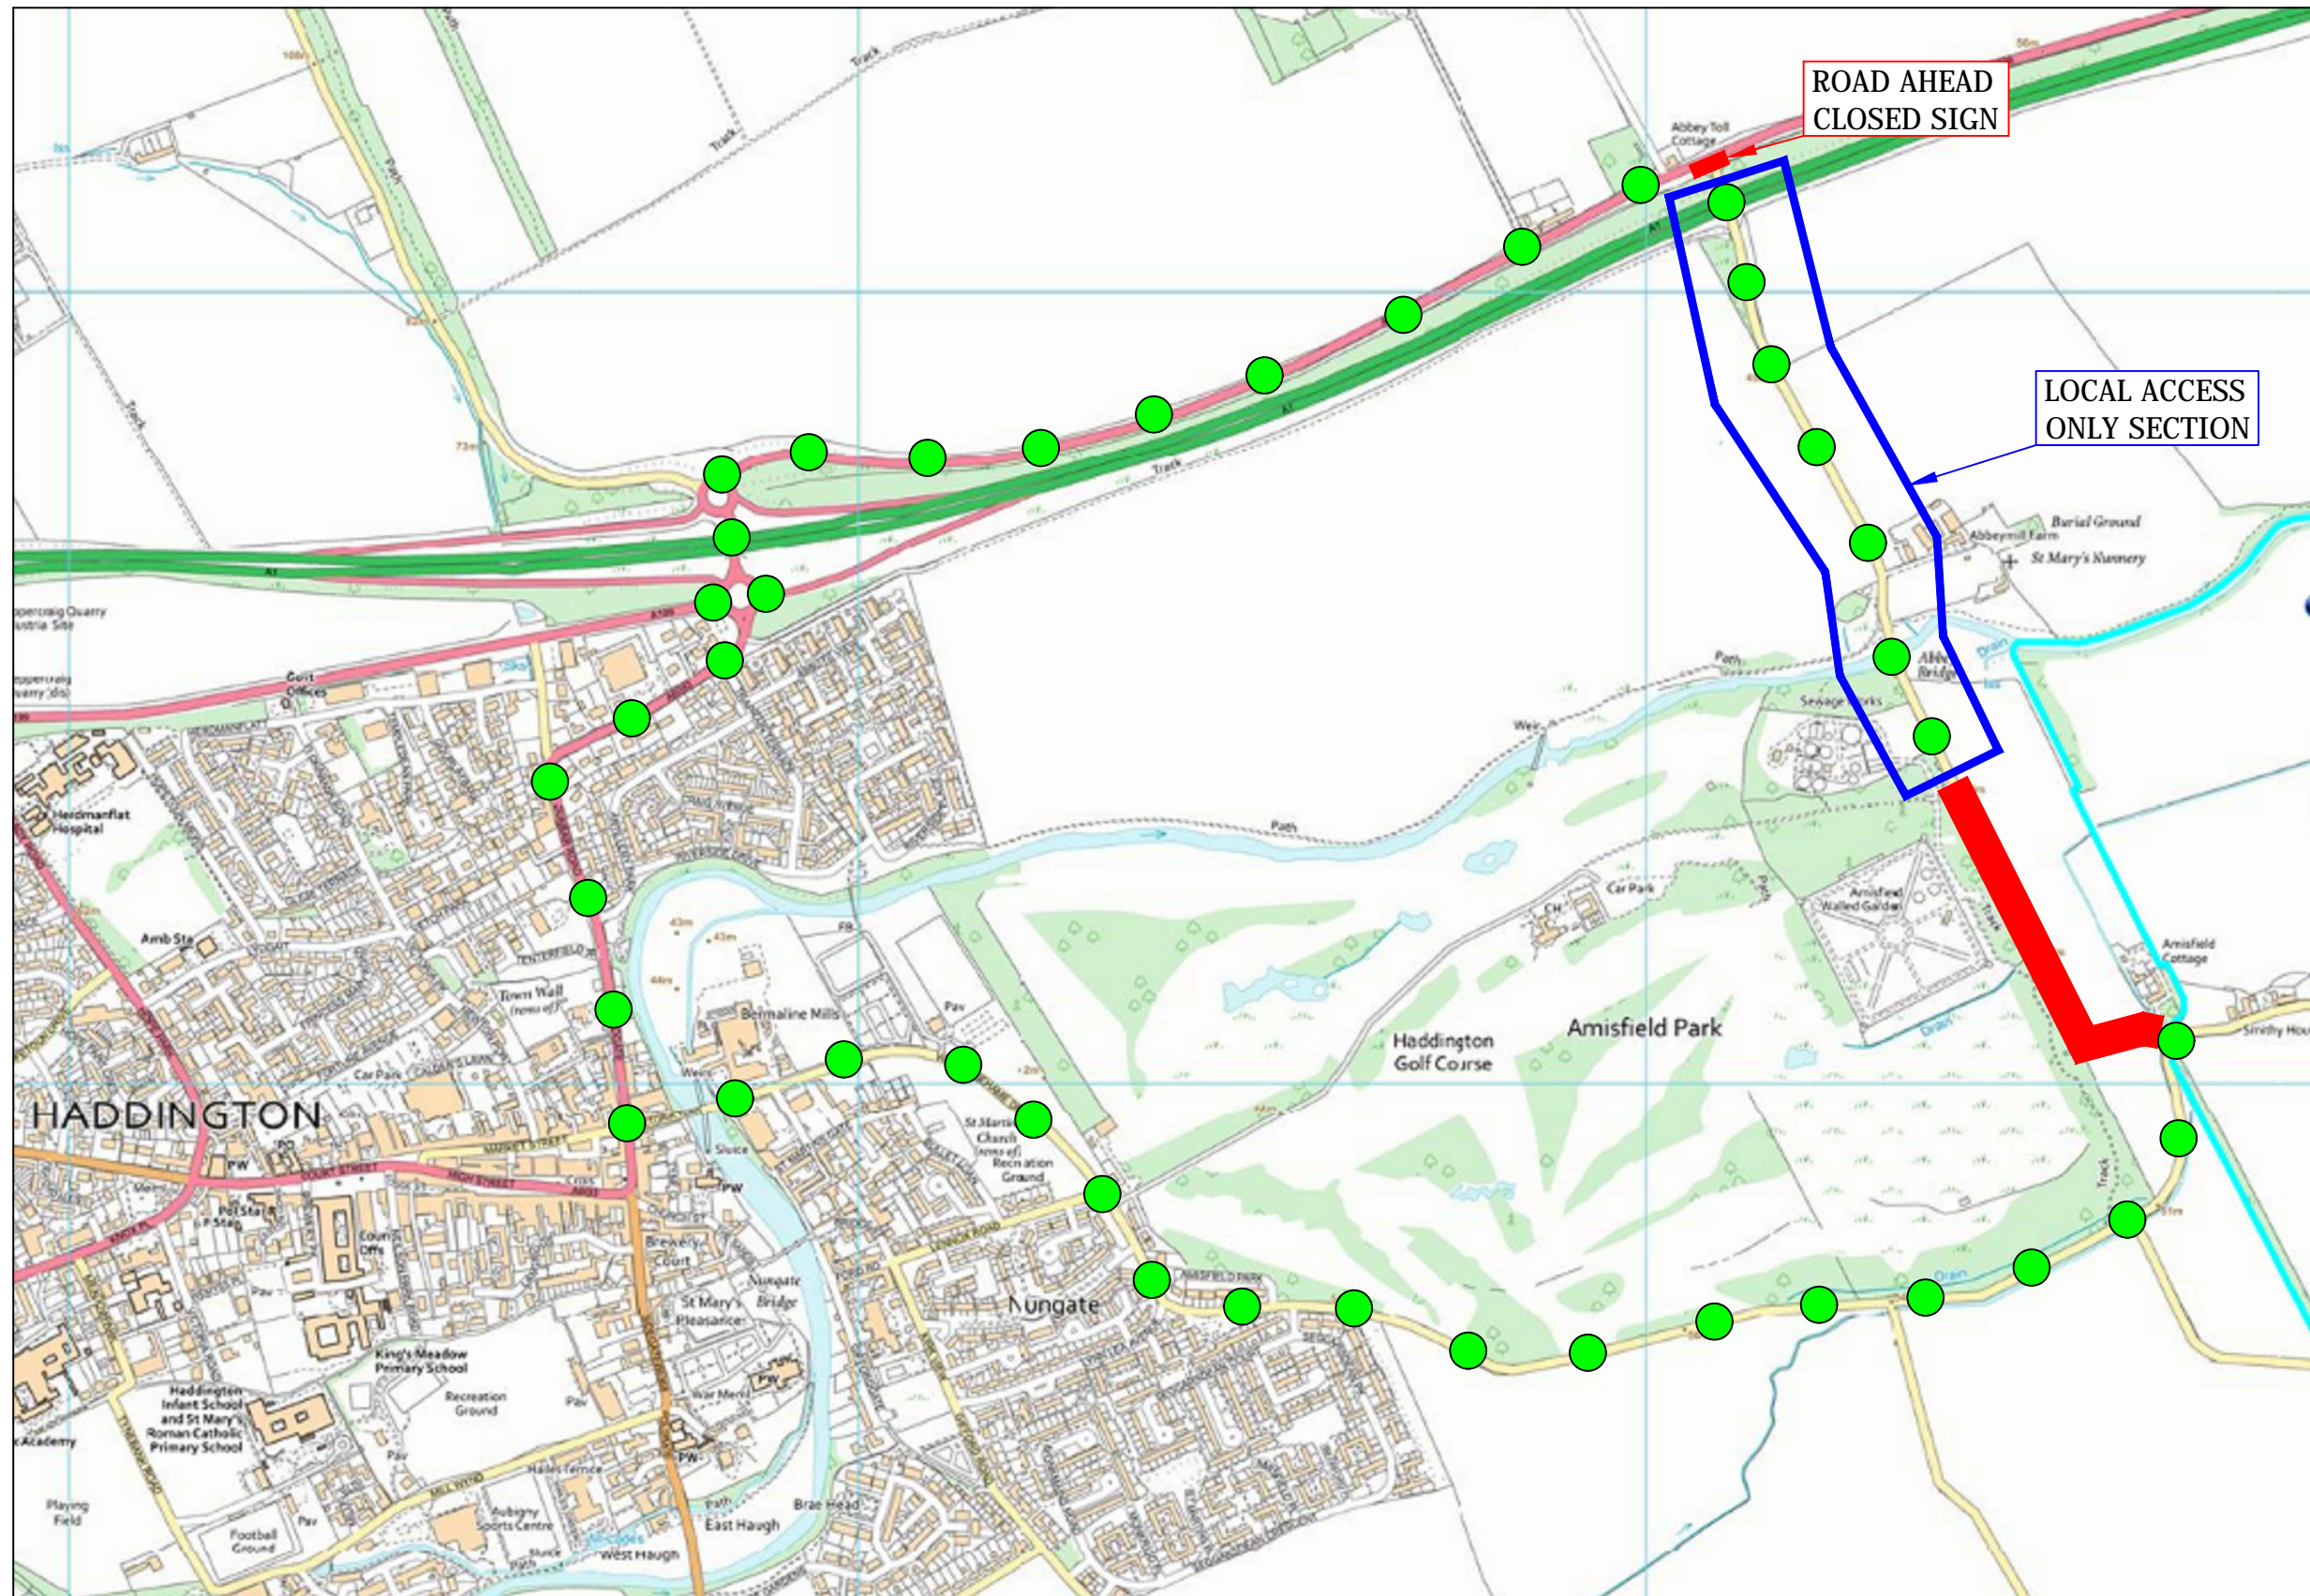

LEGEND

- DIVERSION ROUTE
- █ EXTENT OF ROAD CLOSURE

REVISION	DETAILS	BY	DATE

East Lothian Council
 Road Services
 John Muir House
 Haddington
 East Lothian
 EH41 3HA
 01620 827827

**U152 ABBEYMILL FARM ROAD
 EH41 3TE
 CARRIAGEWAY PATCHING
 ROAD CLOSURE - DIVERSION ROUTE**

Date: JUNE 2019
 Scale: N.T.S

Drawn by: R.McN
 Checked by: CR