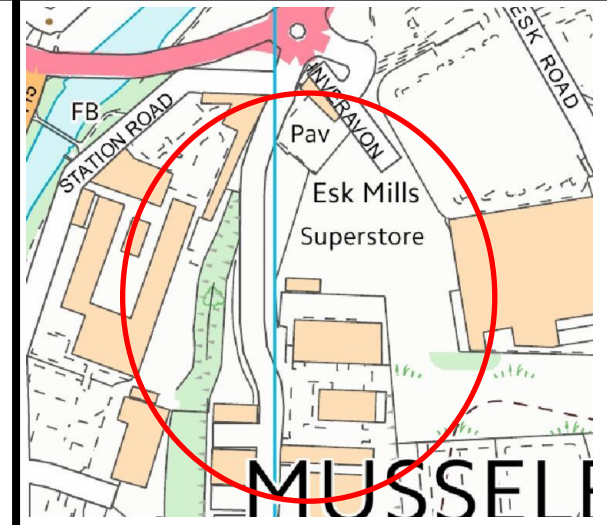

EAST LOTHIAN COUNCIL: ROAD NETWORK MANAGEMENT

Reproduced by permission of Ordnance Survey on behalf of HMSO. (C) Crown Copyright and database right 2011. All rights reserved.

Location: Inveresk Industrial Estate, Musselburgh

Description: Areas A, B & C, shown zebra hatched to be stopped up.

East Lothian Council
 Transportation Department
 Road Network Management
 John Muir House
 Haddington
 EH41 3HA
 Tel: 01620 827827

Date: 10/02/2018
 Scale: NTS