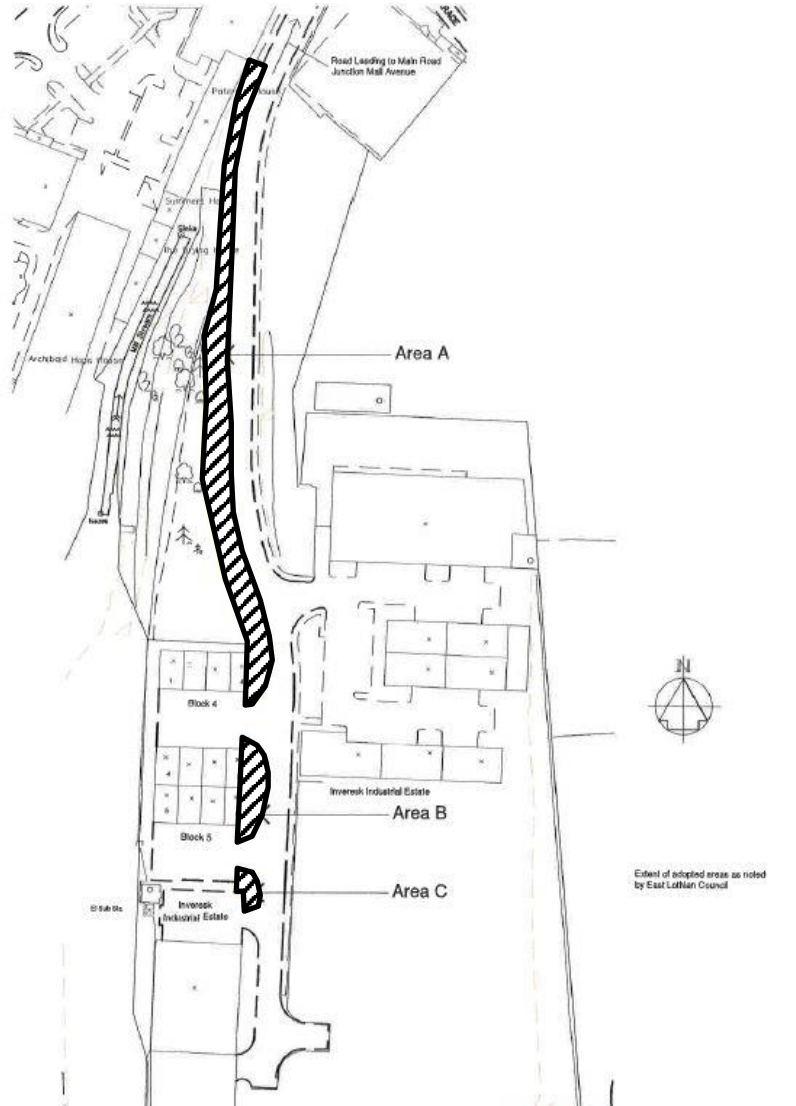

EAST LOTHIAN COUNCIL: ROAD NETWORK MANAGEMENT

Reproduced by permission of Ordnance Survey on behalf of HMSO. (C) Crown Copyright and database right 2011. All rights reserved.

Location: Inveresk Industrial Estate, Musselburgh

Description: Areas A, B & C, shown zebra hatched to be stopped up.

East Lothian Council
 Transportation Department
 Road Network Management
 John Muir House
 Haddington
 EH41 3HA
 Tel: 01620 827827

Date: 10/02/2018
 Scale: NTS