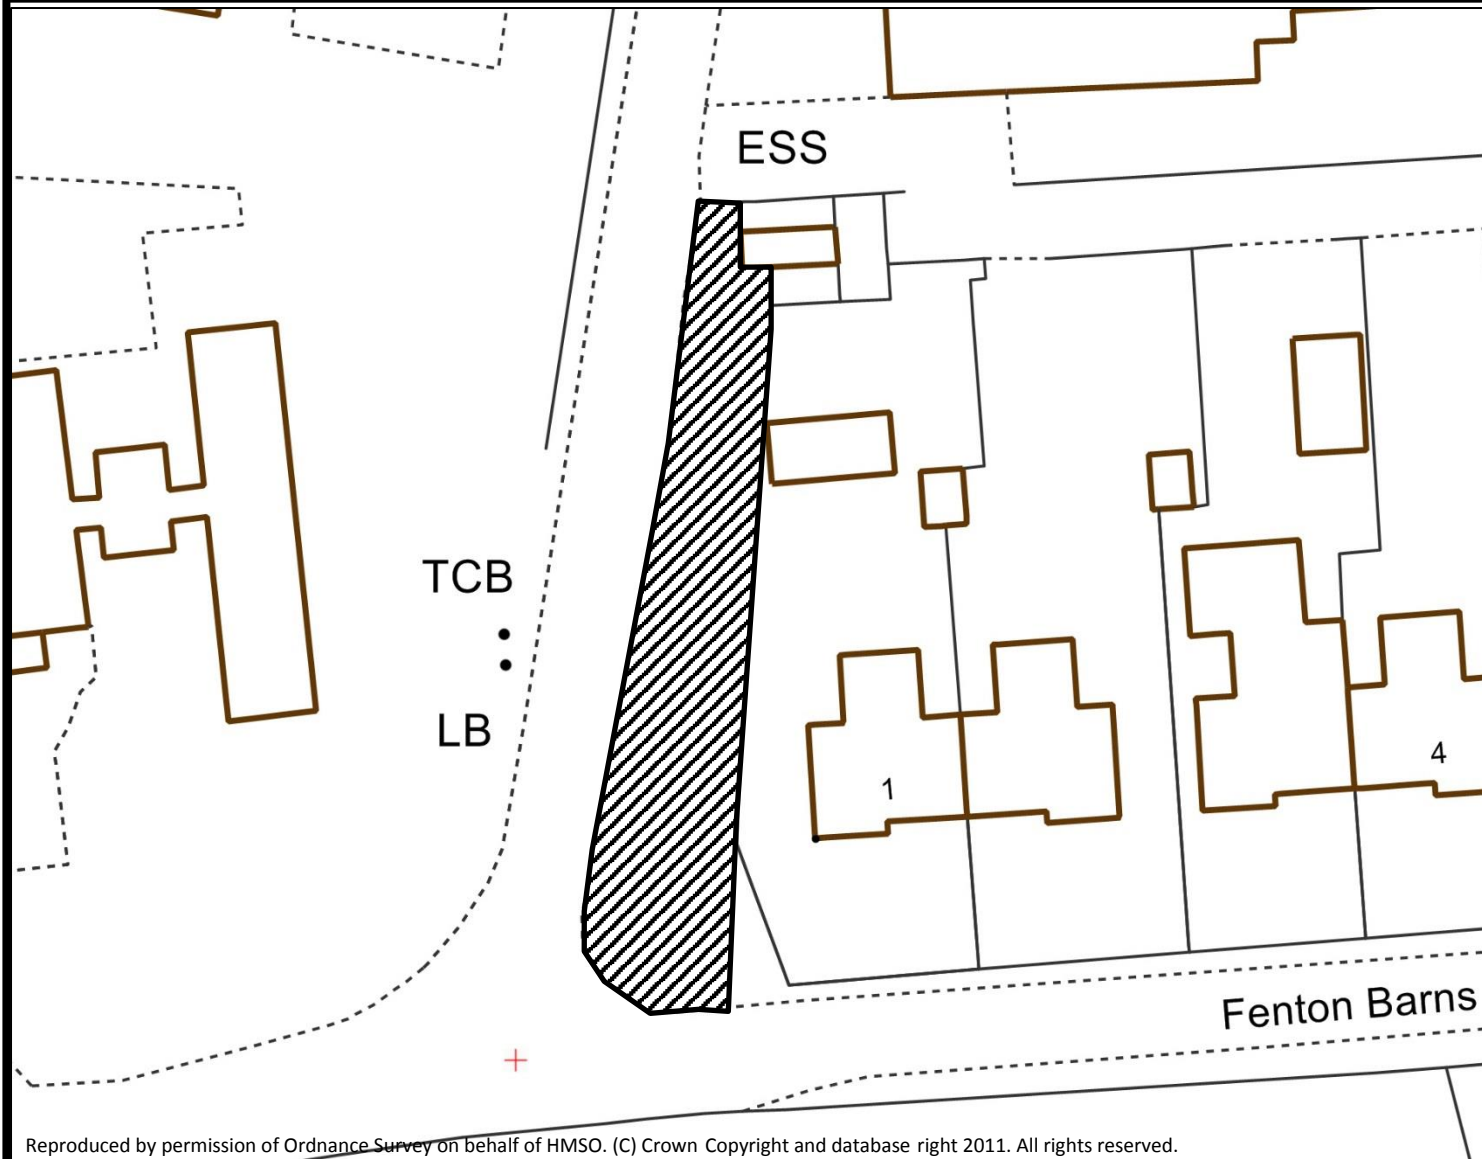

EAST LOTHIAN COUNCIL: ROAD NETWORK MANAGEMENT

Reproduced by permission of Ordnance Survey on behalf of HMSO. (C) Crown Copyright and database right 2011. All rights reserved.

Location: U224, Fenton Barns Farm Cottages

Description: Zebra hatched area to be stopped up

East Lothian Council
Transportation Department
Road Network Management
John Muir House
Haddington
EH41 3HA
Tel: 01620 827827

Date: 10/02/2018
Scale: NTS

Drawn by: KS
Checked by: PNF