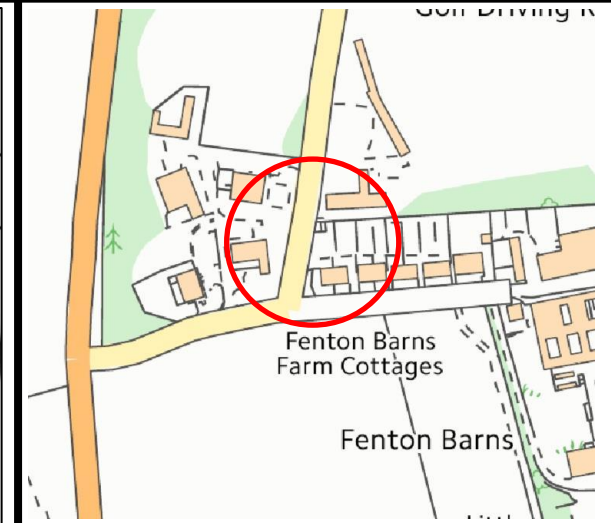

EAST LOTHIAN COUNCIL: ROAD NETWORK MANAGEMENT

Reproduced by permission of Ordnance Survey on behalf of HMSO. (C) Crown Copyright and database right 2011. All rights reserved.

Location: U224, Fenton Barns Farm Cottages

Description: Zebra hatched area to be stopped up

East Lothian Council
Transportation Department
Road Network Management
John Muir House
Haddington
EH41 3HA
Tel: 01620 827827

Date: 10/02/2018
Scale: NTS

Drawn by: KS
Checked by: PNF