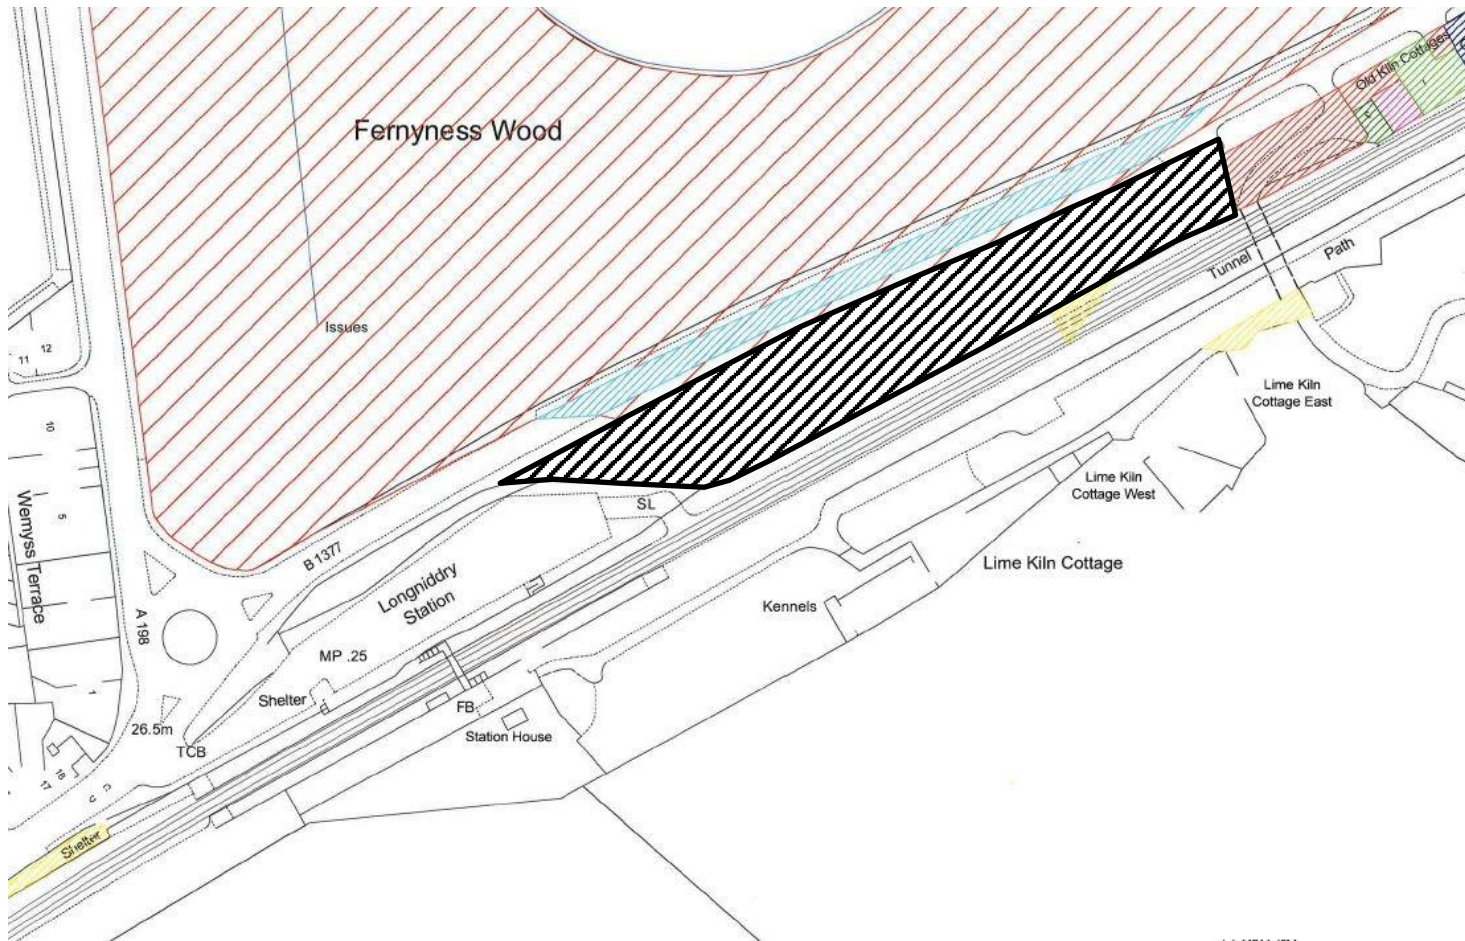

# EAST LoTHIAN COUNCIL: ROAD NETWORK MANAGEMENT

Reproduced by permission of Ordnance Survey on behalf of HMSO. (C) Crown Copyright and database right 2011. All rights reserved.

**Location:** Former B1377, Limekilns, Longniddry

**Description:** Area zebra hatched to be stopped up

East Lothian Council  
 Transportation Department  
 Road Network Management  
 John Muir House  
 Haddington  
 EH41 3HA  
 Tel: 01620 827827

**Date:** 10/02/2018  
**Scale:** NTS