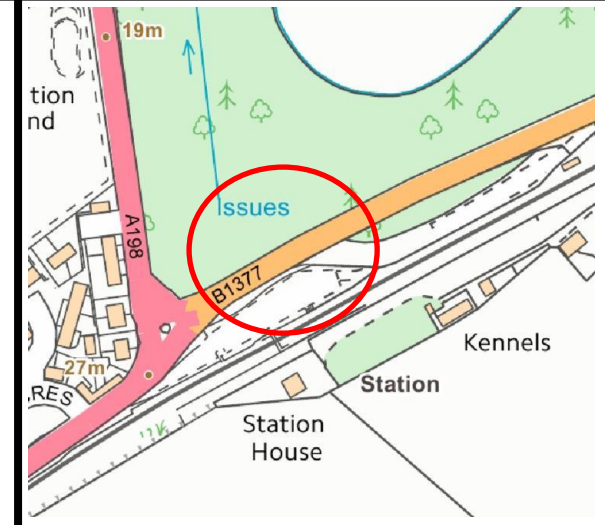

# EAST LoTHIAN COUNCIL: ROAD NETWORK MANAGEMENT

Reproduced by permission of Ordnance Survey on behalf of HMSO. (C) Crown Copyright and database right 2011. All rights reserved.

**Location:** Former B1377, Limekilns, Longniddry

**Description:** Area zebra hatched to be stopped up

East Lothian Council  
 Transportation Department  
 Road Network Management  
 John Muir House  
 Haddington  
 EH41 3HA  
 Tel: 01620 827827

**Date:** 10/02/2018  
**Scale:** NTS