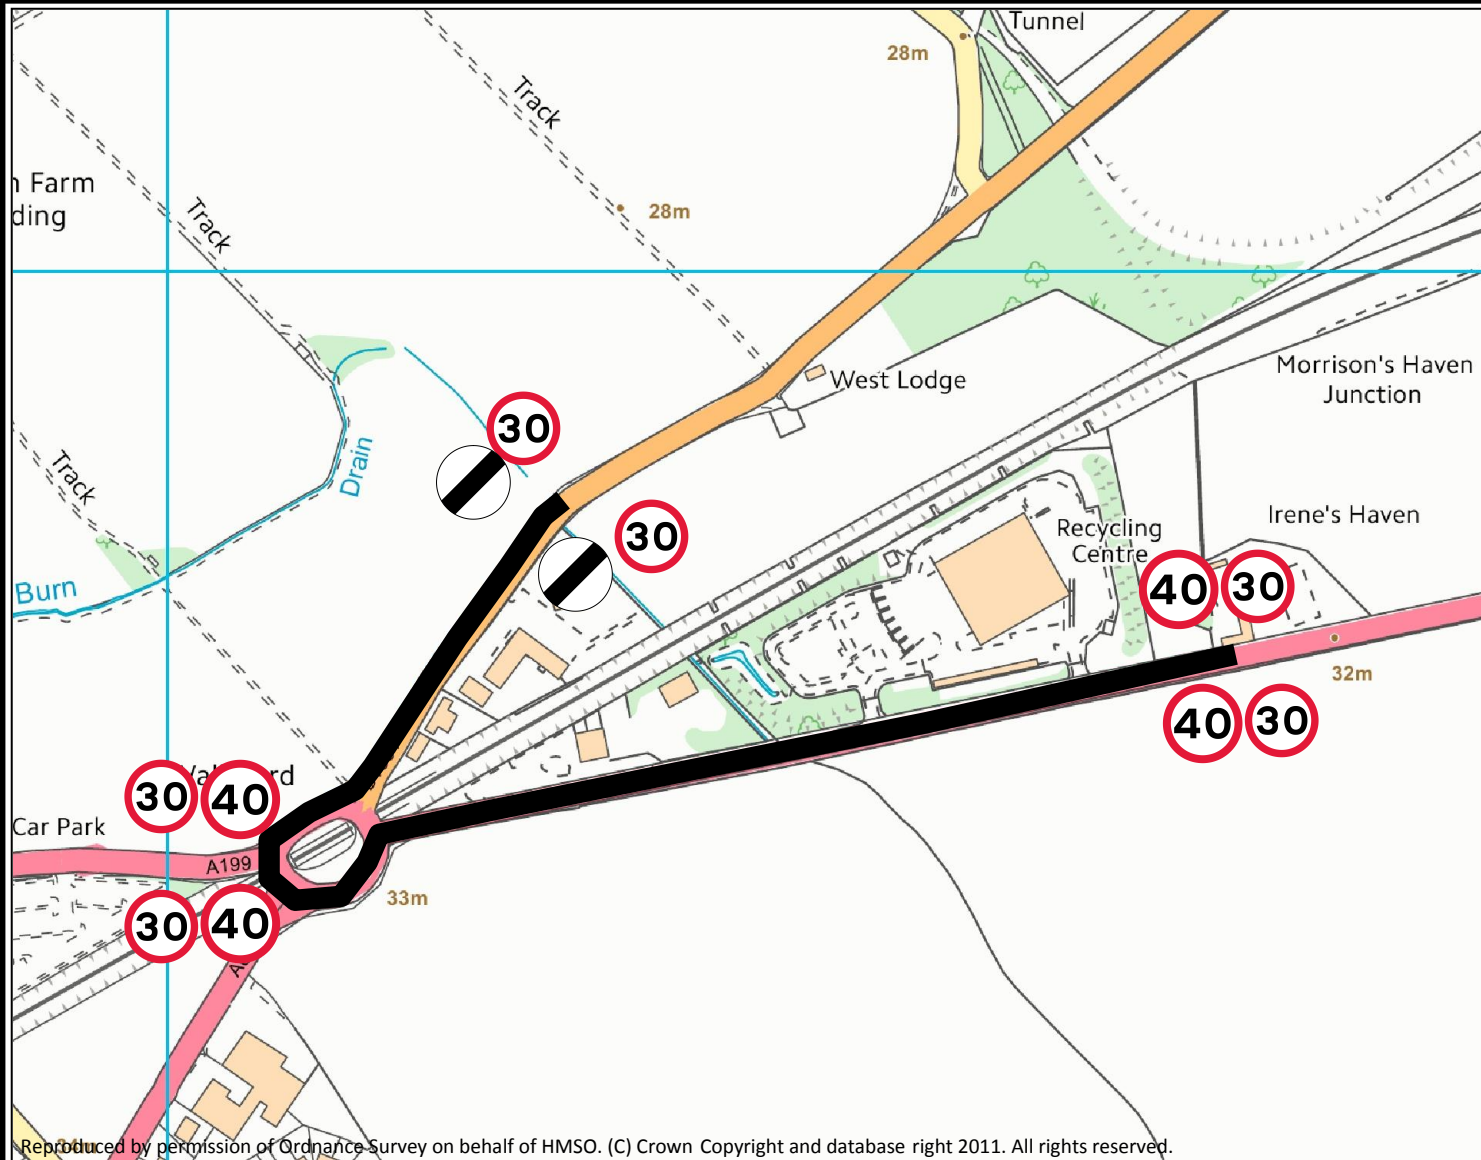

EAST LOTHIAN COUNCIL: ROAD NETWORK MANAGEMENT

Location: A199 and B1361, Wallyford Toll, Wallyford

Description: Proposed new 30mph speed restriction

East Lothian Council
 Transportation Department
 Road Network Management
 John Muir House
 Haddington
 EH41 3HA
 Tel: 01620 827827

Date: 19/08/2017
 Scale: NTS

Drawn by: KS
 Checked by: PNF

DRG. NO. TO – 222/17