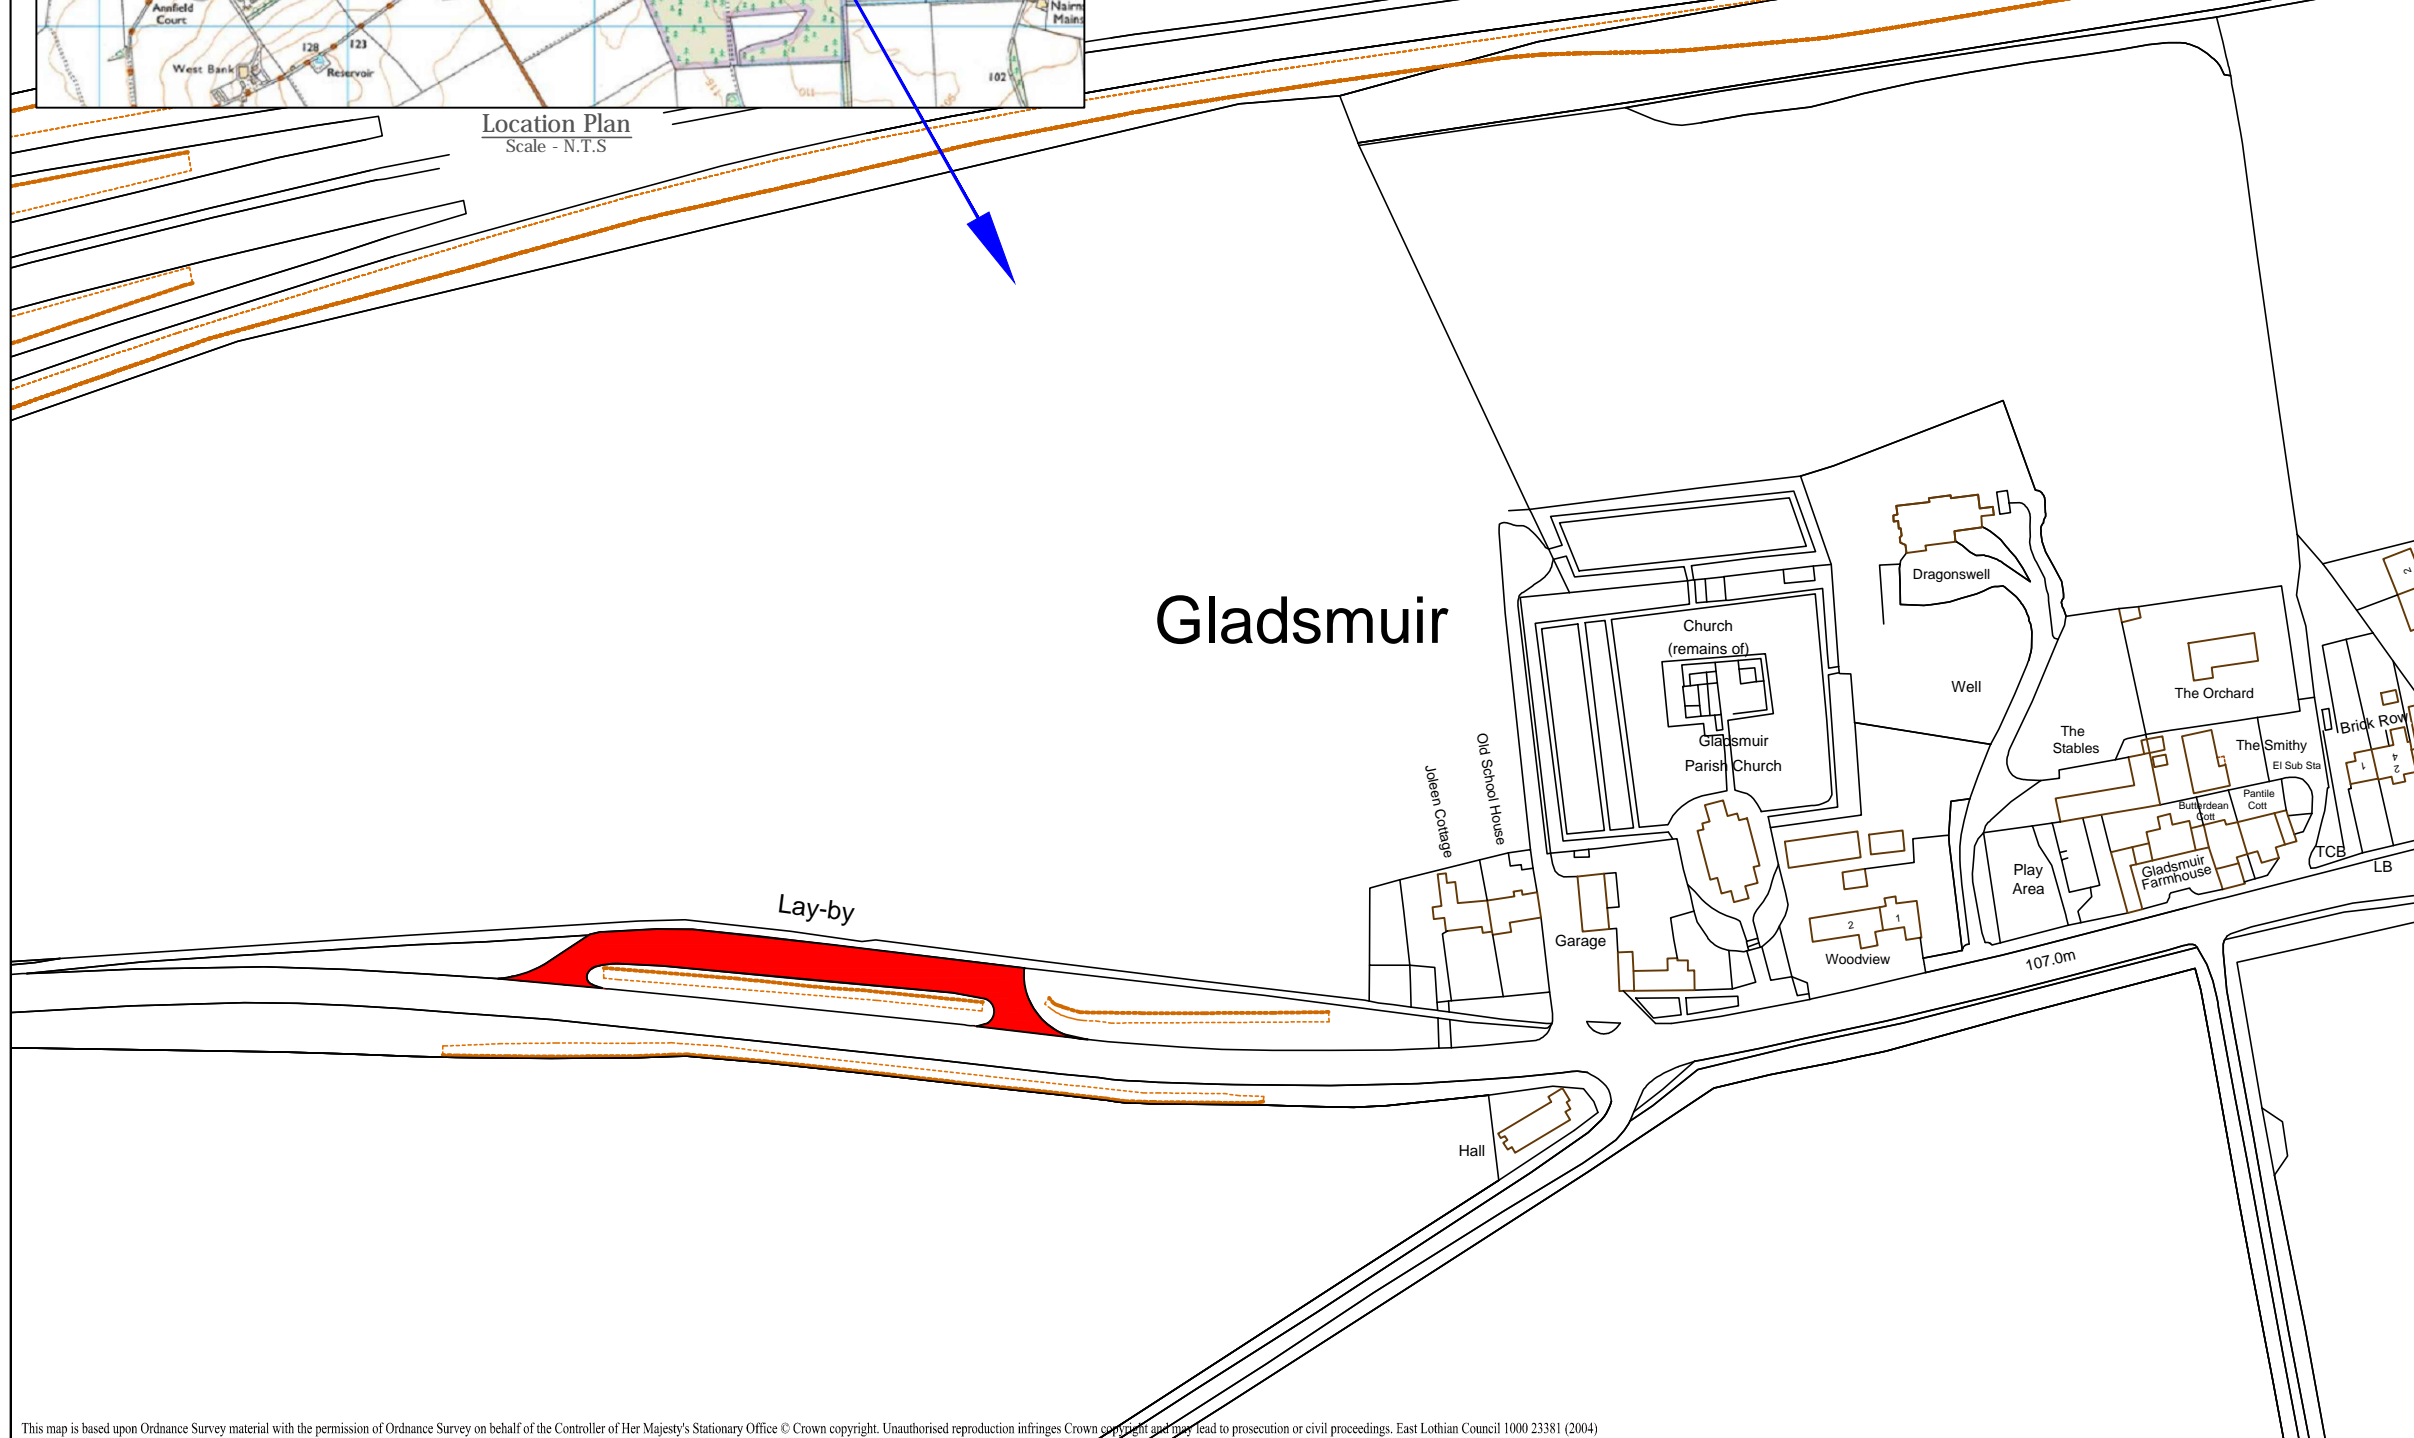

Location Plan
Scale - N.T.S

Legend

 Extent of Road Closure
Dates : Monday 19th June to Friday 11th August 2017

REVISION	DETAILS	BY	DATE

East Lothian Council
Partnership and Services for Communities
Infrastructure
John Muir House
Haddington
East Lothian
EH41 3HA
Tel: 01620 827827

A199 Gladsmuir Layby
Temporary Closure
Storage of Surface Dressing Material

Date: June 2017
Scale: 1:2000 (A3)
Drawn by: JB
Checked by: GO

This map is based upon Ordnance Survey material with the permission of Ordnance Survey on behalf of the Controller of Her Majesty's Stationary Office © Crown copyright. Unauthorised reproduction infringes Crown copyright and may lead to prosecution or civil proceedings. East Lothian Council 1000 23381 (2004)