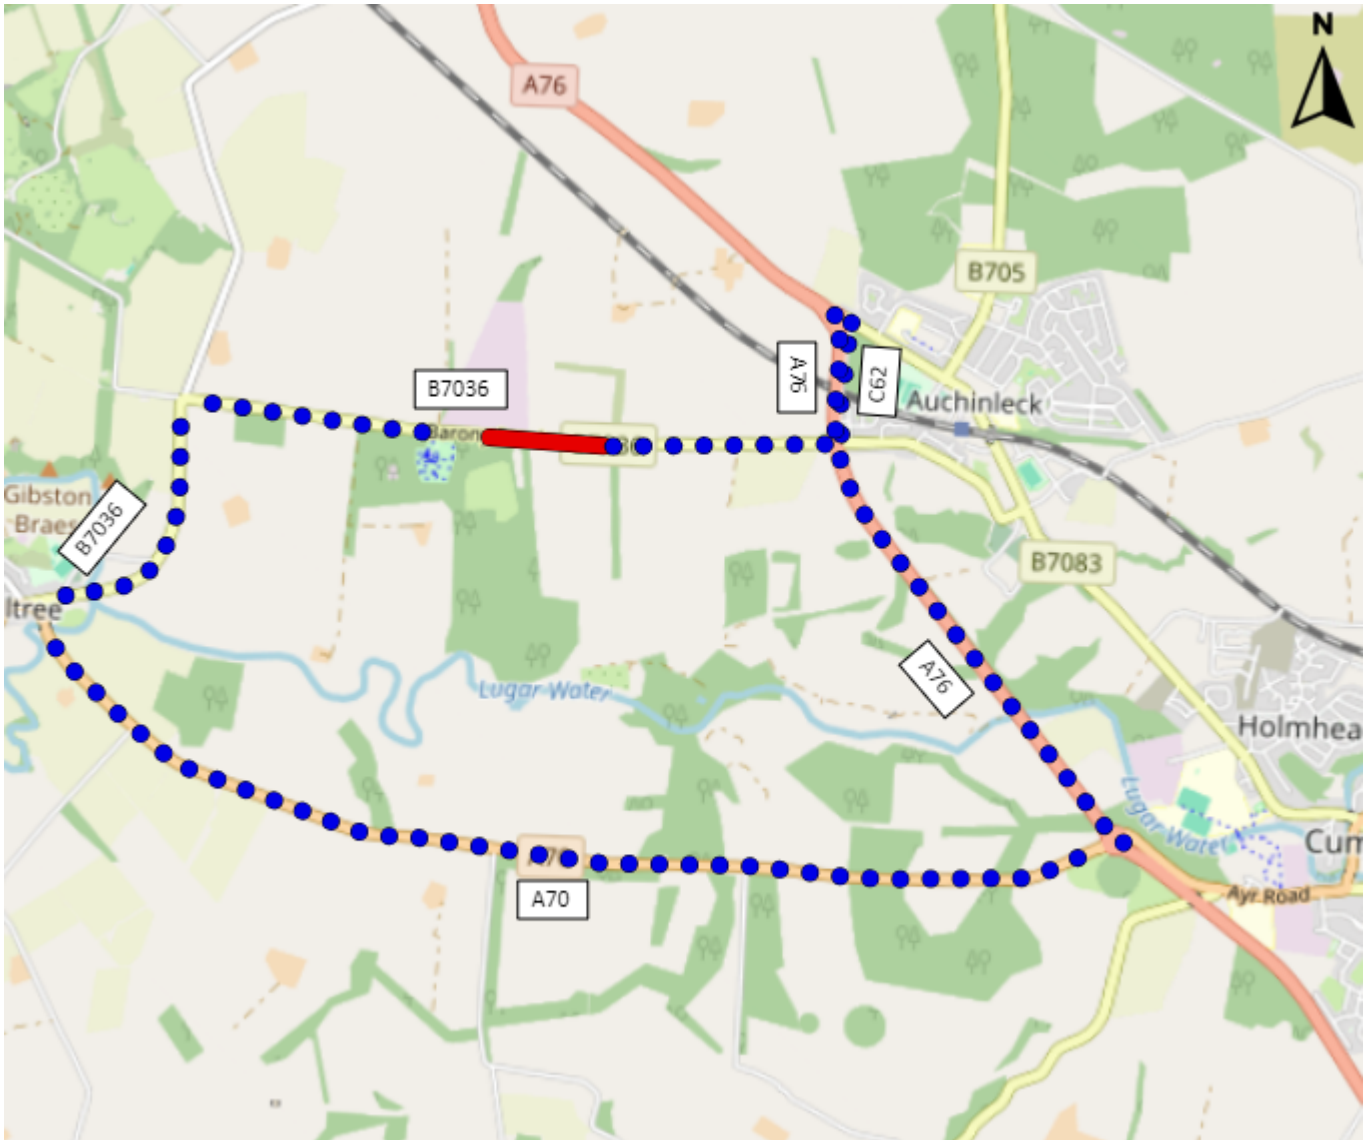

East Ayrshire Council
(B7036 Barony Road, Auchinleck)
(Temporary Road Closure) Order 2024

Legend:  Road Closure,  Primary Diversion