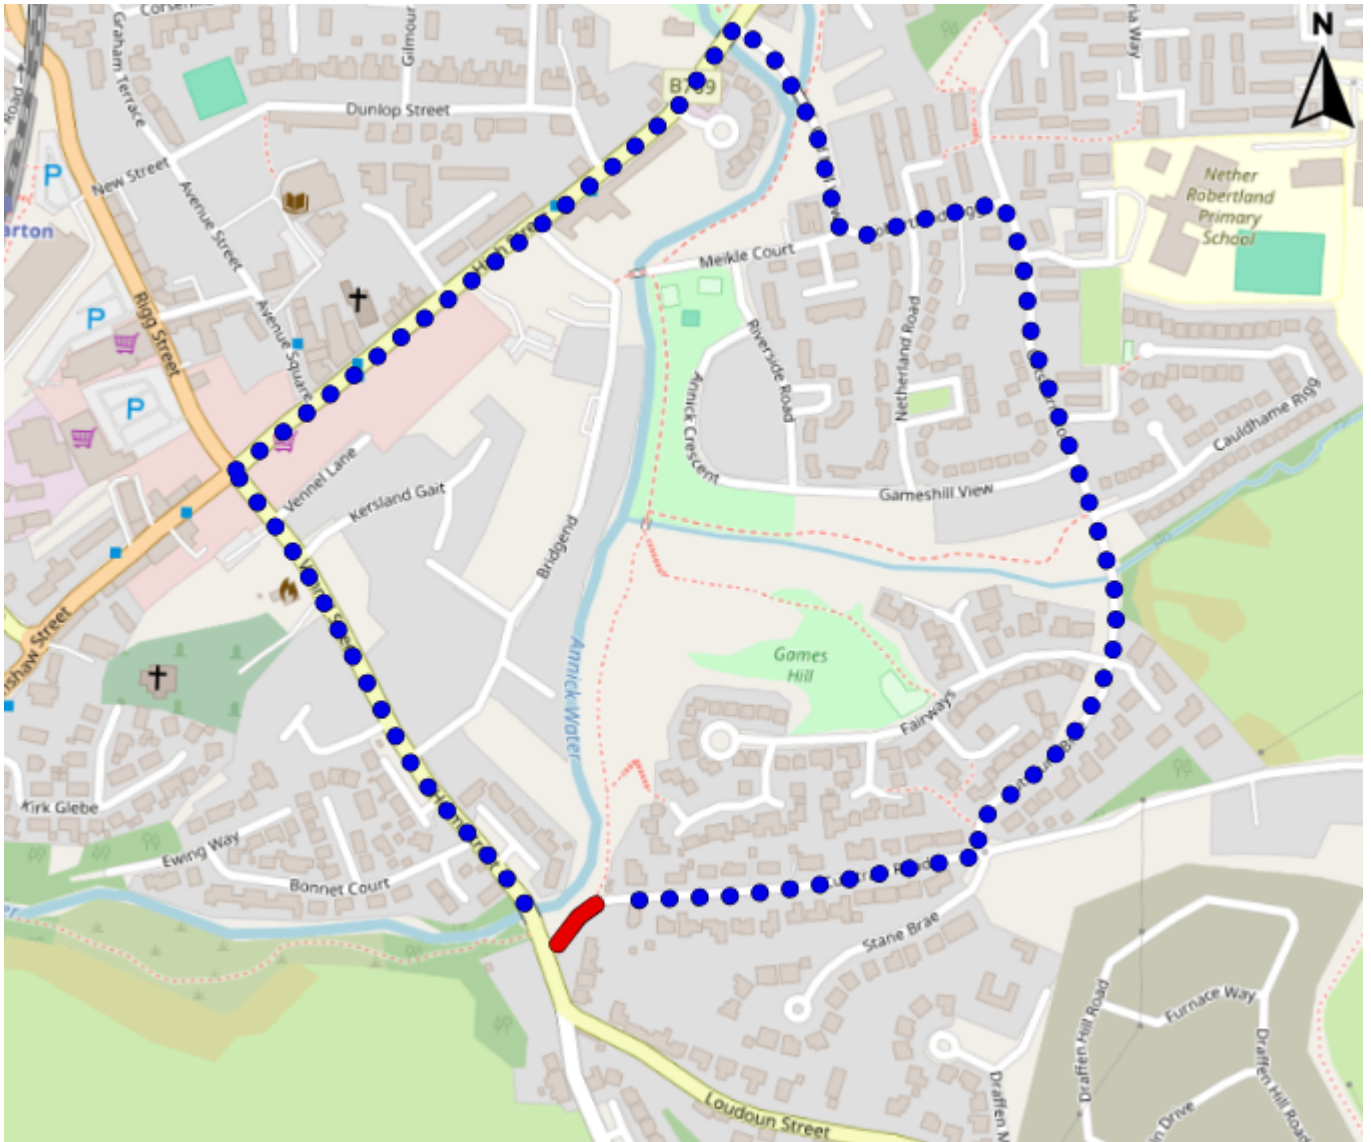

East Ayrshire Council
(Cutstraw Road , Stewarton)
(Temporary Road Closure) Order 2024

Legend:  Road Closure,  Primary Diversion