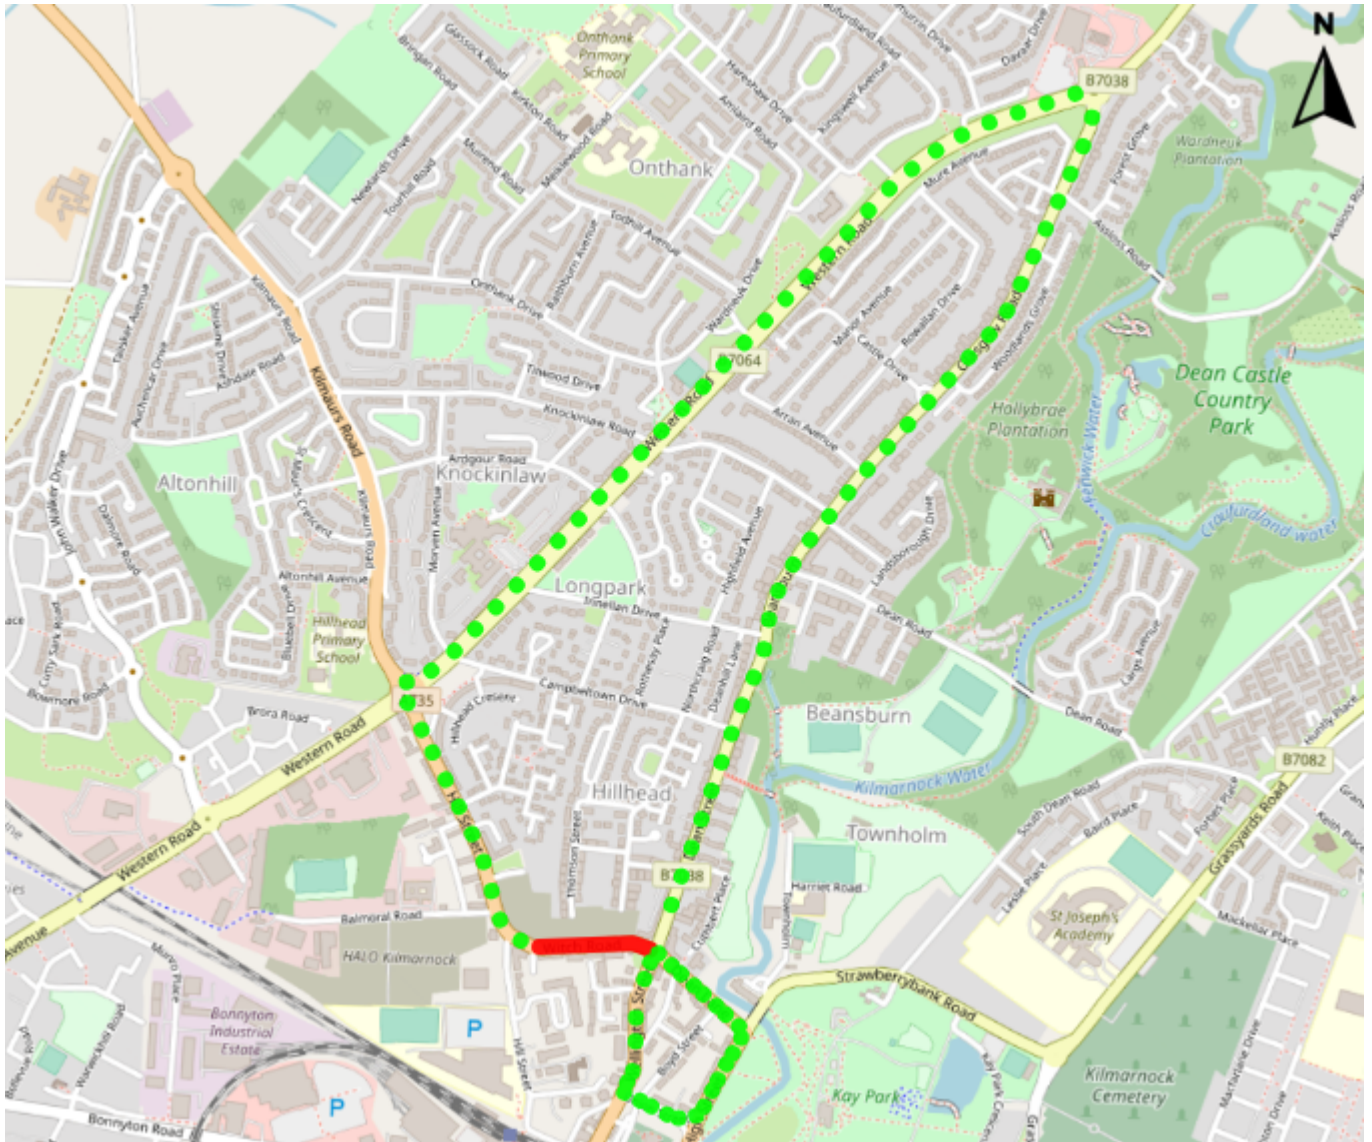

East Ayrshire Council
 (Witch Road , Kilmarnock ,)
 (Temporary Road Closure) Notice 2023

Legend: — Road Closure, ●●●●● Alternative Route,