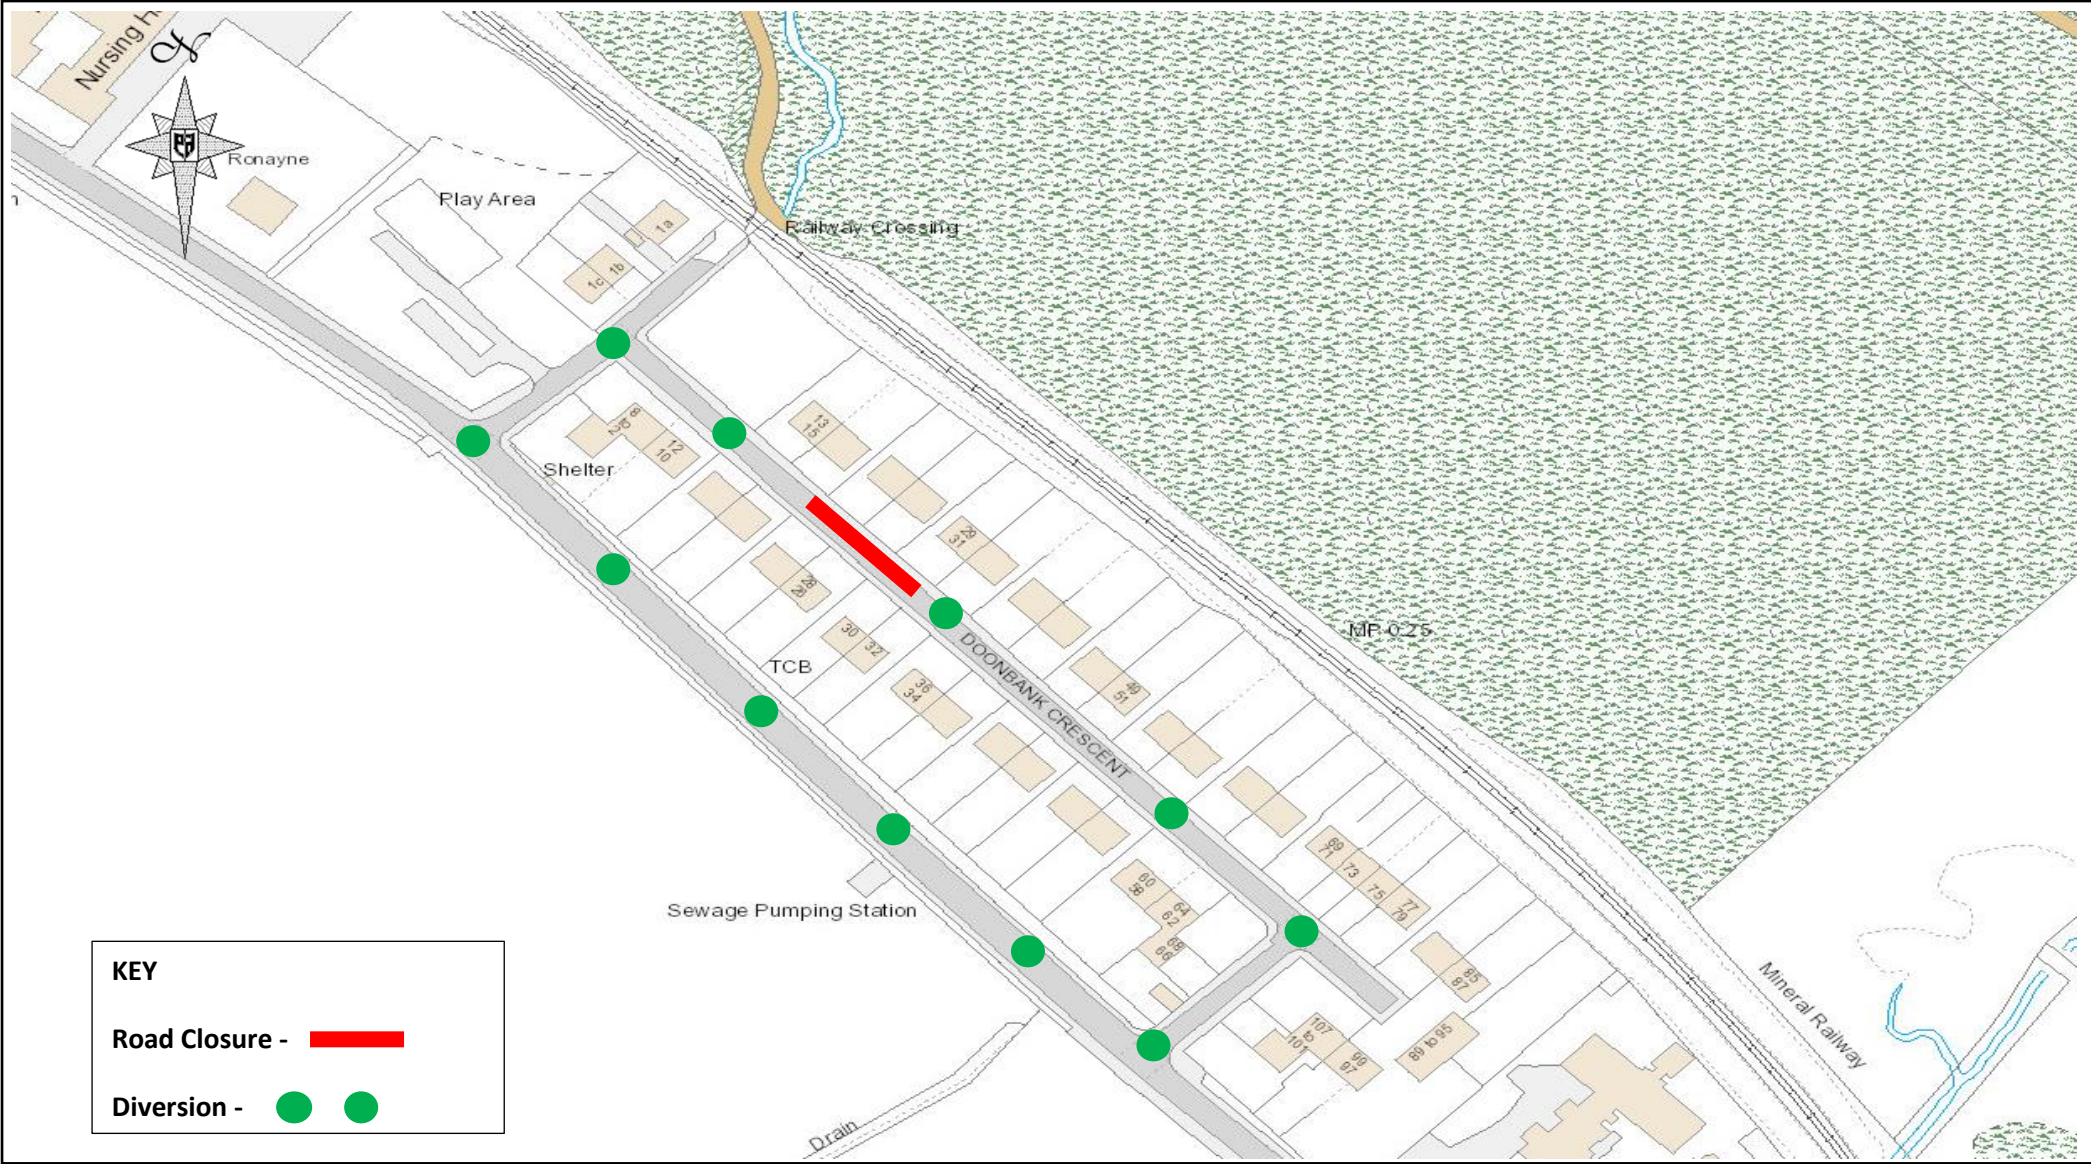

Plan 1 illustrating restriction in East Ayrshire Council (Doonbank Crescent, Patna) (Temporary Road Closure) Order 2022 ARA-EAC 2022 Order 114

Enquiries to -
Kevin Braidwood
Head of Roads - Ayrshire Roads Alliance
Opera House,
8, John Finnie Street, Kilmarnock KA1 1DD
Tel: 01563 503160