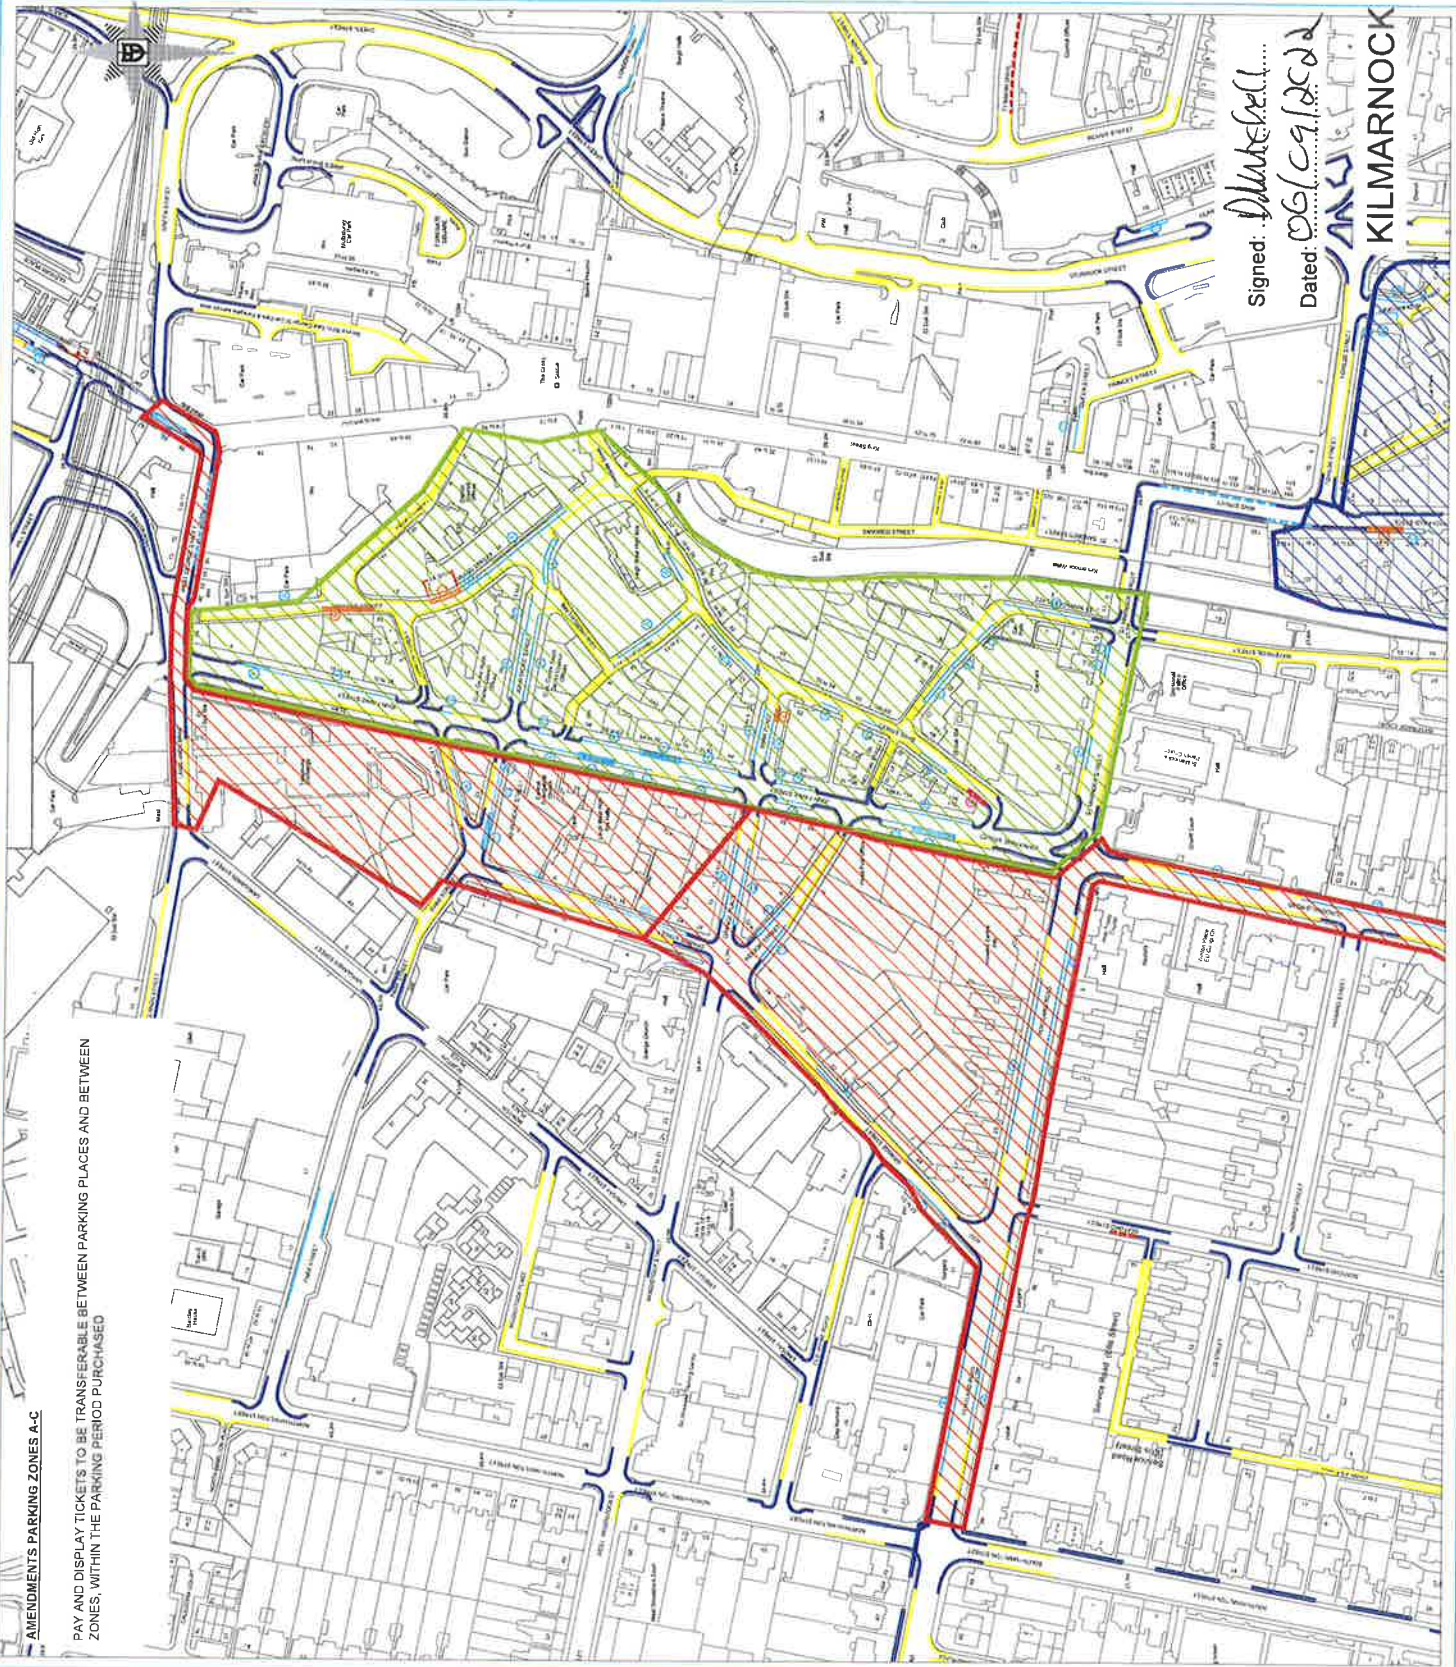

**EAST AYRSHIRE COUNCIL**  
 (Various Roads within East Ayrshire)  
 (Waiting and Loading Restriction  
 and Designated Parking Places)  
 (Amendments)  
 Order 2022

Scale: 1: 2500 Date: August 2022  
 Drawing prepared at:  
 Opera House, 8 John Finnie Street,  
 Kilmarnock, KA1 1DD

**KEY**

-  ZONE A - existing
-  ZONE B - existing
-  ZONE C - existing

**MADE AMENDMENTS**

SEE DETAIL ON PLAN

Signed: *D. Whitehead*  
 Dated: 06/09/2022

**KILMARNOCK**