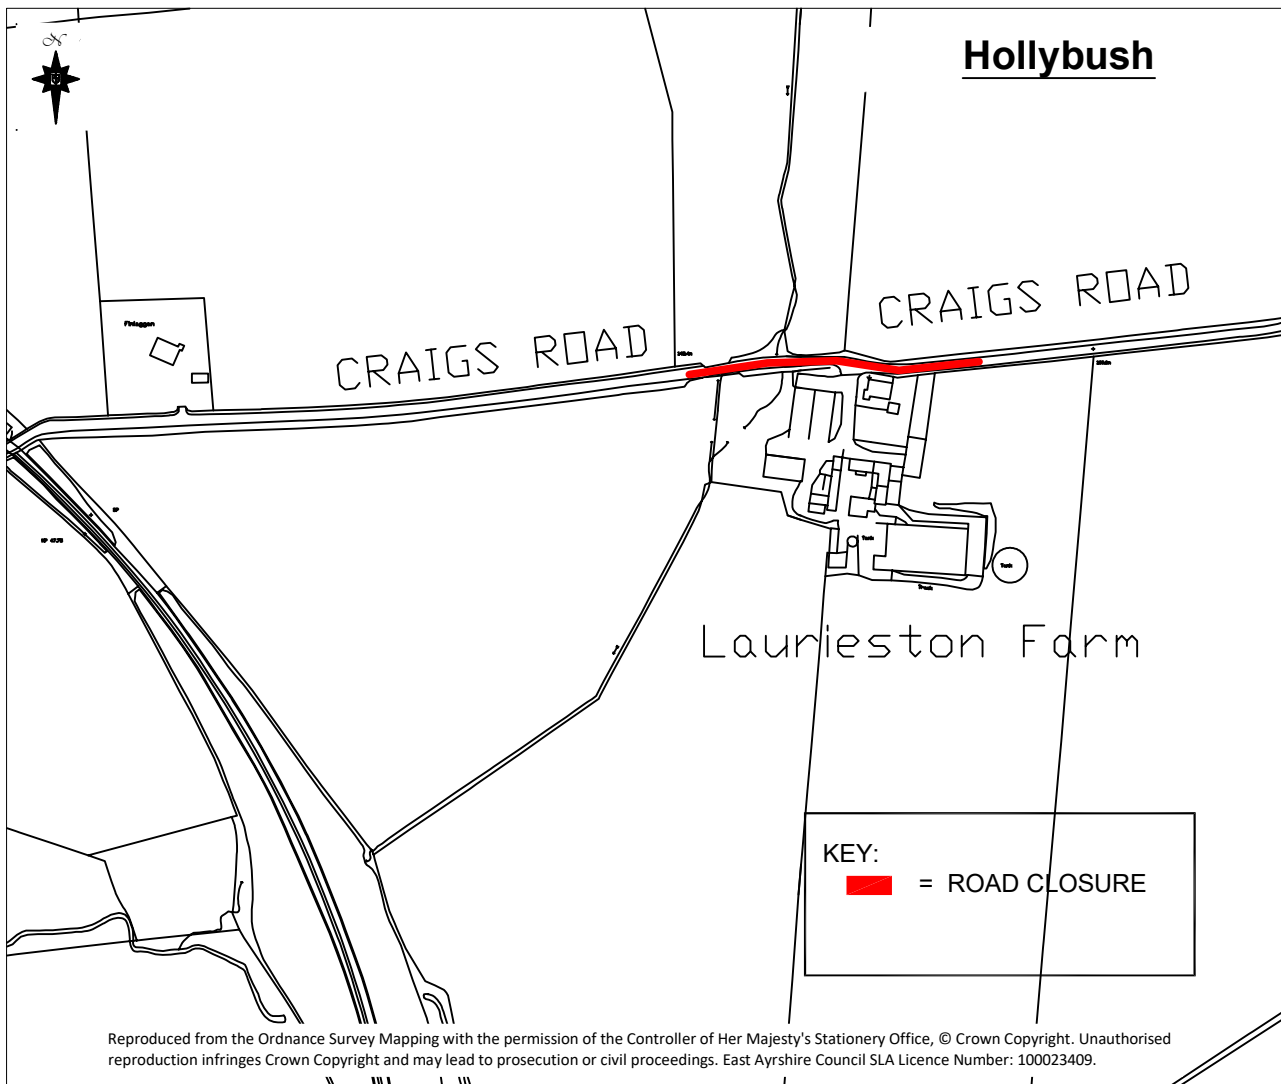

**East Ayrshire Council
(Craigs Road, Hollybush) (Temporary Road Closure) Notice 2022**

NOTICE is hereby given that under Section 14(2) of the Road Traffic Regulation Act 1984, as amended, and of all other enabling powers, use of the following road by the under noted classes of vehicle shall be restricted as stated herein -

Name of road - Craigs Road, Hollybush
Affected length of road - From a point 75 metres east from Laurieston Farm to a point 75 metres west of Laurieston Farm
Nature and period of restriction - **Road Closure from 09:00 hours Thursday 4th August 2022 to 17:00 hours Thursday 4th August 2022.**

Alternative route:
Diverted Traffic should proceed via B730 to A713 and Vice Versa.

Signed -

Date - 22/07/22

.....
p.p Head of Roads - Ayrshire Roads Alliance

Reproduced from the Ordnance Survey Mapping with the permission of the Controller of Her Majesty's Stationery Office, © Crown Copyright. Unauthorised reproduction infringes Crown Copyright and may lead to prosecution or civil proceedings. East Ayrshire Council SLA Licence Number: 100023409.