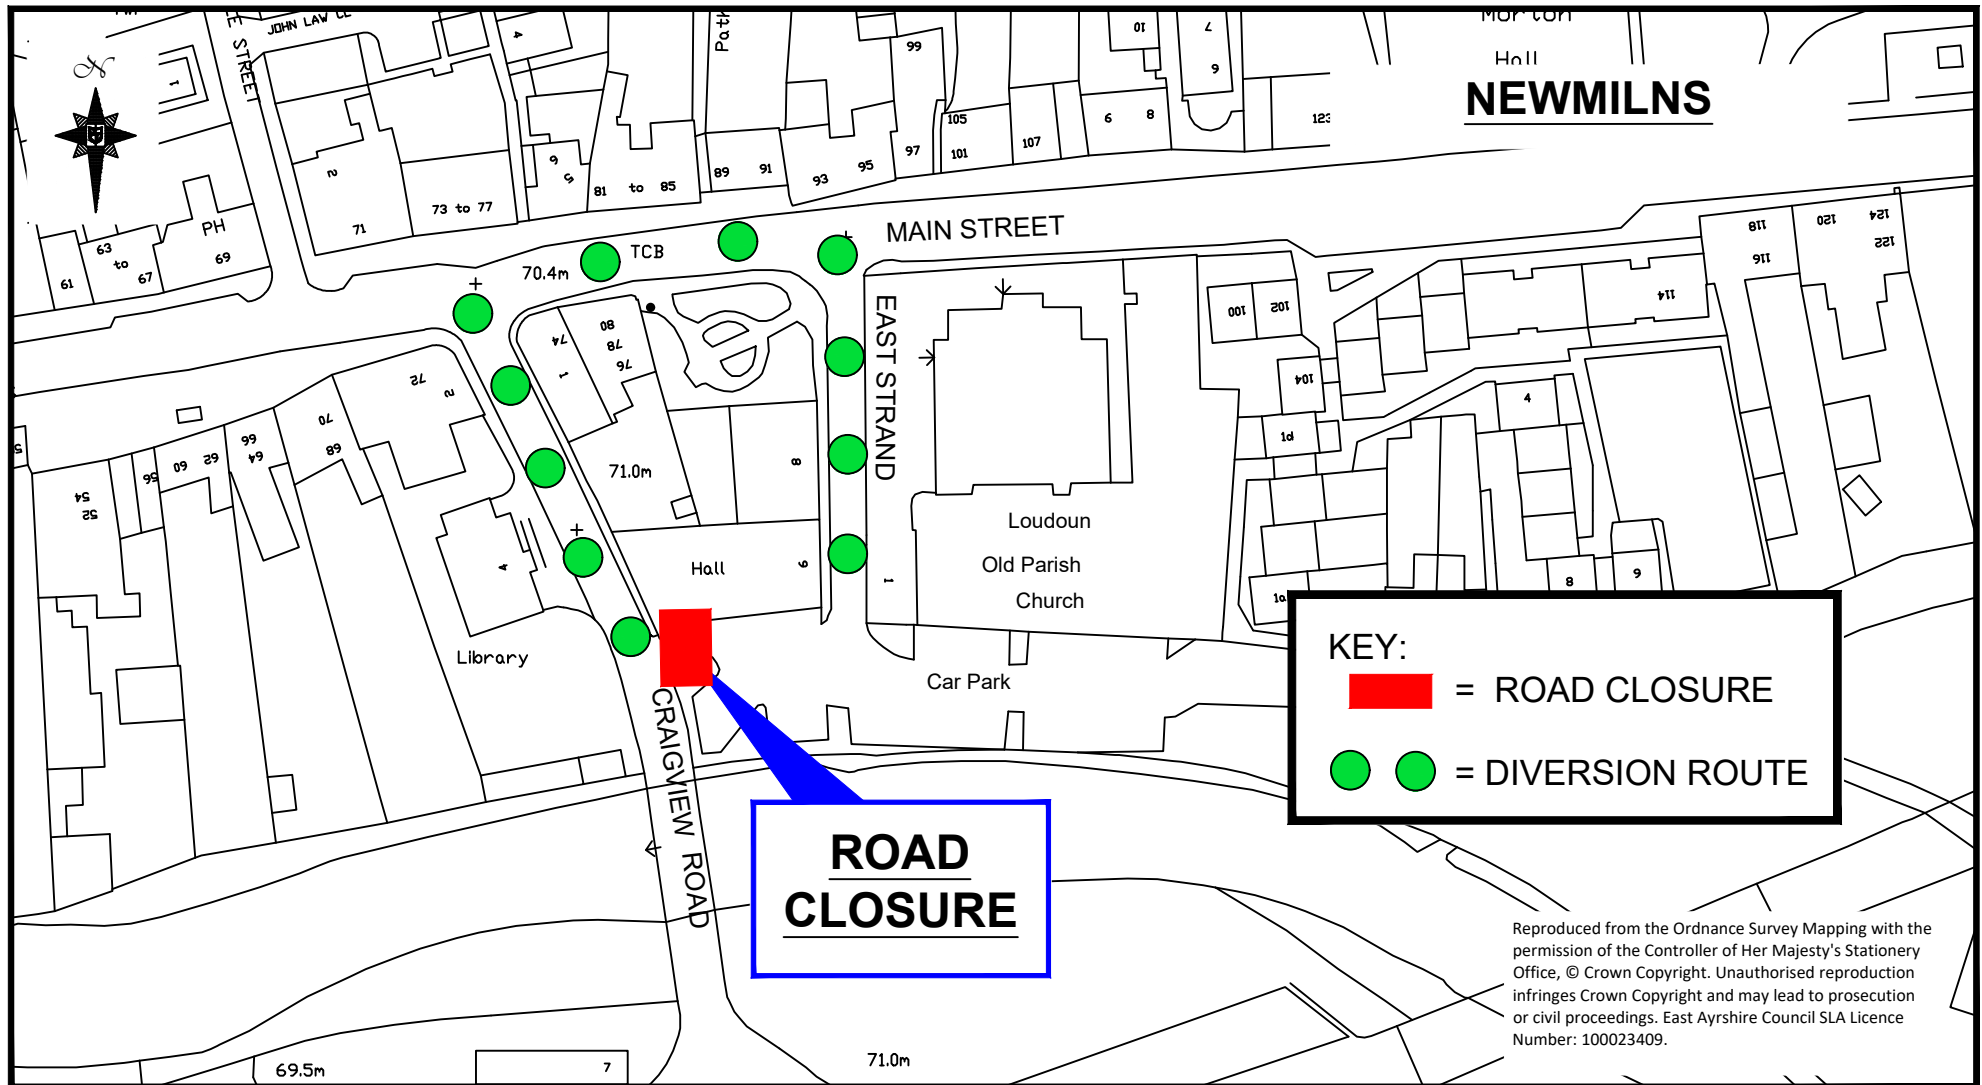

Plan 1 illustrating restriction in East Ayrshire Council (Stairs between Craigview Road and East Strand, Newmilns) (Temporary Road Closure) Order 2020

ARA-EAC 2020 Order No. 42

Reproduced from the Ordnance Survey Mapping with the permission of the Controller of Her Majesty's Stationery Office, © Crown Copyright. Unauthorised reproduction infringes Crown Copyright and may lead to prosecution or civil proceedings. East Ayrshire Council SLA Licence Number: 100023409.