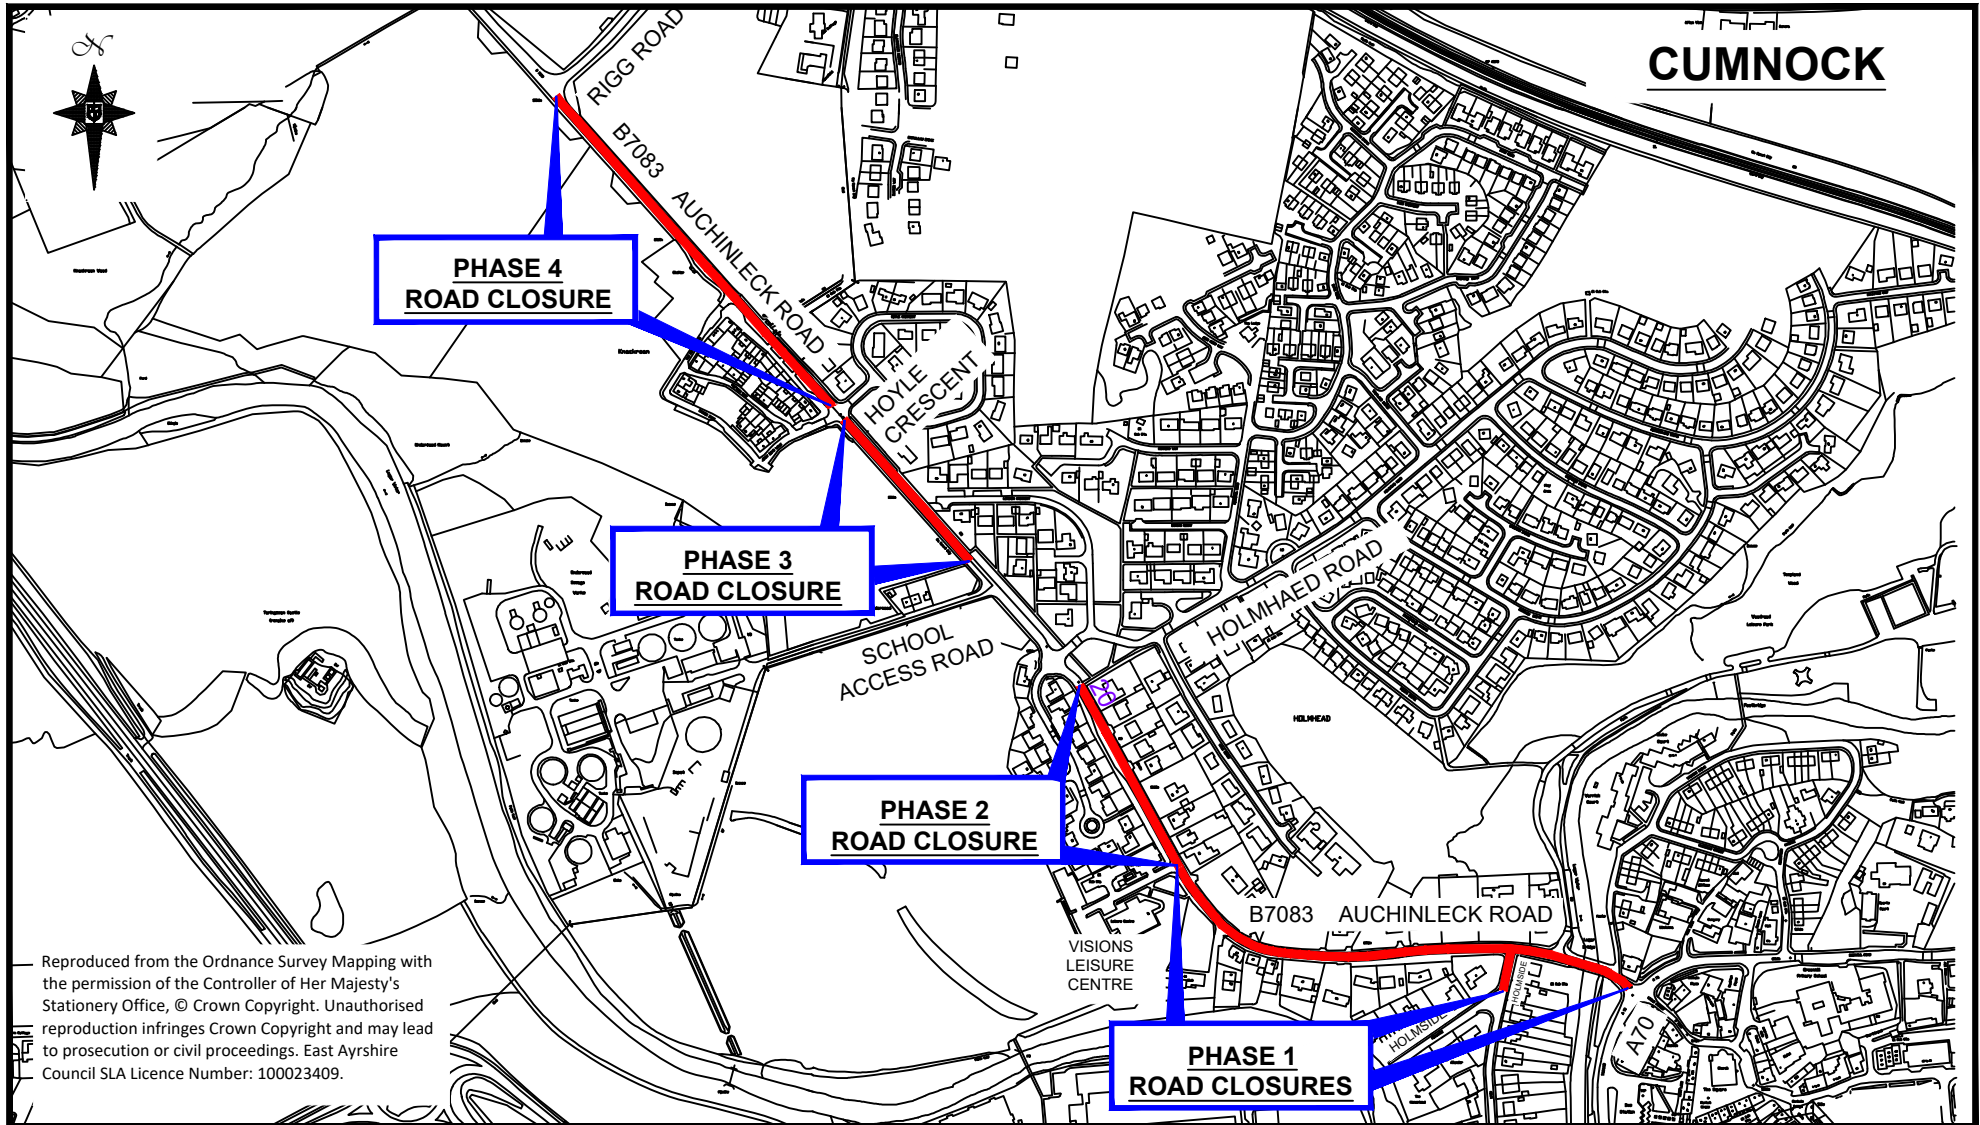

Plan 1 illustrating restriction in East Ayrshire Council (Route B7083 Auchinleck Road and Holmside, Cumnock) (Temporary Road Closures and Prohibition of Waiting) (No. 2) Order 2020

ARA-EAC 2020 Order No. 39

Reproduced from the Ordnance Survey Mapping with the permission of the Controller of Her Majesty's Stationery Office, © Crown Copyright. Unauthorised reproduction infringes Crown Copyright and may lead to prosecution or civil proceedings. East Ayrshire Council SLA Licence Number: 100023409.