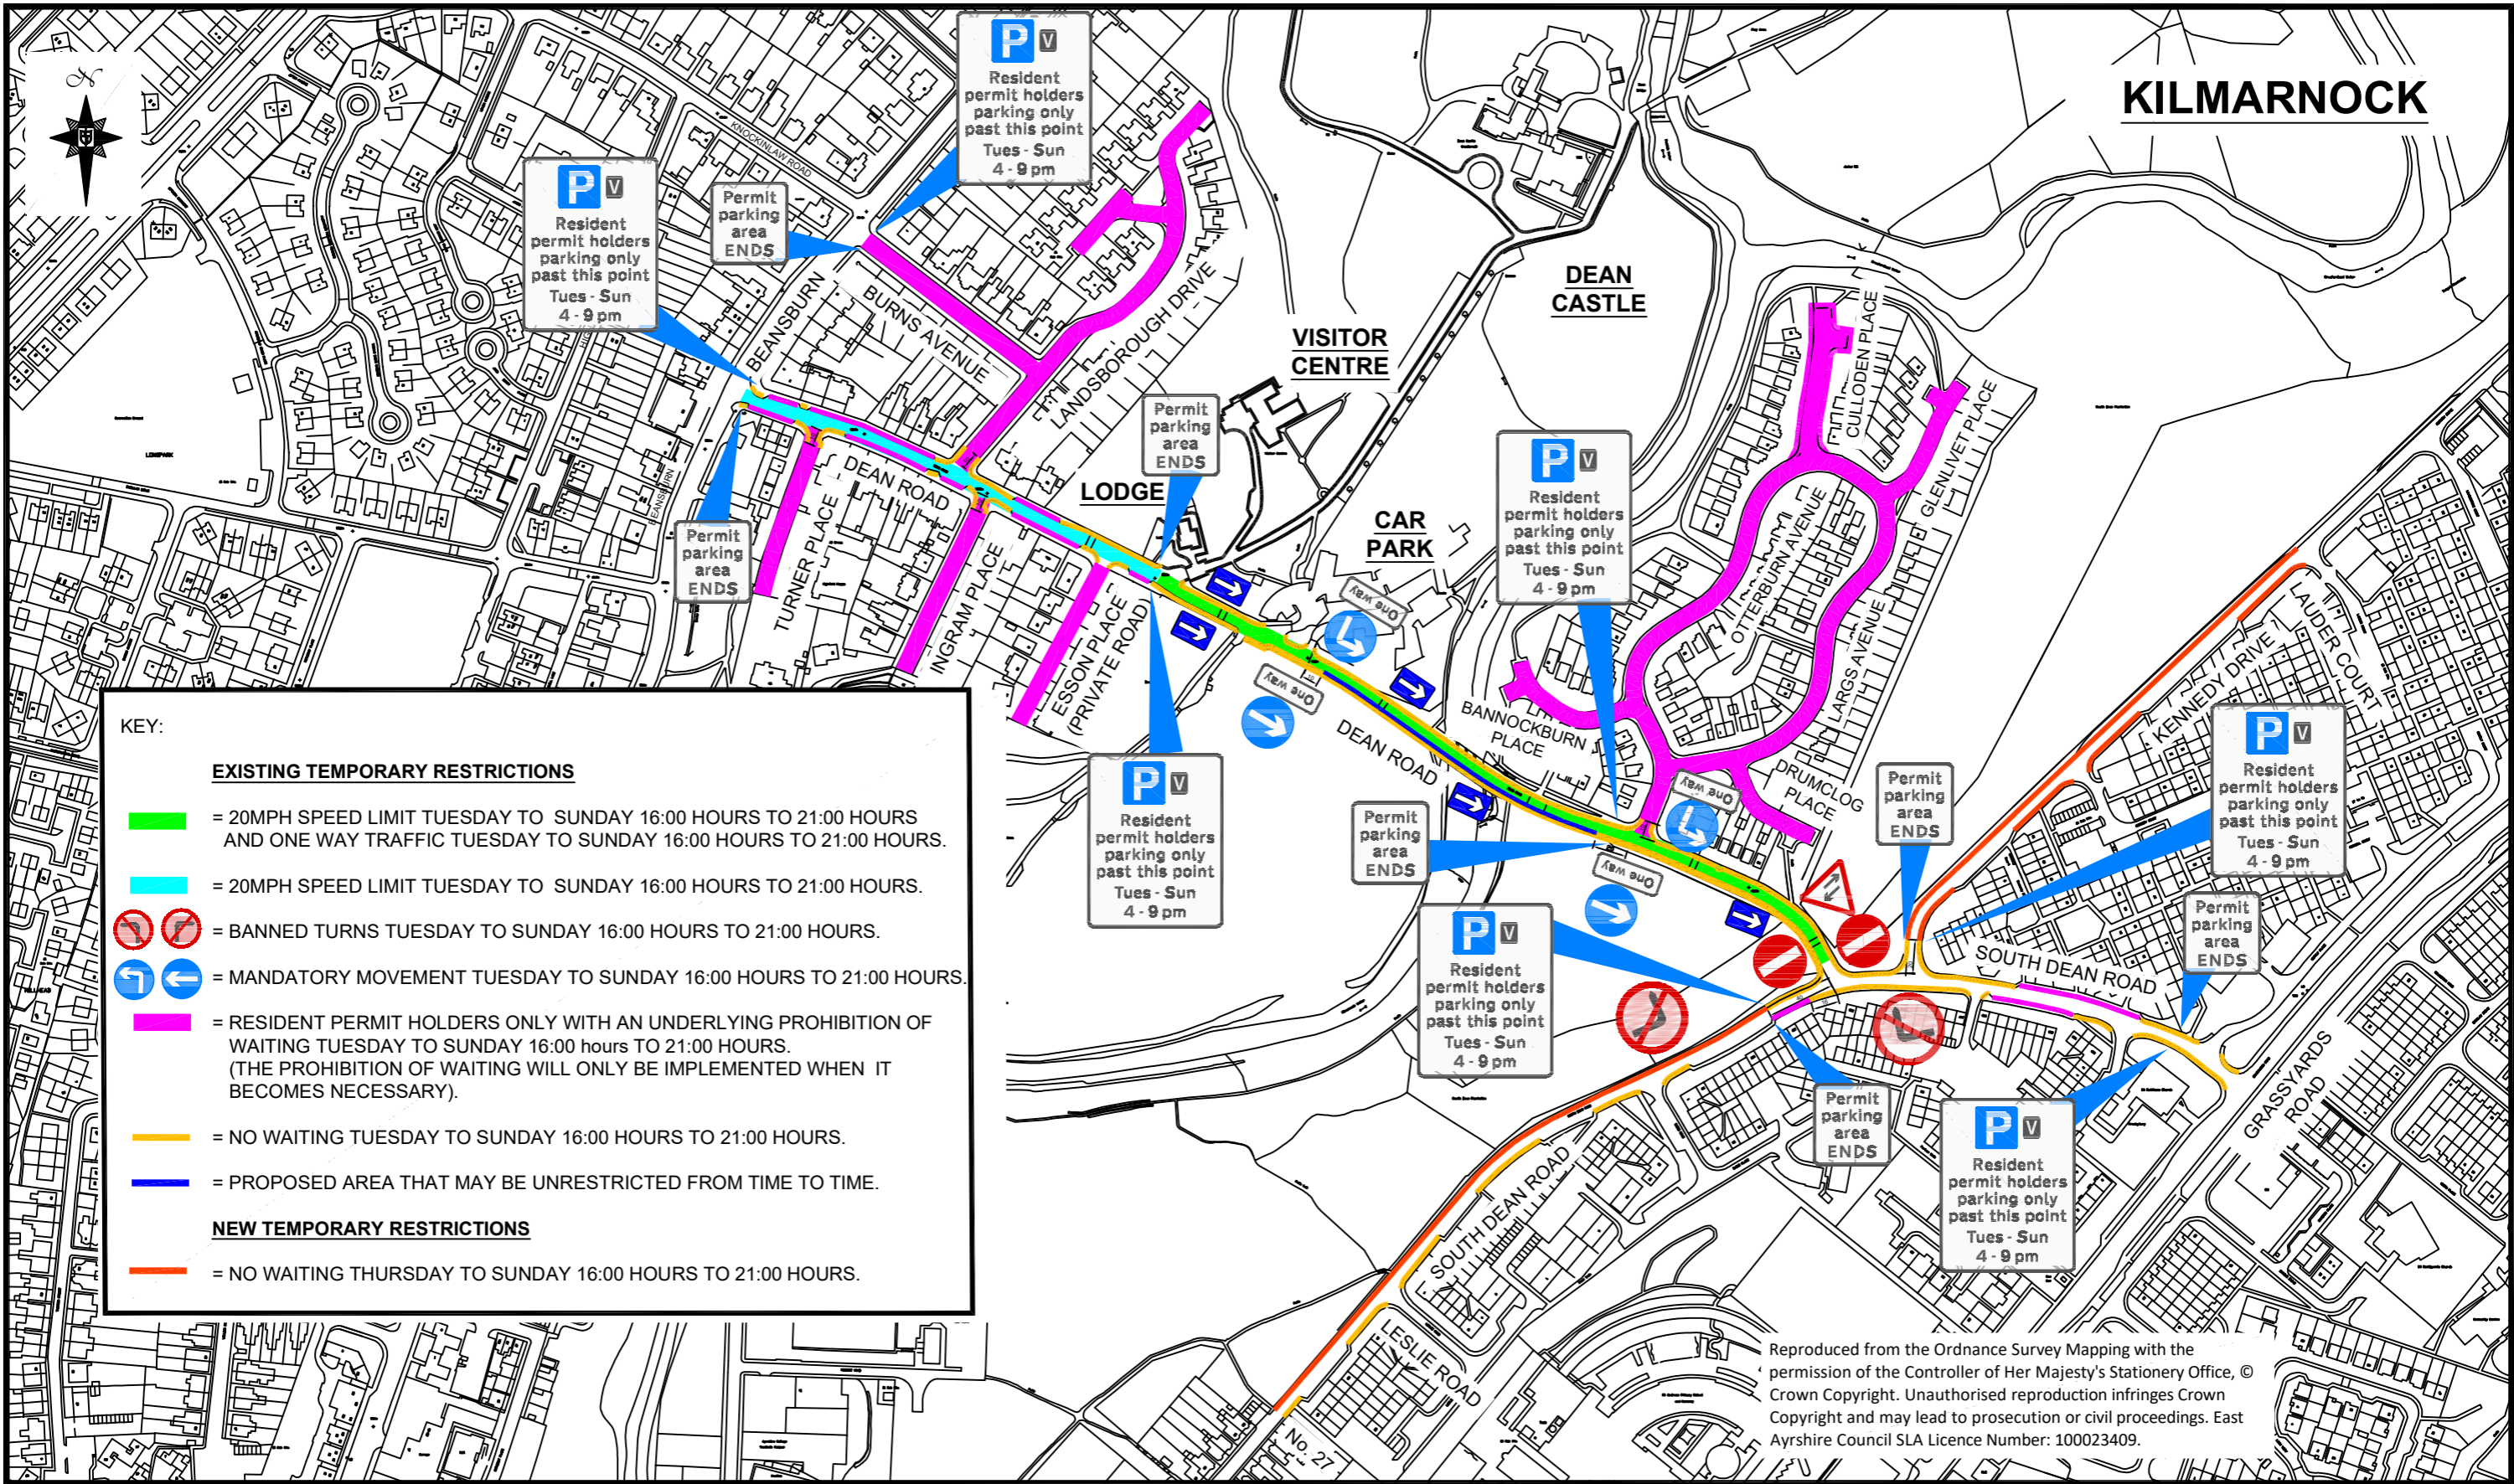

Plan 1 illustrating restriction in East Ayrshire Council (Kennedy Drive and South Dean Road, Kilmarnock) (Temporary Prohibition of Waiting) Order 2019

ARA-EAC 2019 Order No. 86

Reproduced from the Ordnance Survey Mapping with the permission of the Controller of Her Majesty's Stationery Office, © Crown Copyright. Unauthorised reproduction infringes Crown Copyright and may lead to prosecution or civil proceedings. East Ayrshire Council SLA Licence Number: 100023409.