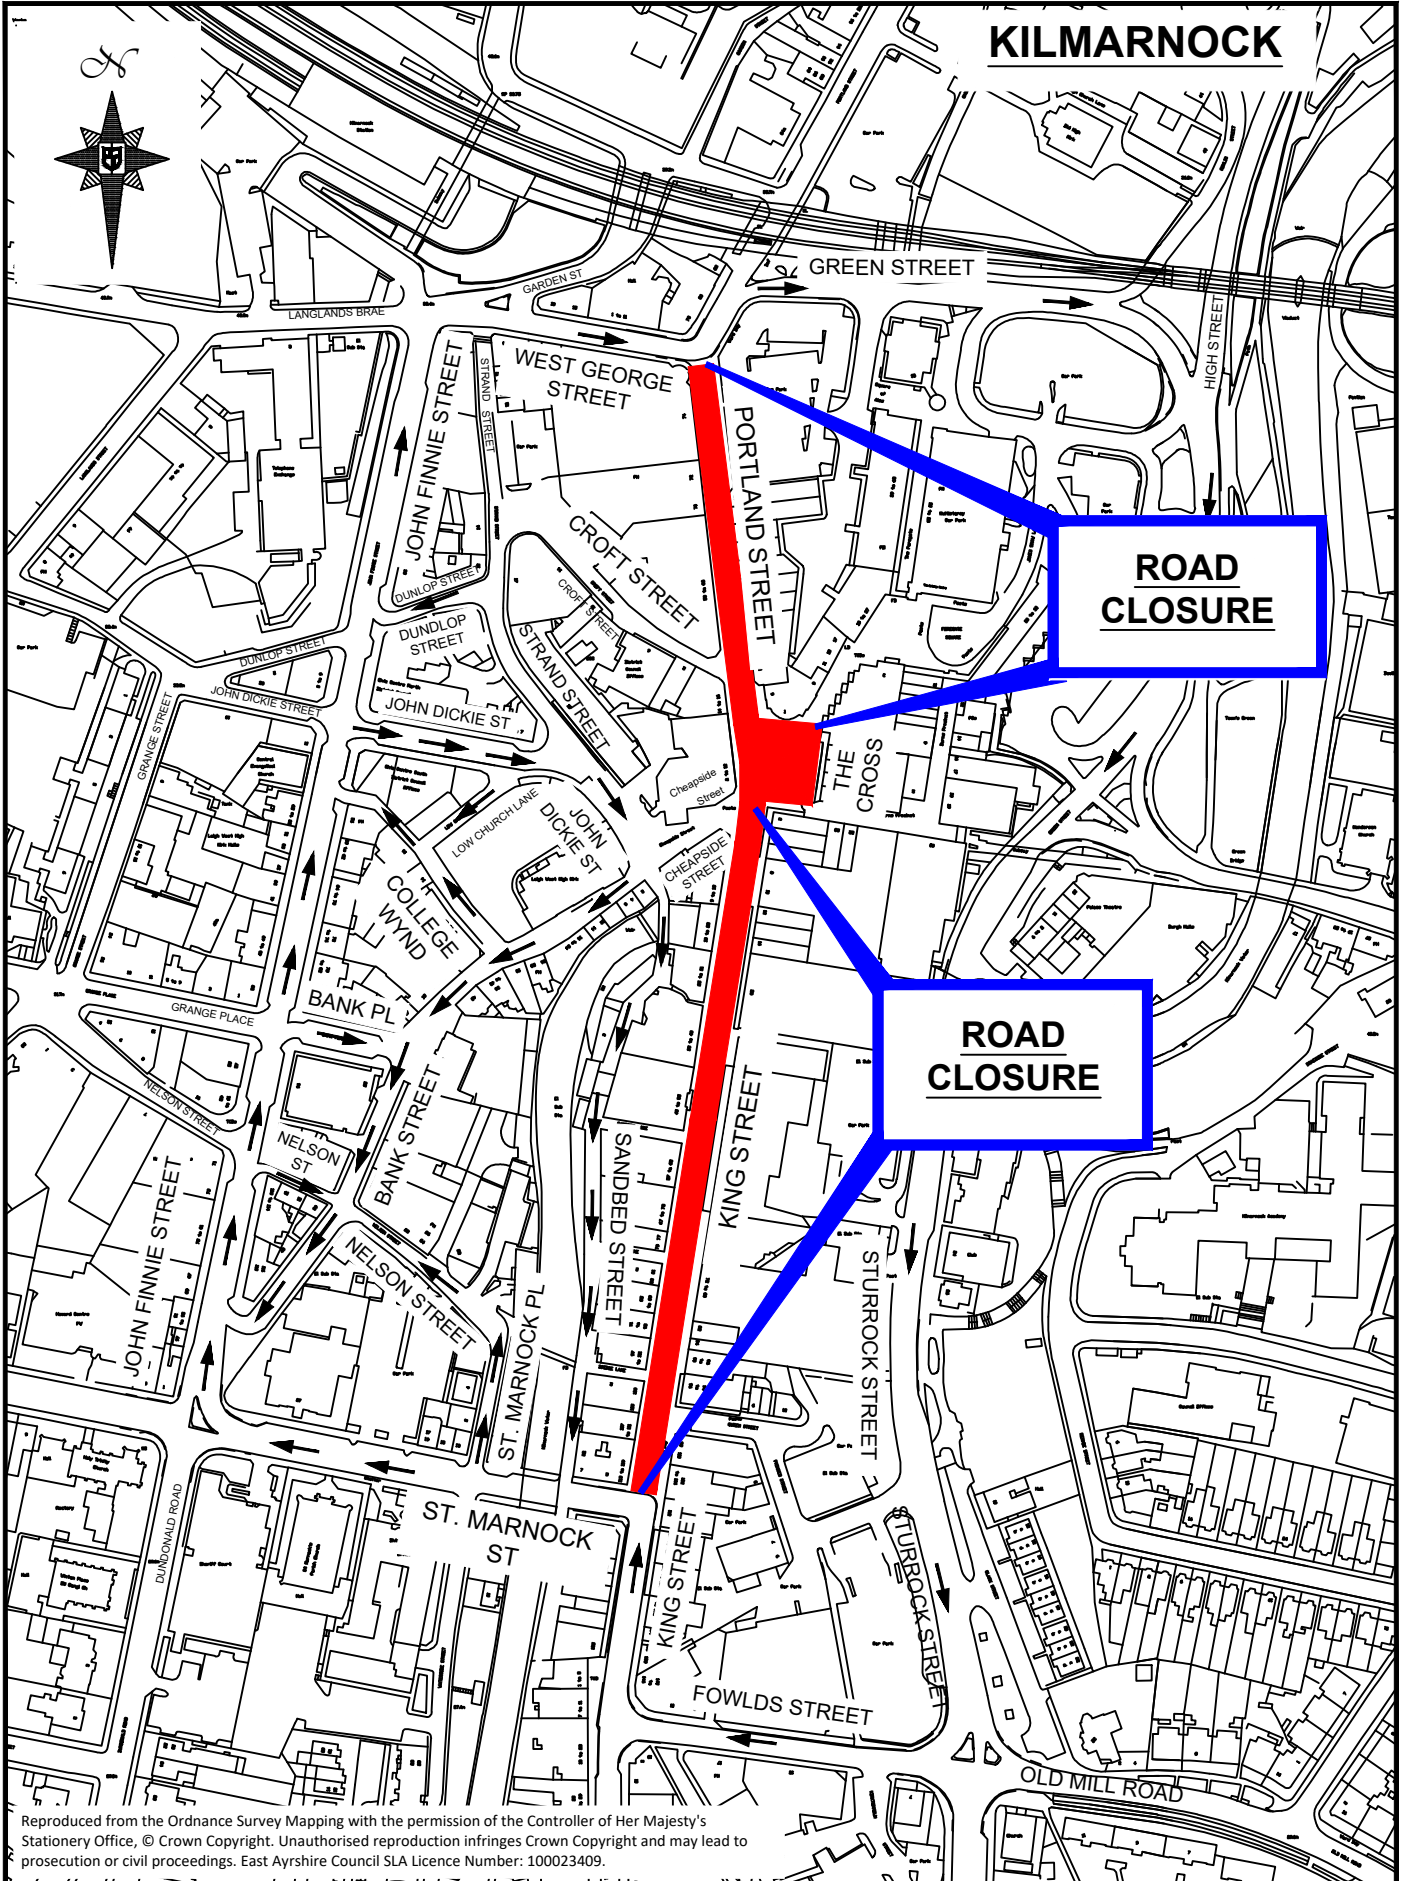

**Plan 1 illustrating restrictions in East Ayrshire Council
(King Street, Portland Street and The Cross, Kilmarnock) (Temporary Road Closures) Order 2019**

ARA-EAC 2019 Order No. 85

Reproduced from the Ordnance Survey Mapping with the permission of the Controller of Her Majesty's Stationery Office, © Crown Copyright. Unauthorised reproduction infringes Crown Copyright and may lead to prosecution or civil proceedings. East Ayrshire Council SLA Licence Number: 100023409.