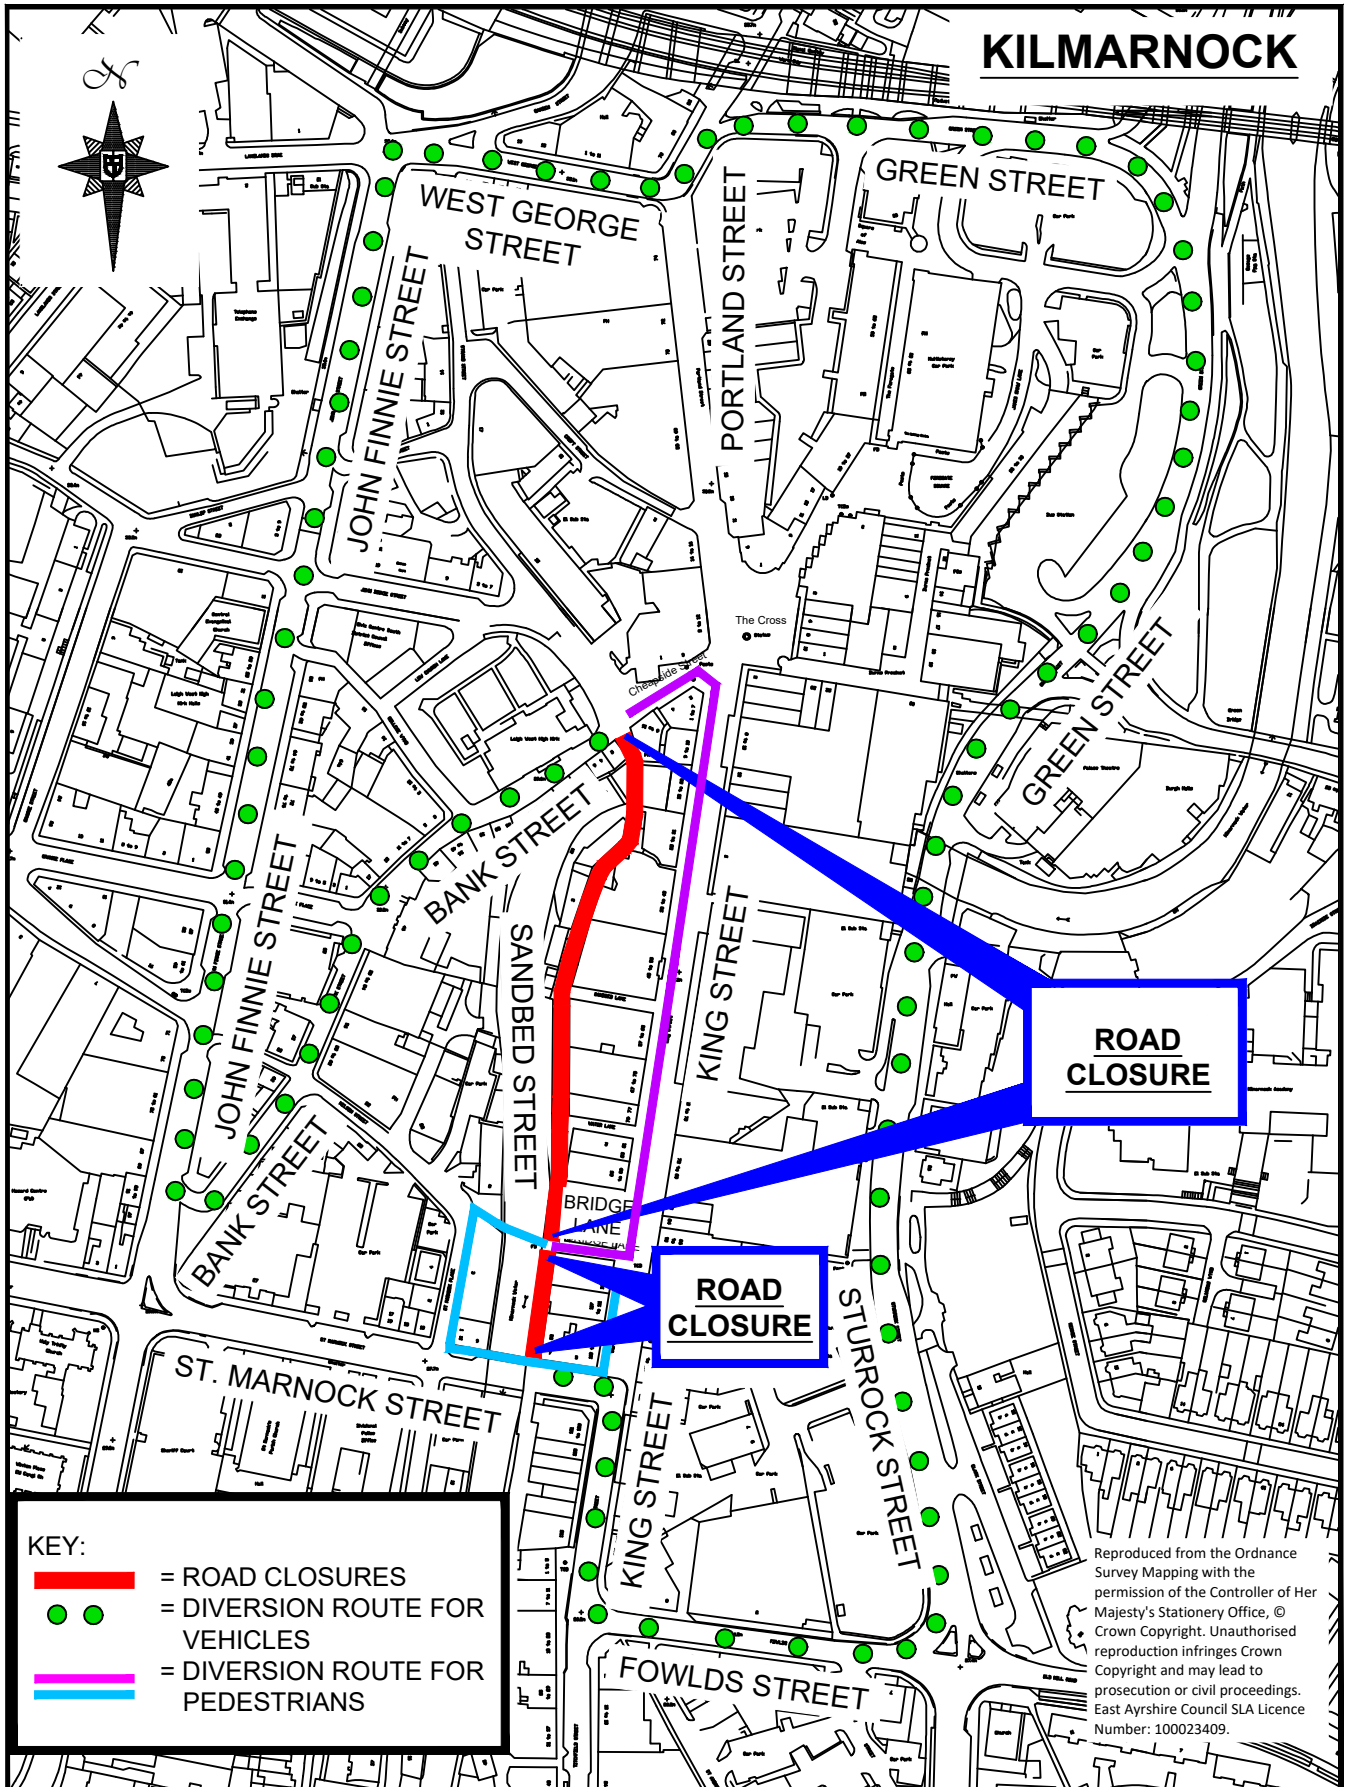

Plan 1 illustrating restriction in East Ayrshire Council (Sandbed Street, Kilmarnock) (Temporary Road Closure) (No. 2) Order 2019

ARA-EAC 2019 Order No. 69

KEY:

- = ROAD CLOSURES
- ● = DIVERSION ROUTE FOR VEHICLES
- = DIVERSION ROUTE FOR PEDESTRIANS

Reproduced from the Ordnance Survey Mapping with the permission of the Controller of Her Majesty's Stationery Office, © Crown Copyright. Unauthorised reproduction infringes Crown Copyright and may lead to prosecution or civil proceedings. East Ayrshire Council SLA Licence Number: 100023409.