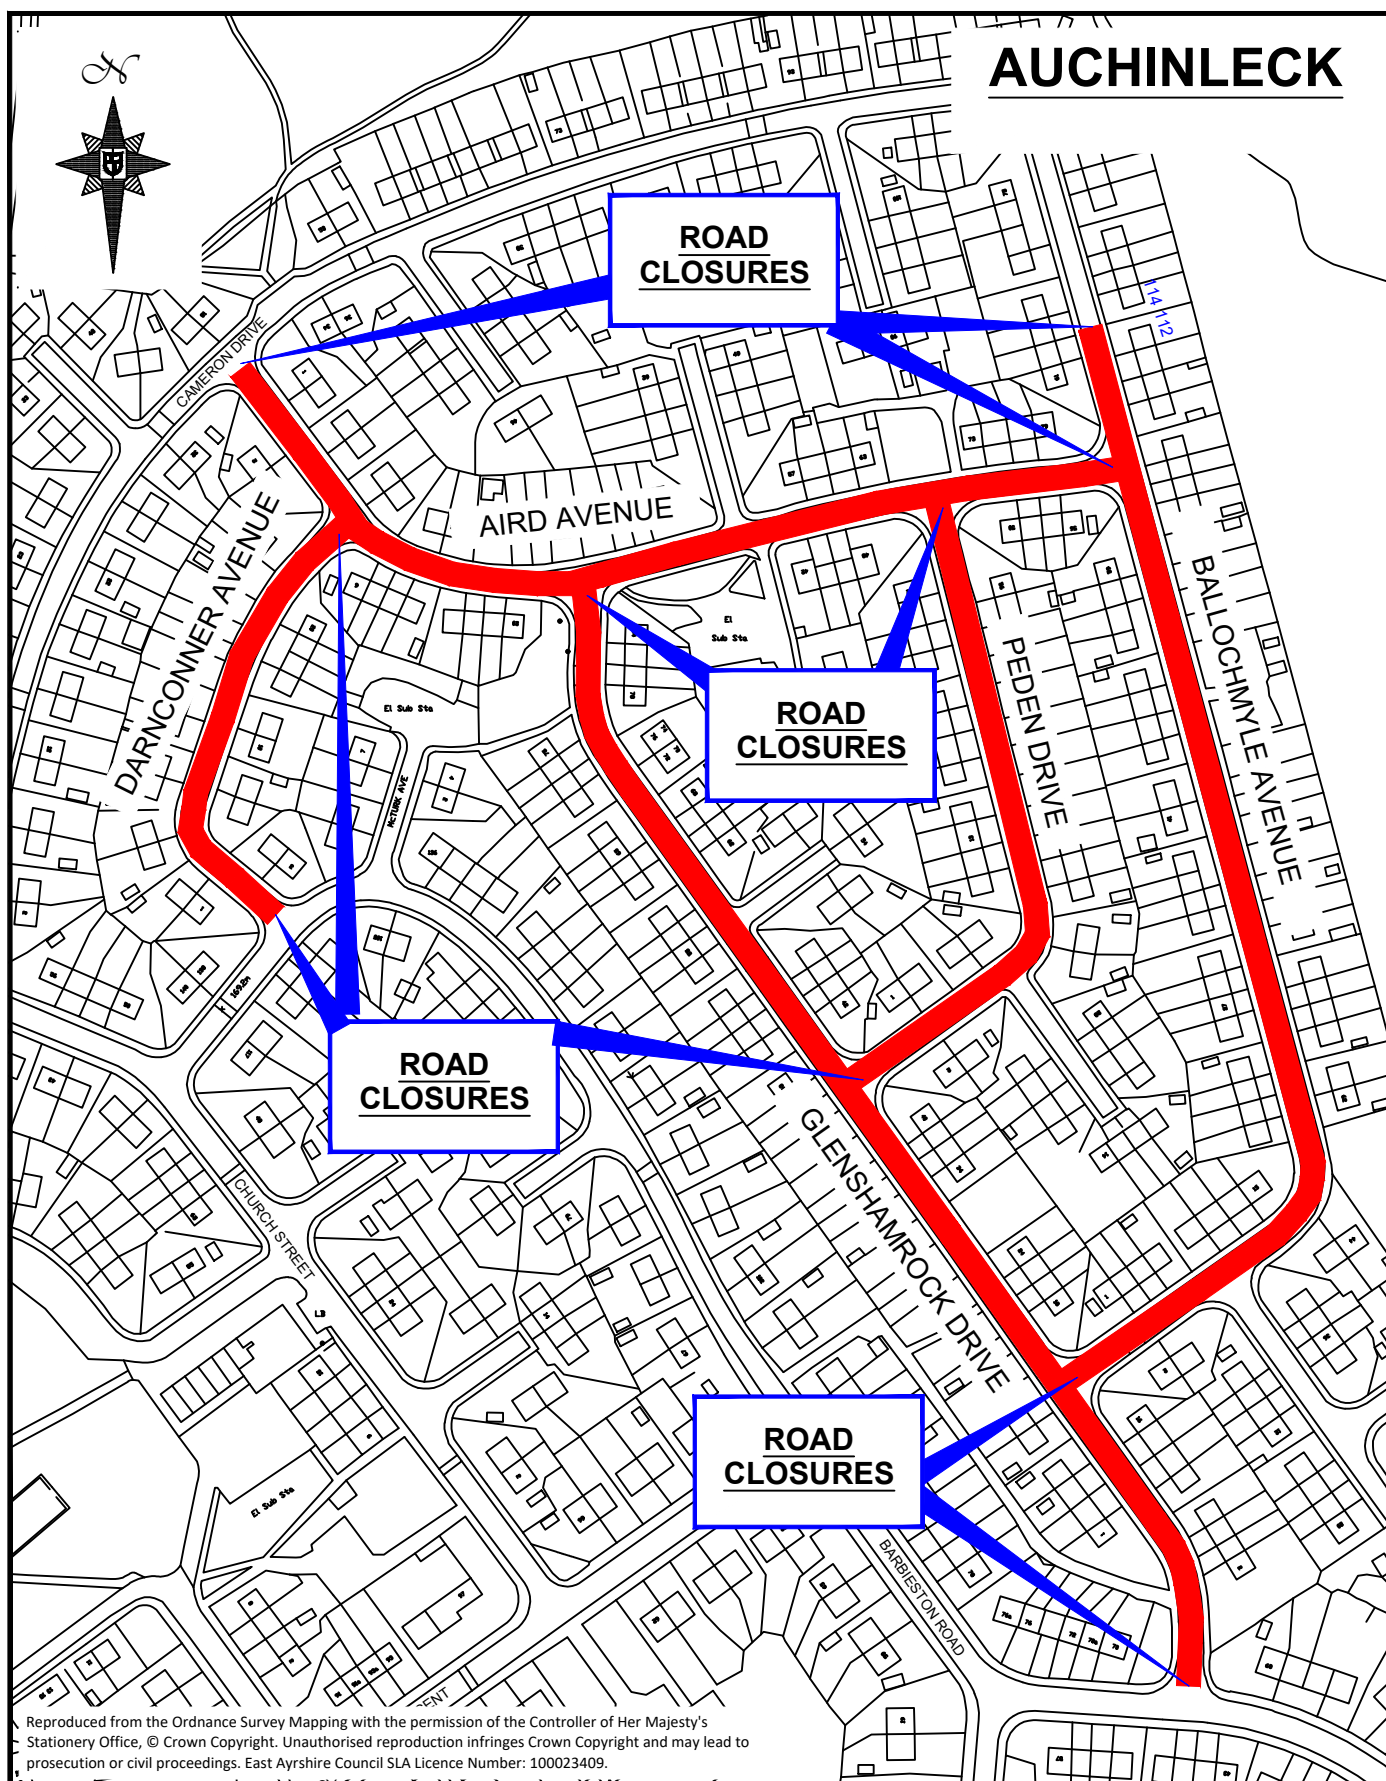

**Plan 1 illustrating restriction in East Ayrshire Council (Aird Avenue, Ballochmyle Avenue, Darnconner Avenue, Glenshamrock Drive & Peden Drive, Auchinleck) (Temporary Road Closures and Prohibition of Waiting) Order 2019**

**ARA-EAC 2019 Order No. 48**

Reproduced from the Ordnance Survey Mapping with the permission of the Controller of Her Majesty's Stationery Office, © Crown Copyright. Unauthorised reproduction infringes Crown Copyright and may lead to prosecution or civil proceedings. East Ayrshire Council SLA Licence Number: 100023409.