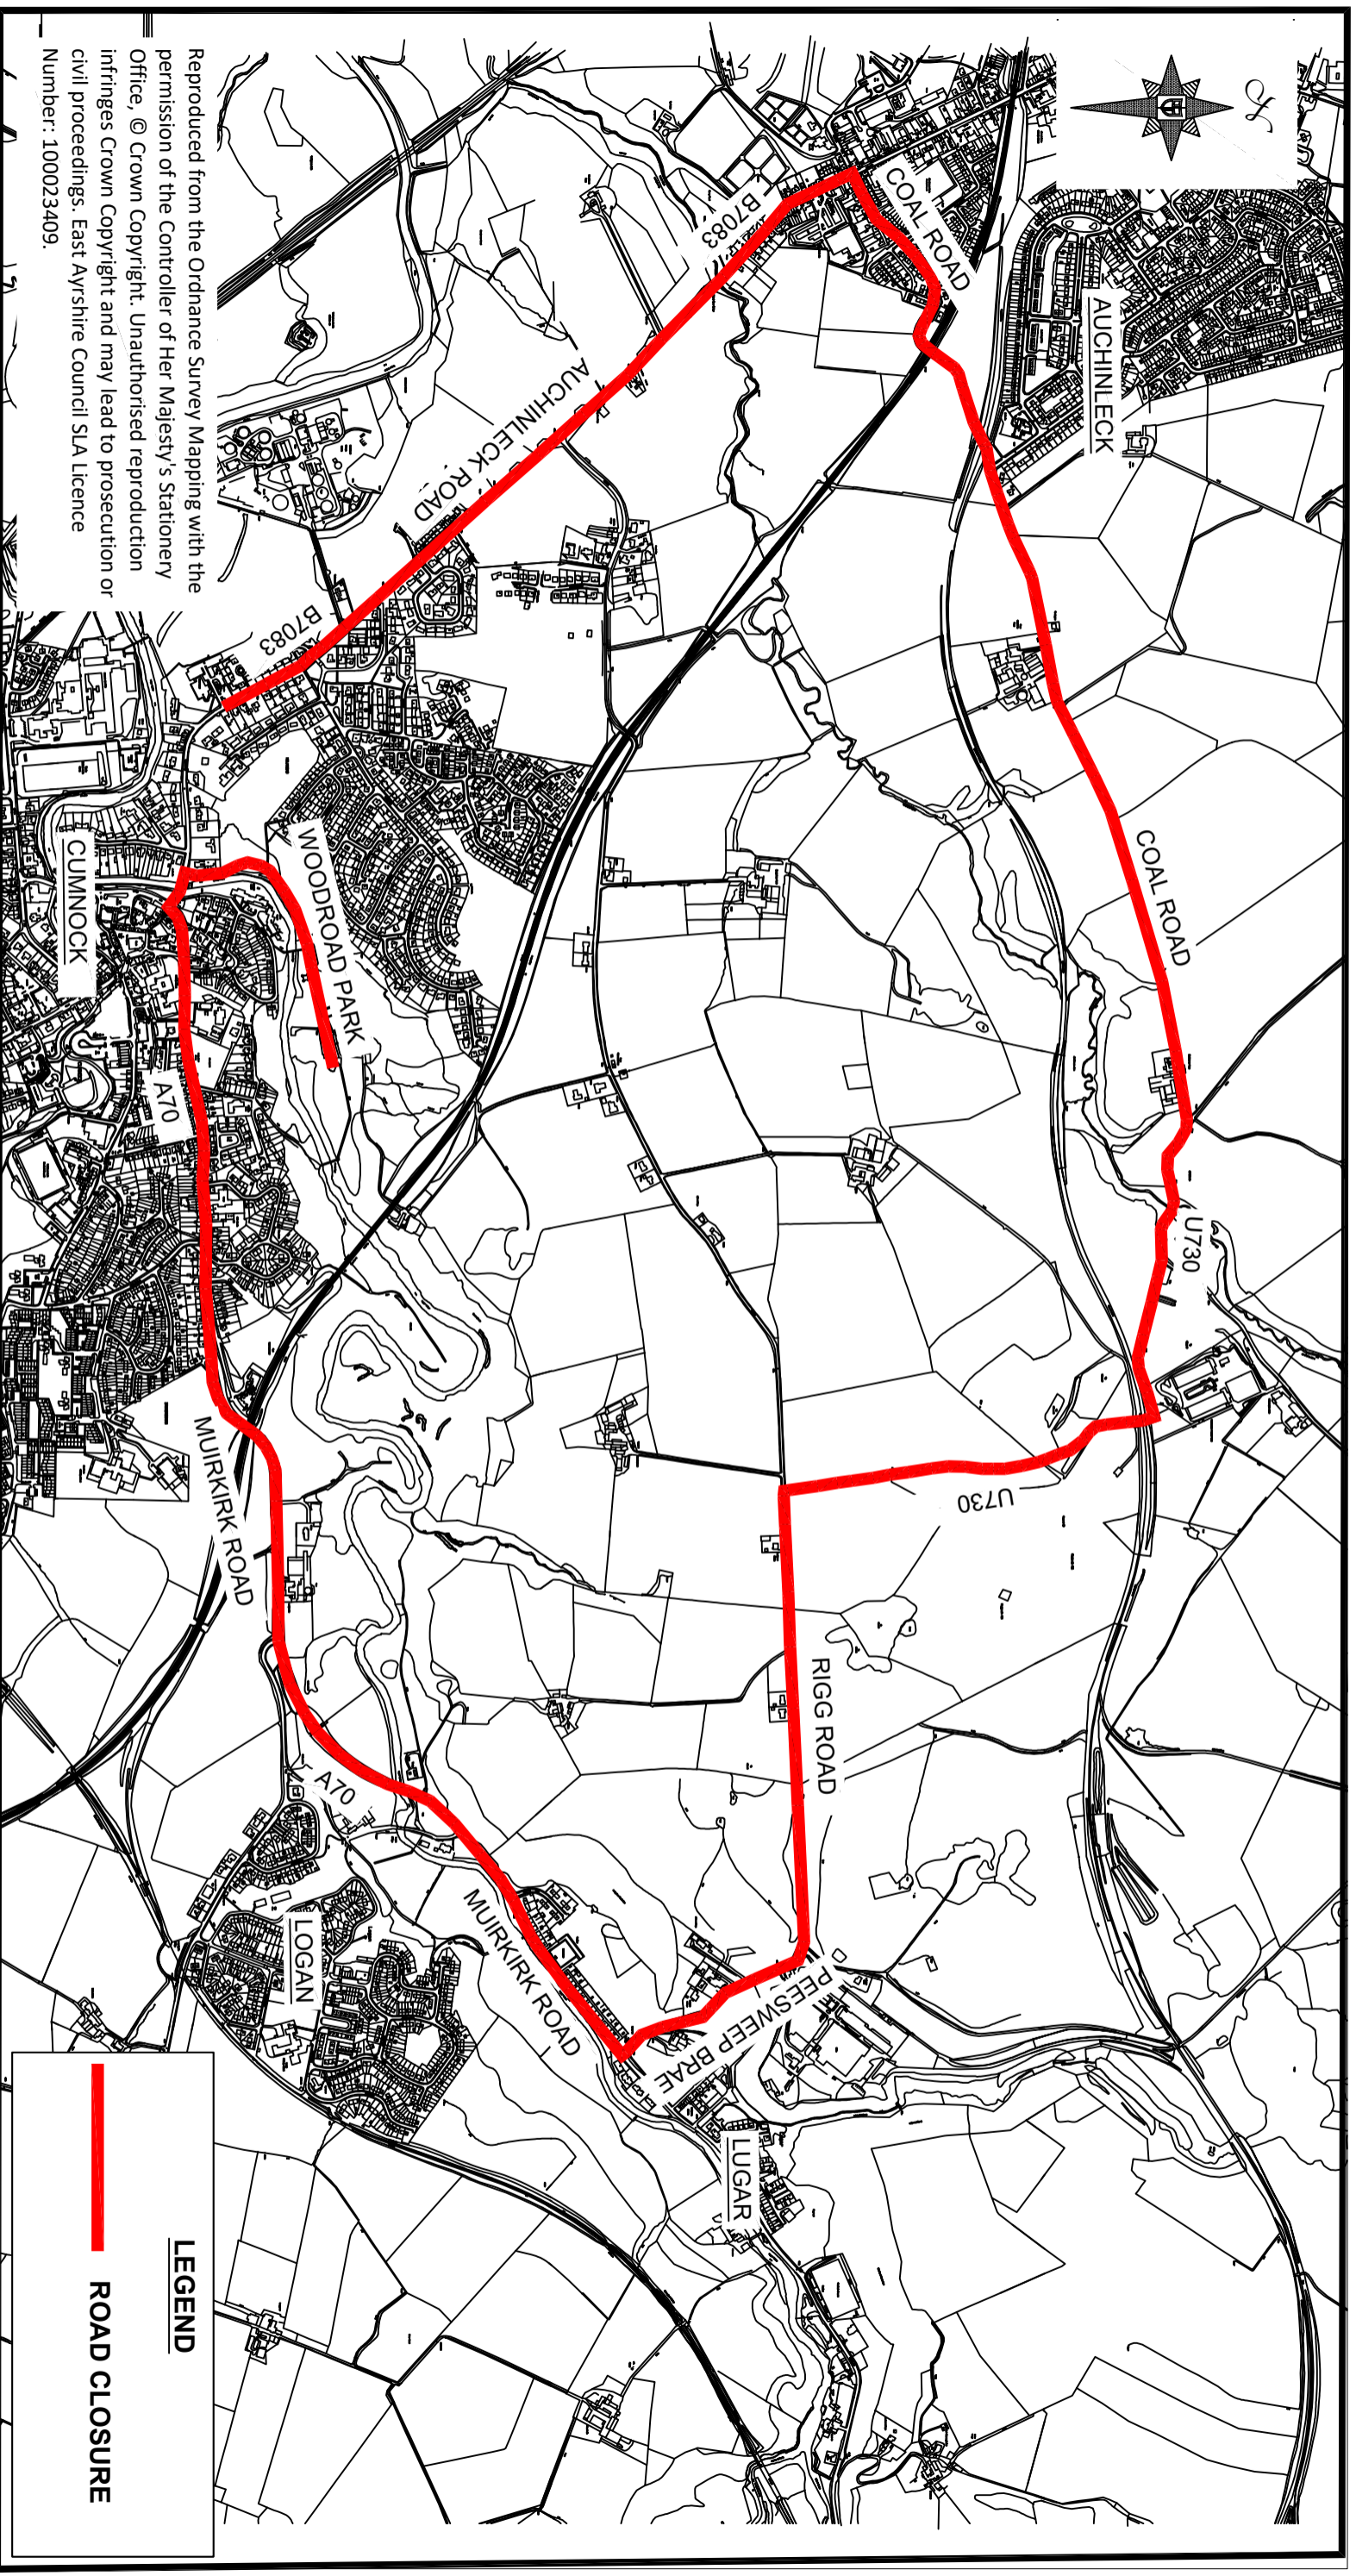

**Plan 1 illustrating restriction in East Ayrshire Council  
 (B7083 Main Street, Coal Road (C22) and U730, Auchinleck, A70 Barrhill Road, B7083 Auchinleck Road,  
 Rigg Road (C23) and Woodroad Park, Cumnock, A70 Muirkirk Road and Peesweep Brae (C23), Lugar)  
 (Temporary Road Closures) Order 2019  
 ARA-EAC 2019 Order No. 57**

Reproduced from the Ordnance Survey Mapping with the permission of the Controller of Her Majesty's Stationery Office, © Crown Copyright. Unauthorised reproduction infringes Crown Copyright and may lead to prosecution or civil proceedings. East Ayrshire Council SLA Licence Number: 100023409.