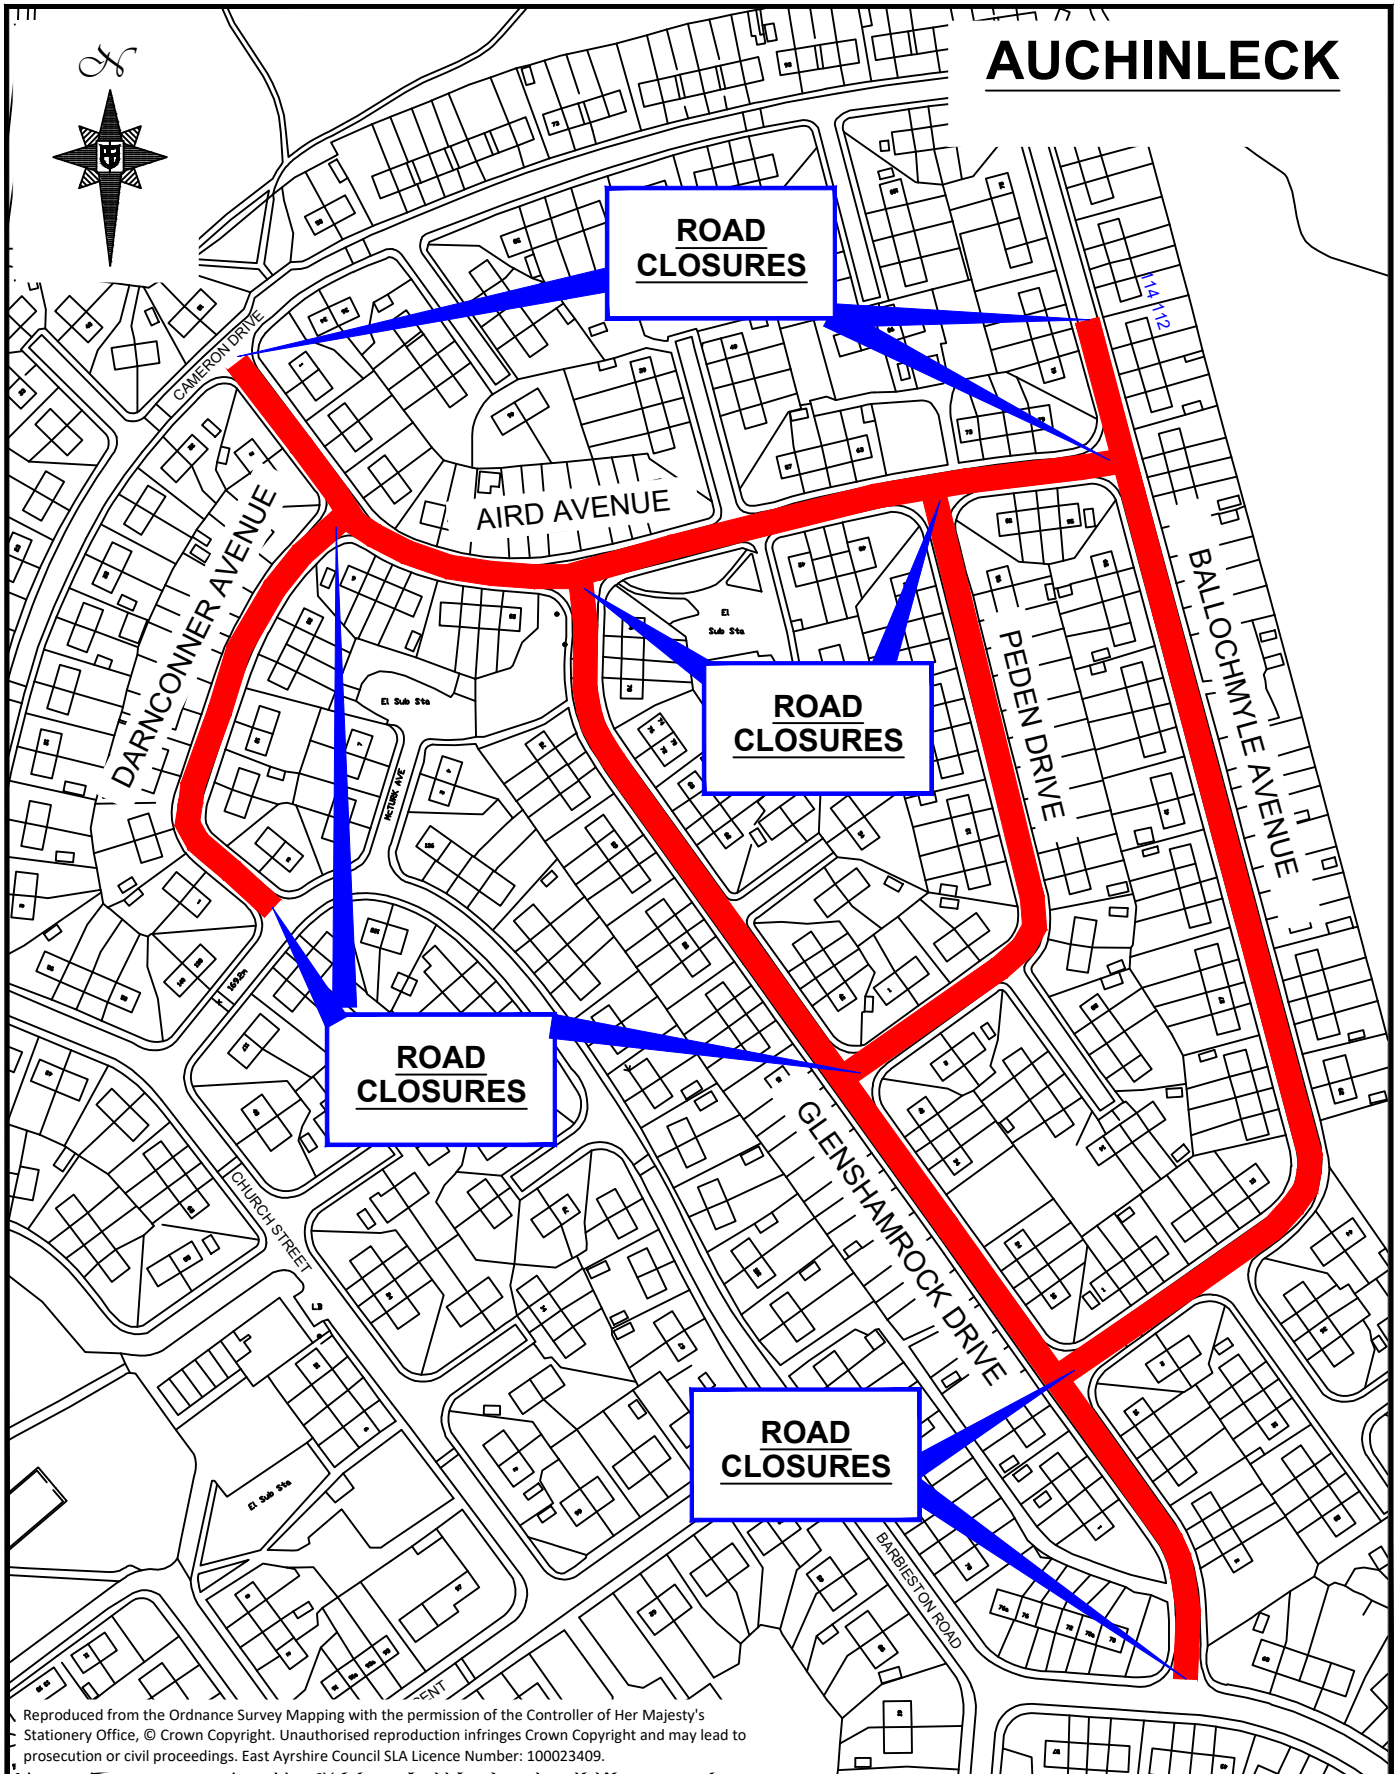

**Plan 1 illustrating restriction in East Ayrshire Council (Aird Avenue, Ballochmyle Avenue, Darnconner Avenue, Glenshamrock Drive & Peden Drive, Auchinleck) (Temporary Road Closures and Prohibition of Waiting) (No. 2) Order 2019**

**ARA-EAC 2019 Order No. 55**

Reproduced from the Ordnance Survey Mapping with the permission of the Controller of Her Majesty's Stationery Office, © Crown Copyright. Unauthorised reproduction infringes Crown Copyright and may lead to prosecution or civil proceedings. East Ayrshire Council SLA Licence Number: 100023409.