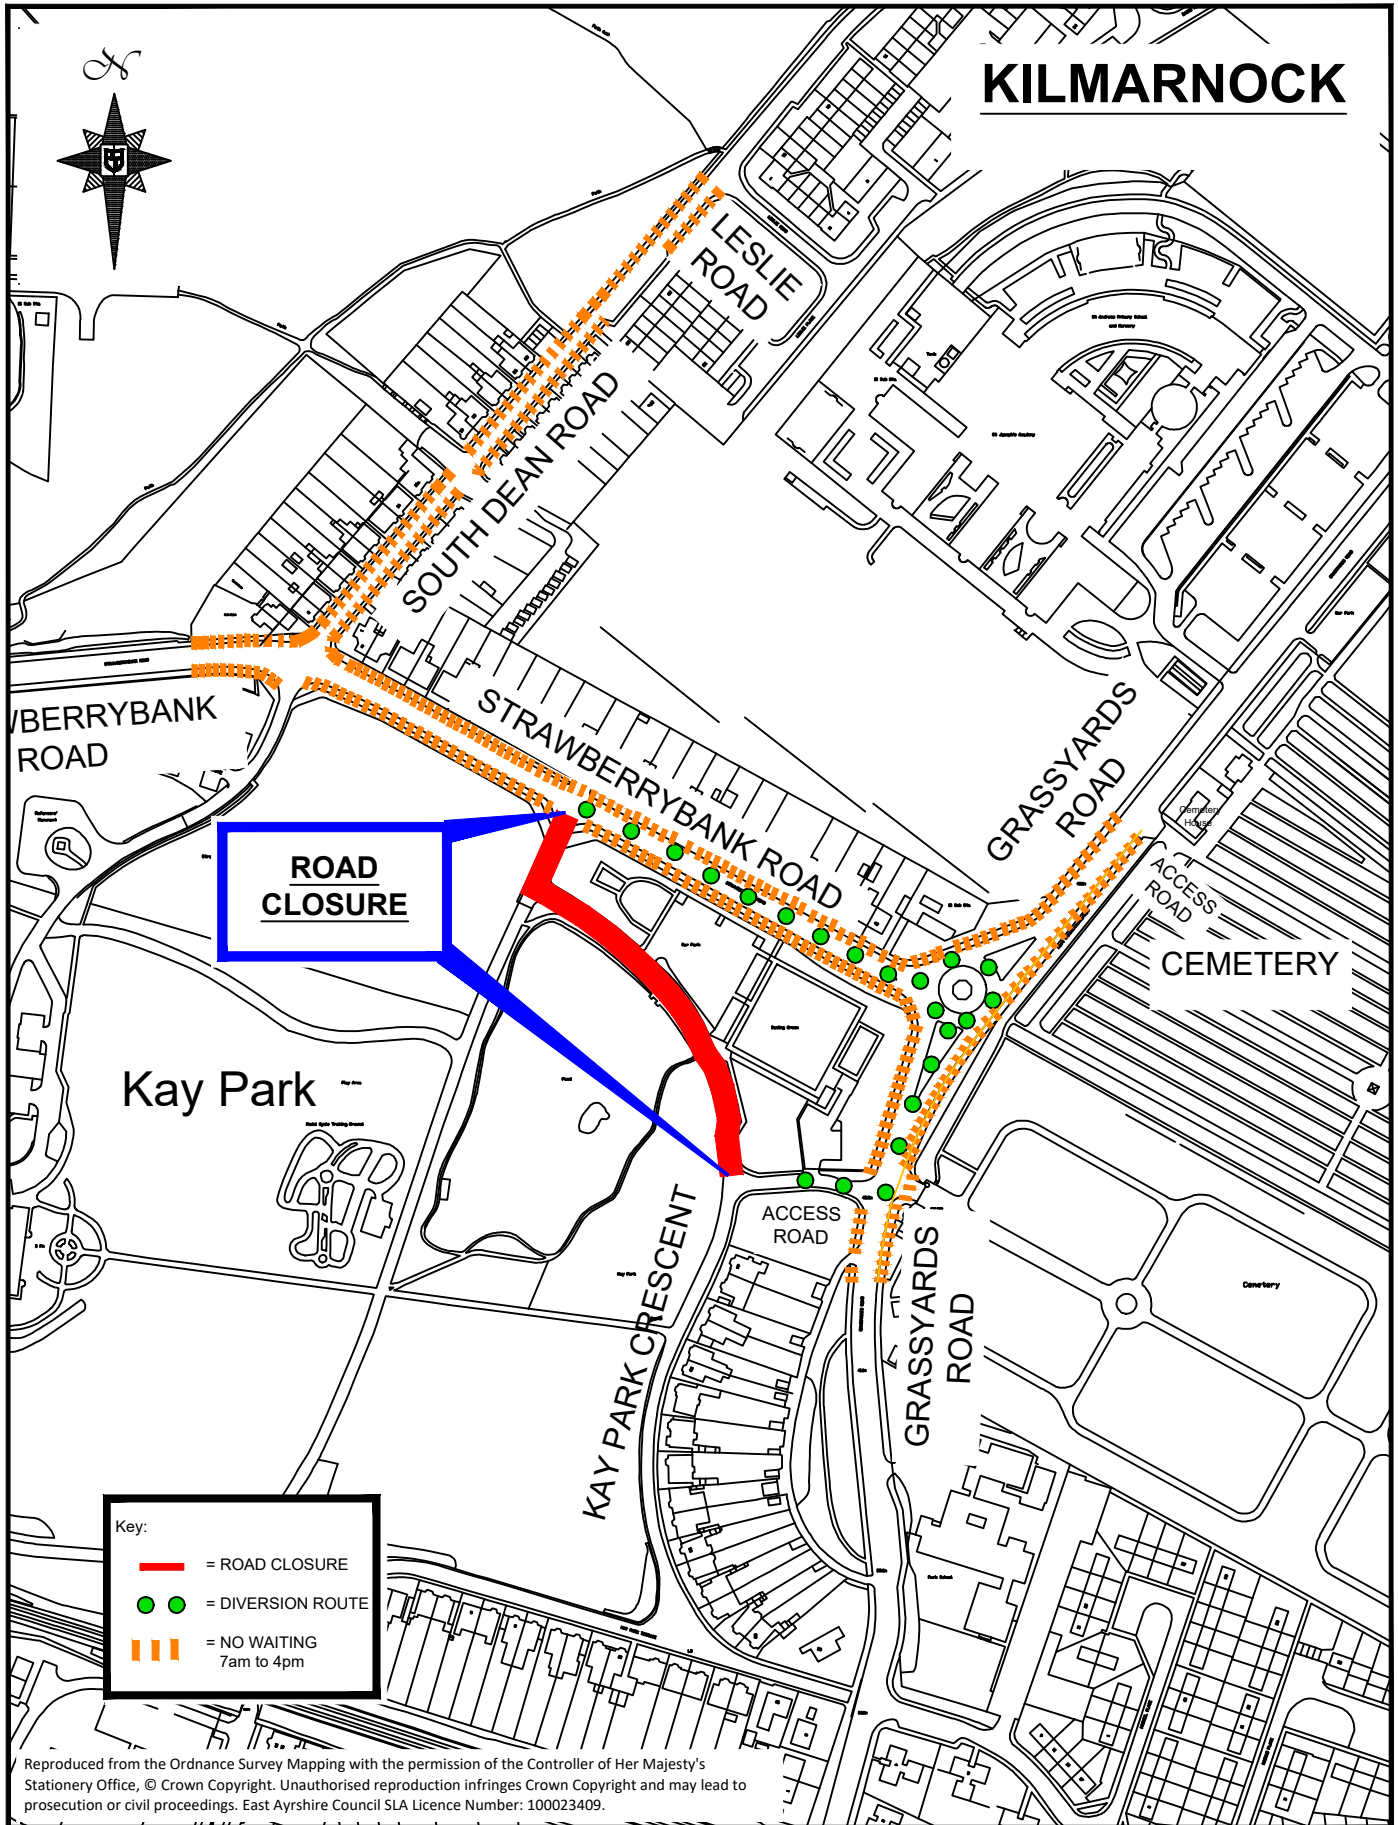

**Plan 1 illustrating restrictions in East Ayrshire Council
(Kay Park Crescent, South Dean Road, Strawberrybank Road and Grassyards Road, Kilmarnock)
(Temporary Closure and Prohibition of Waiting) Order 2019**

ARA-EAC 2019 Order No. 50

Key:	
	= ROAD CLOSURE
	= DIVERSION ROUTE
	= NO WAITING 7am to 4pm

Reproduced from the Ordnance Survey Mapping with the permission of the Controller of Her Majesty's Stationery Office, © Crown Copyright. Unauthorised reproduction infringes Crown Copyright and may lead to prosecution or civil proceedings. East Ayrshire Council SLA Licence Number: 100023409.